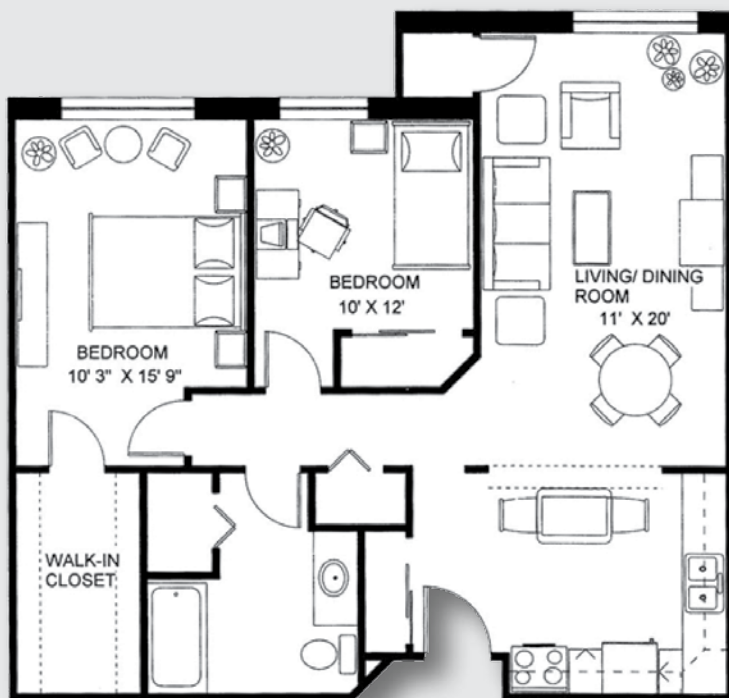

## Two Bedroom | FLOOR PLANS

Rossini

approx. 960 sq. ft.

\$ \_\_\_\_\_

Brahms & Strauss

approx. 1,020 sq. ft.

\$ \_\_\_\_\_

## Two Bedroom | FLOOR PLANS

Mozart & Bach  
approx. 1,060 sq. ft.

\$ \_\_\_\_\_

Beethoven  
approx. 1,200 sq. ft.

\$ \_\_\_\_\_

## Two Bedroom | FLOOR PLANS

Ranch Home  
approx. 1,550 sq. ft.

\$ \_\_\_\_\_