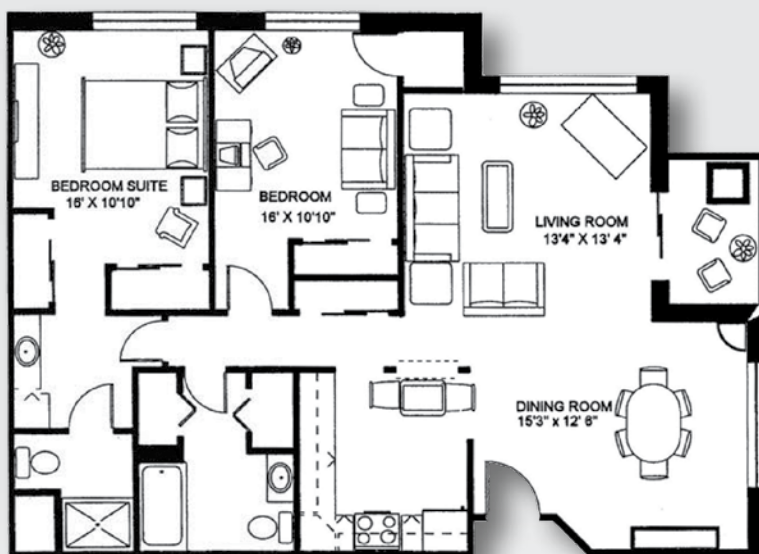

## Two Bedroom | FLOOR PLANS

Rossini

approx. 960 sq. ft.

\$ \_\_\_\_\_

Brahms & Strauss

approx. 1,020 sq. ft.

\$ \_\_\_\_\_

## Two Bedroom | FLOOR PLANS

Mozart & Bach  
approx. 1,060 sq. ft.

\$ \_\_\_\_\_

Beethoven  
approx. 1,200 sq. ft.

\$ \_\_\_\_\_

## Two Bedroom | FLOOR PLANS

Ranch Home  
approx. 1,550 sq. ft.

\$ \_\_\_\_\_