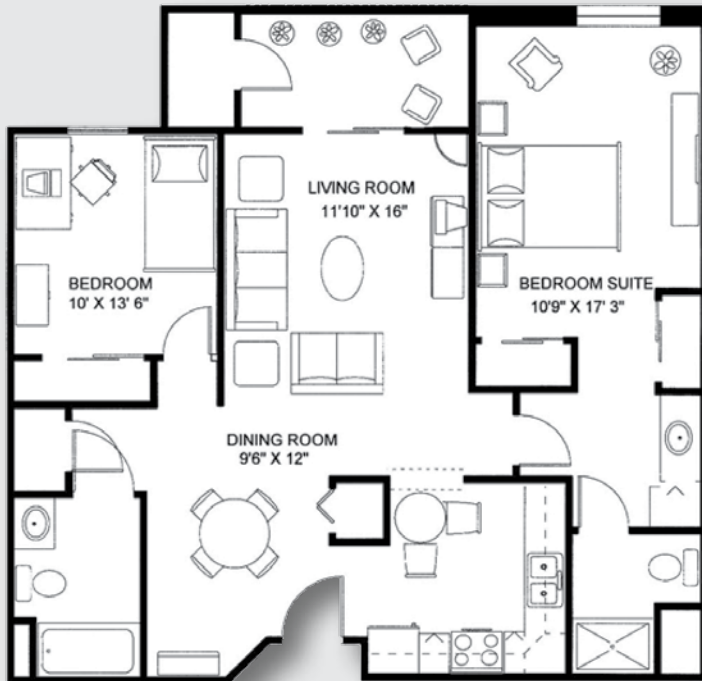

## Two Bedroom | FLOOR PLANS

Rossini

approx. 960 sq. ft.

\$ \_\_\_\_\_

Brahms & Strauss

approx. 1,020 sq. ft.

\$ \_\_\_\_\_

## Two Bedroom | FLOOR PLANS

Mozart & Bach  
approx. 1,060 sq. ft.

\$ \_\_\_\_\_

Beethoven  
approx. 1,200 sq. ft.

\$ \_\_\_\_\_

## Two Bedroom | FLOOR PLANS

Ranch Home  
approx. 1,550 sq. ft.

\$ \_\_\_\_\_