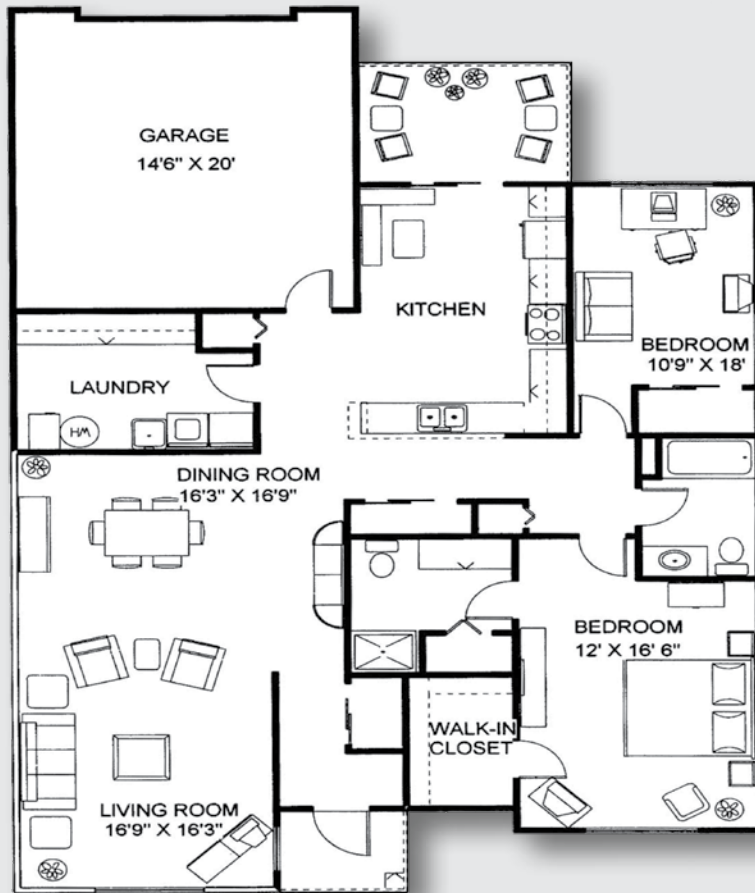

## Two Bedroom | FLOOR PLANS

Mozart & Bach  
approx. 1,060 sq. ft.

\$ \_\_\_\_\_

Beethoven  
approx. 1,200 sq. ft.

\$ \_\_\_\_\_

## Two Bedroom | FLOOR PLANS

Ranch Home  
approx. 1,550 sq. ft.

\$ \_\_\_\_\_