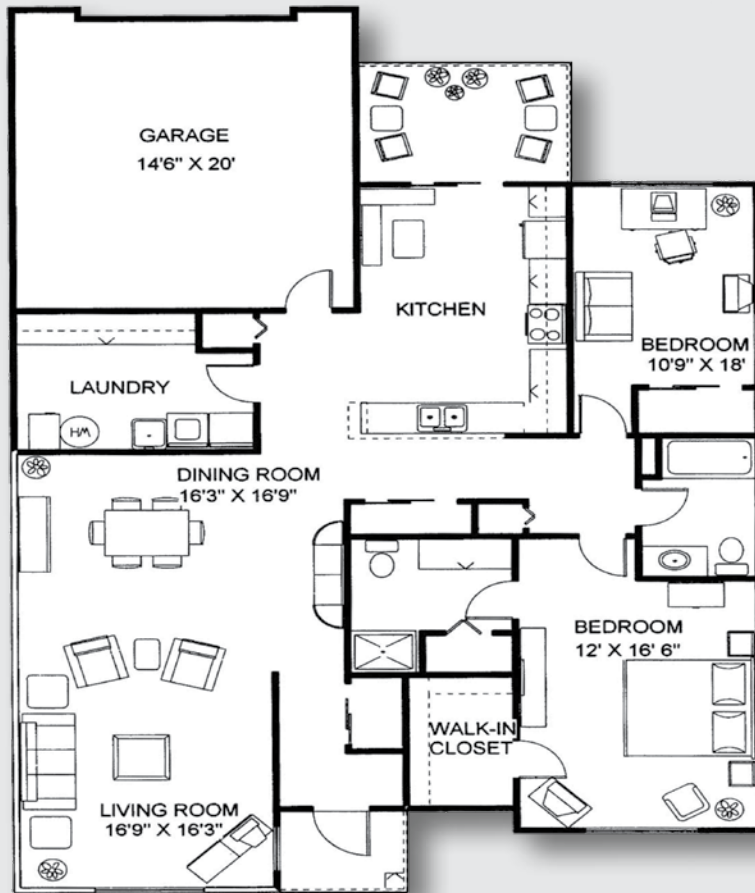

# The Chopin INDEPENDENT LIVING

## Two Bedroom | FLOOR PLANS

Ranch Home  
approx. 1,550 sq. ft.

\$ \_\_\_\_\_