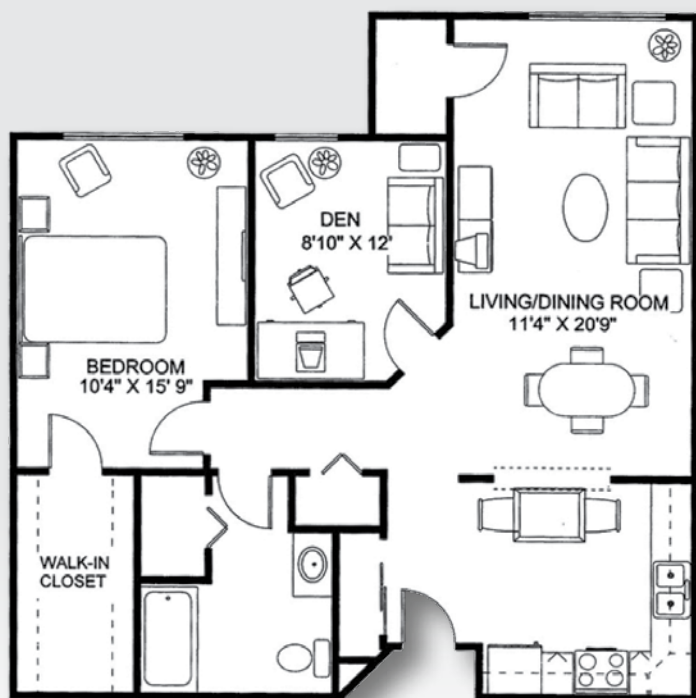

The Chopin INDEPENDENT LIVING

One Bedroom | FLOOR PLANS

Crescendo
approx. 630 sq. ft.

\$ _____

Allegro
approx. 760 sq. ft.

\$ _____

The Chopin INDEPENDENT LIVING

One Bedroom | FLOOR PLANS

Medley

approx. 820 sq. ft.

\$ _____

Ensemble

approx. 940 sq. ft.

\$ _____

The Chopin INDEPENDENT LIVING

One Bedroom | FLOOR PLANS

Symphony
approx. 970 sq. ft.

\$ _____