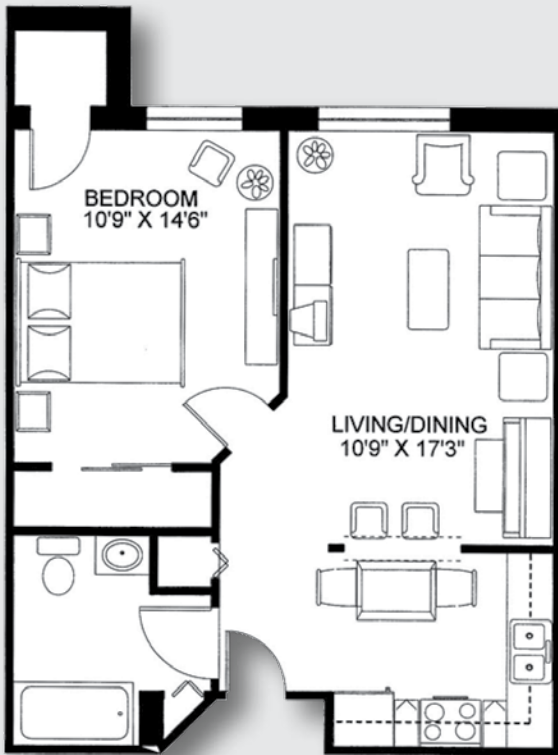

The Chopin INDEPENDENT LIVING

One Bedroom | FLOOR PLANS

Crescendo
approx. 630 sq. ft.

\$ _____

Allegro
approx. 760 sq. ft.

\$ _____

The Chopin INDEPENDENT LIVING

One Bedroom | FLOOR PLANS

Medley

approx. 820 sq. ft.

\$ _____

Ensemble

approx. 940 sq. ft.

\$ _____

The Chopin INDEPENDENT LIVING

One Bedroom | FLOOR PLANS

Symphony
approx. 970 sq. ft.

\$ _____