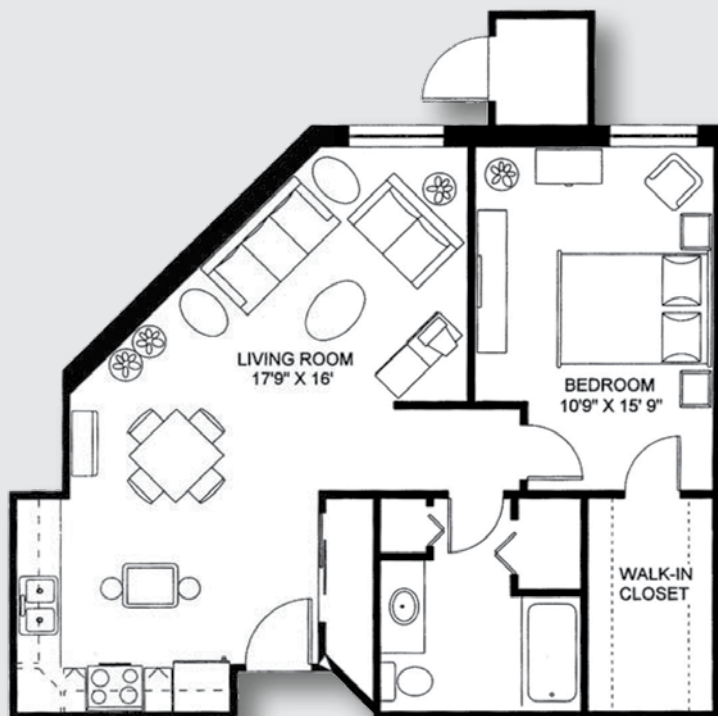

The Chopin INDEPENDENT LIVING

One Bedroom | FLOOR PLANS

Crescendo
approx. 630 sq. ft.

\$ _____

Allegro
approx. 760 sq. ft.

\$ _____

The Chopin INDEPENDENT LIVING

One Bedroom | FLOOR PLANS

Medley

approx. 820 sq. ft.

\$ _____

Ensemble

approx. 940 sq. ft.

\$ _____

The Chopin INDEPENDENT LIVING

One Bedroom | FLOOR PLANS

Symphony
approx. 970 sq. ft.

\$ _____