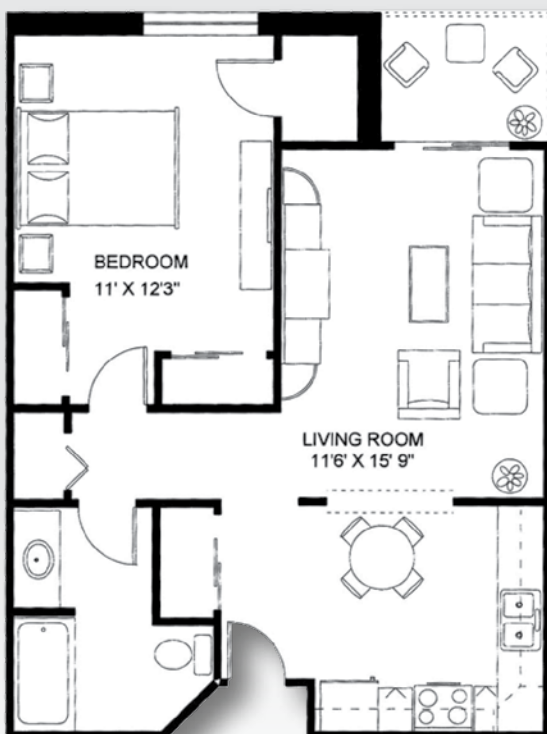

The Chopin INDEPENDENT LIVING

One Bedroom | FLOOR PLANS

Crescendo
approx. 630 sq. ft.

\$ _____

Allegro
approx. 760 sq. ft.

\$ _____

The Chopin INDEPENDENT LIVING

One Bedroom | FLOOR PLANS

Medley

approx. 820 sq. ft.

\$ _____

Ensemble

approx. 940 sq. ft.

\$ _____

The Chopin INDEPENDENT LIVING

One Bedroom | FLOOR PLANS

Symphony
approx. 970 sq. ft.

\$ _____