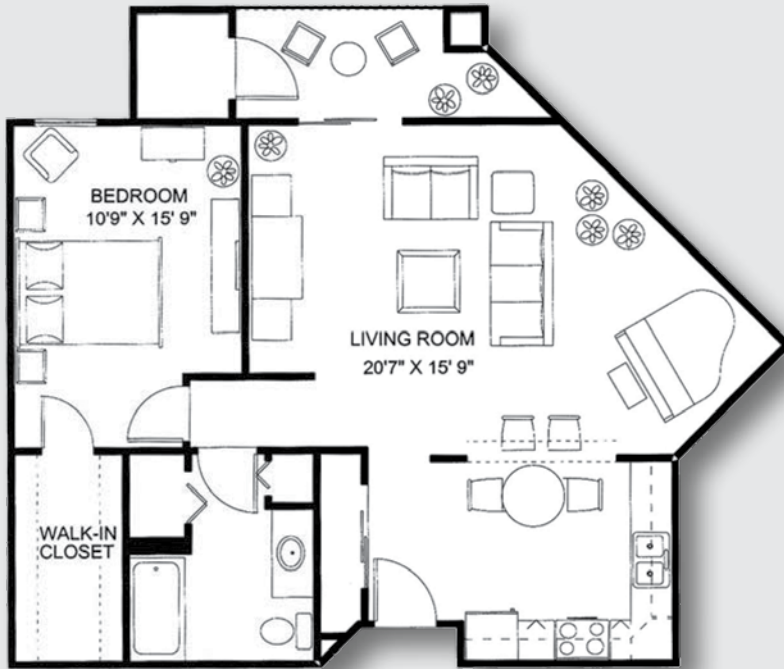

The Chopin INDEPENDENT LIVING

One Bedroom | FLOOR PLANS

Crescendo
approx. 630 sq. ft.

\$ _____

Allegro
approx. 760 sq. ft.

\$ _____

The Chopin INDEPENDENT LIVING

One Bedroom | FLOOR PLANS

Medley

approx. 820 sq. ft.

\$ _____

Ensemble

approx. 940 sq. ft.

\$ _____

The Chopin INDEPENDENT LIVING

One Bedroom | FLOOR PLANS

Symphony
approx. 970 sq. ft.

\$ _____