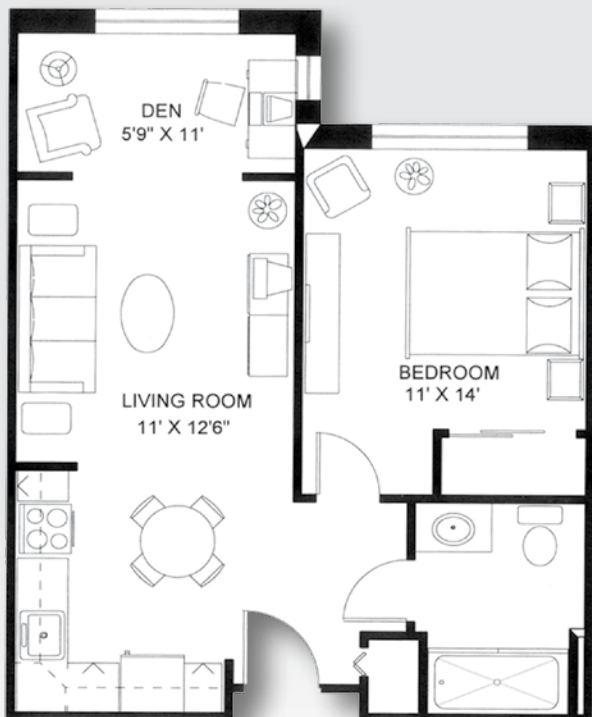

The Polonaise ASSISTED LIVING

One Bedroom | FLOOR PLANS

Standard

approx. 600 sq. ft.

\$ _____

Deluxe

approx. 625 sq. ft.

\$ _____