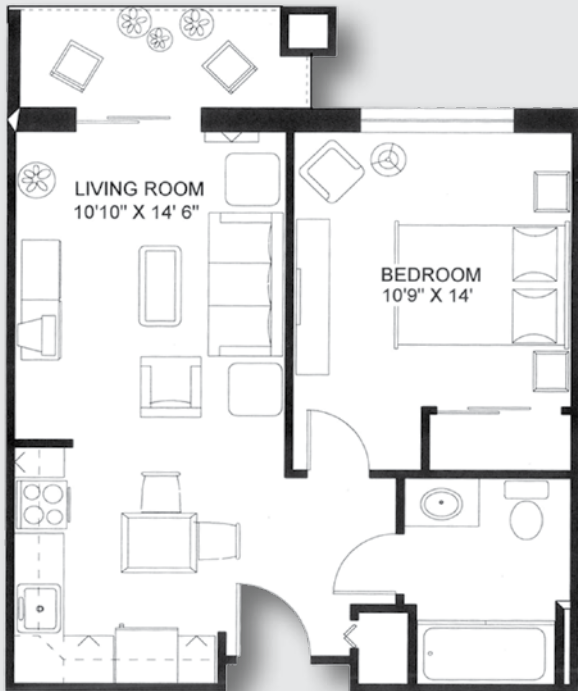

The Polonaise ASSISTED LIVING

One Bedroom | FLOOR PLANS

Standard

approx. 600 sq. ft.

\$ _____

Deluxe

approx. 625 sq. ft.

\$ _____