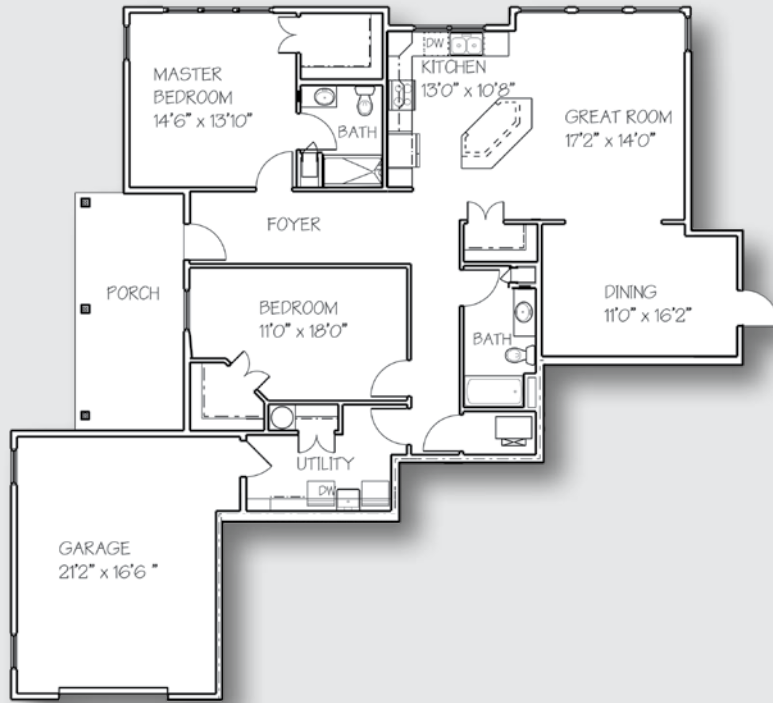

The Pinnacle
INDEPENDENT LIVING

Two Bedroom | FLOOR PLANS

Casetta A/D
approx. 1,632 sq. ft.

\$ _____

Casetta B/C
approx. 1,520 sq. ft.

\$ _____

Pricing subject to change.
See full pricing sheet for rent rate inclusions.