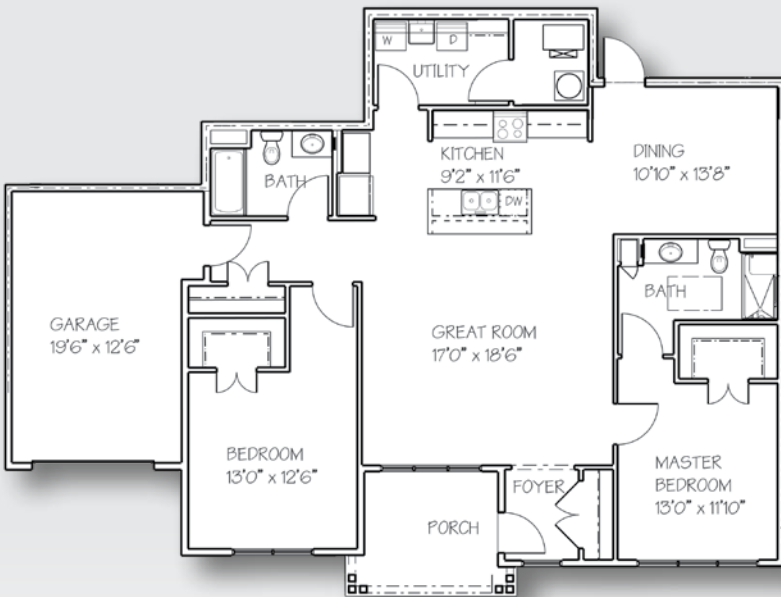

The Pinnacle
INDEPENDENT LIVING

Two Bedroom | FLOOR PLANS

Casetta A/D
approx. 1,632 sq. ft.

\$ _____

Casetta B/C
approx. 1,520 sq. ft.

\$ _____

Pricing subject to change.
See full pricing sheet for rent rate inclusions.