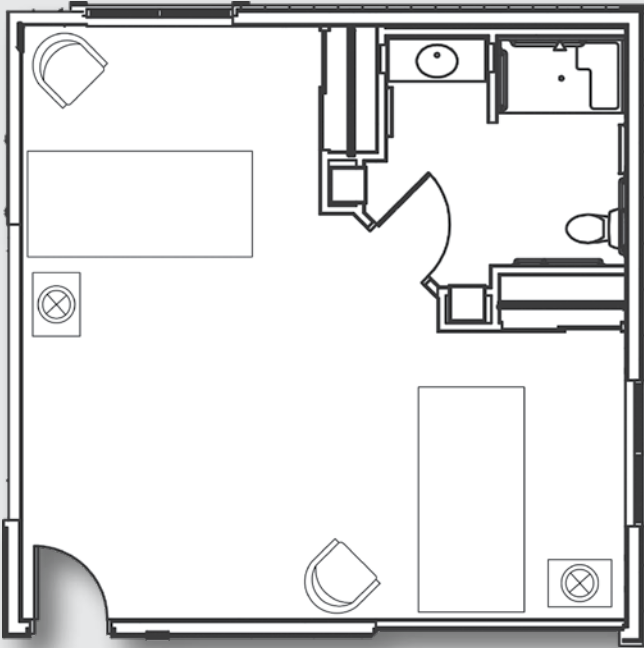

Studio | FLOOR PLANS

Companion
approx. 658 sq. ft.

\$ _____

Private A-D
approx. 396-385 sq. ft.

\$ _____