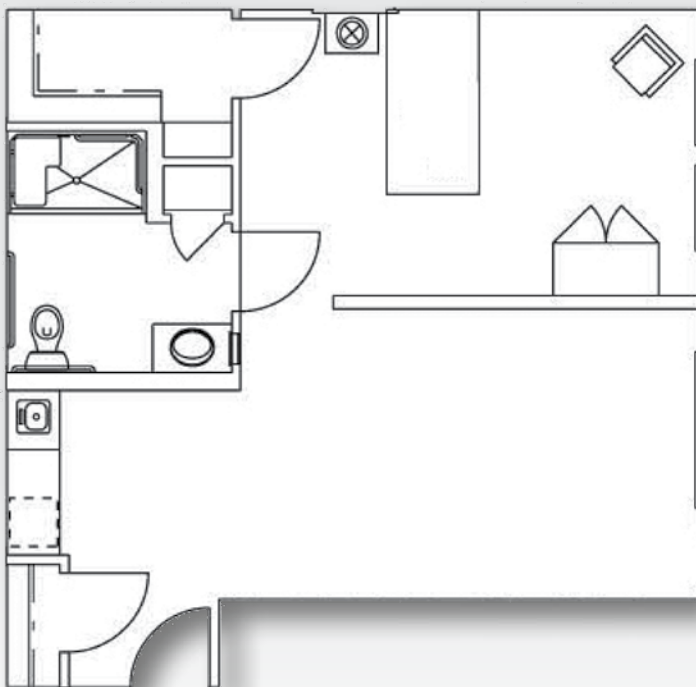

Studio | FLOOR PLANS

Private

approx. 307-386 sq. ft.

\$ _____

Suite

approx. 508-652 sq. ft.

\$ _____