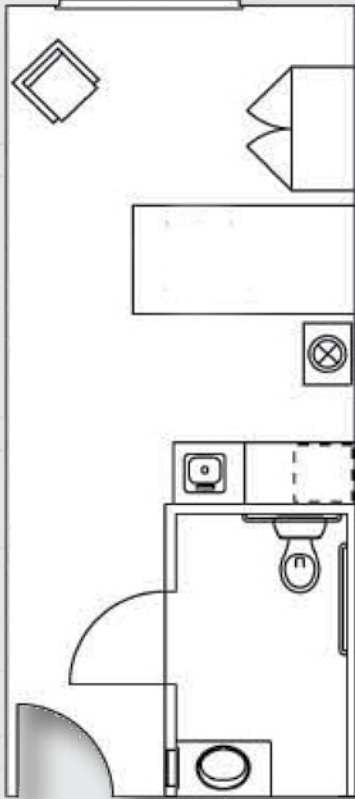

Studio | FLOOR PLANS

Private

approx. 307-386 sq. ft.

\$ _____

Suite

approx. 508-652 sq. ft.

\$ _____