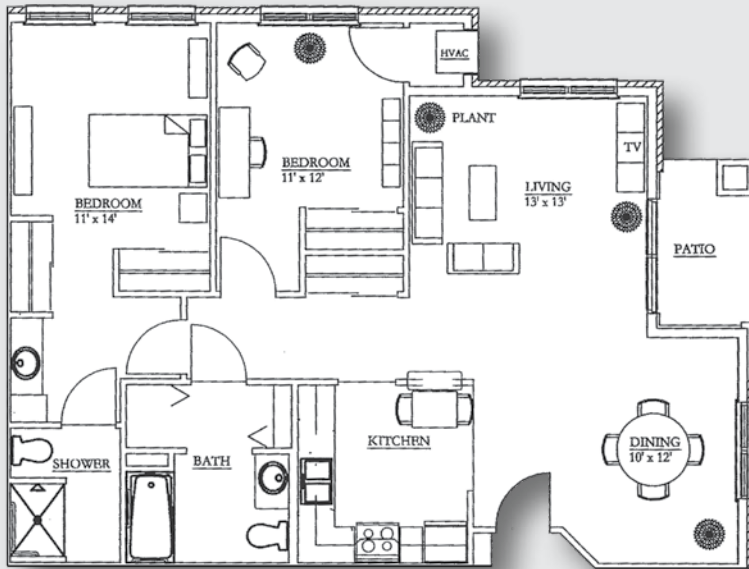

Two Bedroom | FLOOR PLANS

A4 Standard  
approx. 935 sq. ft.

\$ \_\_\_\_\_

A5  
approx. 935 sq. ft.

\$ \_\_\_\_\_

Two Bedroom | FLOOR PLANS

A3 Classic  
approx. 975 sq. ft.

\$ \_\_\_\_\_

A2 Grand  
approx. 1,100 sq. ft.

\$ \_\_\_\_\_

Palazzo del Maré  
INDEPENDENT LIVING

Two Bedroom | FLOOR PLANS

A1 Deluxe  
approx. 1,150 sq. ft.

\$ \_\_\_\_\_

Villa Ranch Home  
approx. 1,500 sq. ft.

\$ \_\_\_\_\_