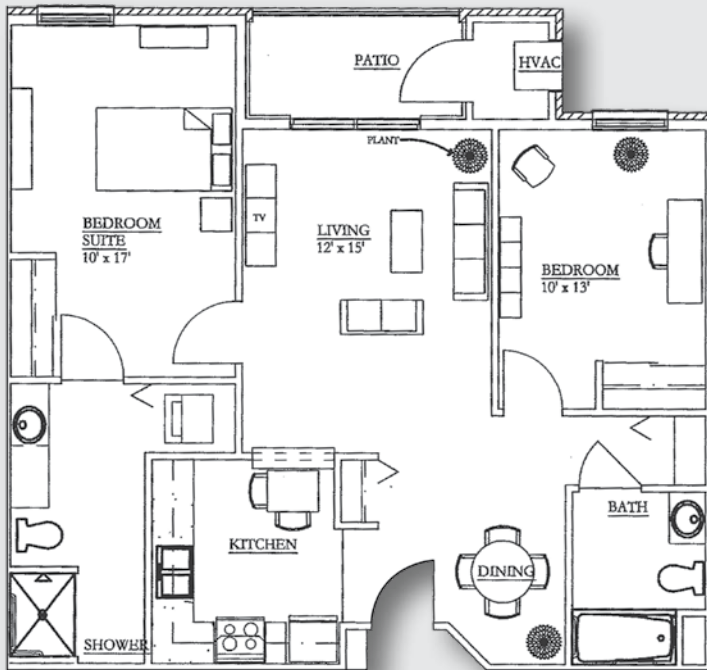

Two Bedroom | FLOOR PLANS

A4 Standard  
approx. 935 sq. ft.

\$ \_\_\_\_\_

A5  
approx. 935 sq. ft.

\$ \_\_\_\_\_

Two Bedroom | FLOOR PLANS

A3 Classic  
approx. 975 sq. ft.

\$ \_\_\_\_\_

A2 Grand  
approx. 1,100 sq. ft.

\$ \_\_\_\_\_

Palazzo del Maré  
INDEPENDENT LIVING

Two Bedroom | FLOOR PLANS

A1 Deluxe  
approx. 1,150 sq. ft.

\$ \_\_\_\_\_

Villa Ranch Home  
approx. 1,500 sq. ft.

\$ \_\_\_\_\_