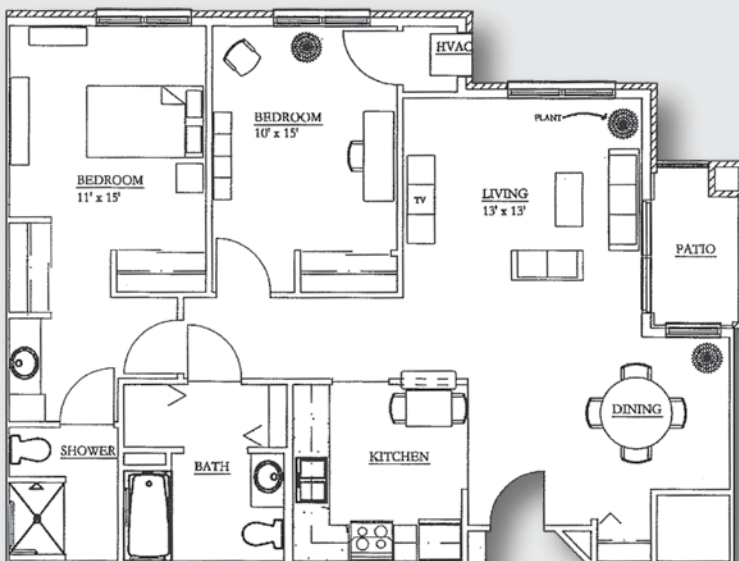

Two Bedroom | FLOOR PLANS

A4 Standard  
approx. 935 sq. ft.

\$ \_\_\_\_\_

A5  
approx. 935 sq. ft.

\$ \_\_\_\_\_

Two Bedroom | FLOOR PLANS

A3 Classic  
approx. 975 sq. ft.

\$ \_\_\_\_\_

A2 Grand  
approx. 1,100 sq. ft.

\$ \_\_\_\_\_

Palazzo del Maré  
INDEPENDENT LIVING

Two Bedroom | FLOOR PLANS

A1 Deluxe  
approx. 1,150 sq. ft.

\$ \_\_\_\_\_

Villa Ranch Home  
approx. 1,500 sq. ft.

\$ \_\_\_\_\_