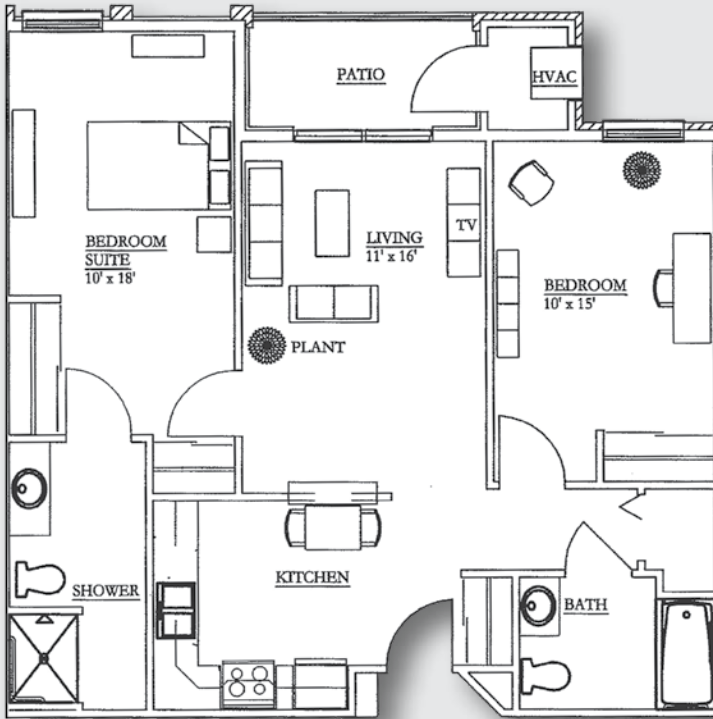

Two Bedroom | FLOOR PLANS

A4 Standard  
approx. 935 sq. ft.

\$ \_\_\_\_\_

A5  
approx. 935 sq. ft.

\$ \_\_\_\_\_

Two Bedroom | FLOOR PLANS

A3 Classic  
approx. 975 sq. ft.

\$ \_\_\_\_\_

A2 Grand  
approx. 1,100 sq. ft.

\$ \_\_\_\_\_

Palazzo del Maré  
INDEPENDENT LIVING

Two Bedroom | FLOOR PLANS

A1 Deluxe  
approx. 1,150 sq. ft.

\$ \_\_\_\_\_

Villa Ranch Home  
approx. 1,500 sq. ft.

\$ \_\_\_\_\_