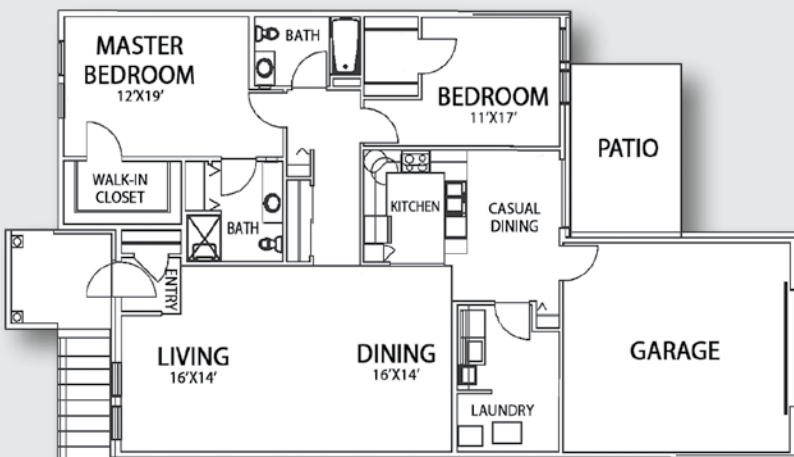

Two Bedroom | FLOOR PLANS

A4 Standard  
approx. 935 sq. ft.

\$ \_\_\_\_\_

A5  
approx. 935 sq. ft.

\$ \_\_\_\_\_

Two Bedroom | FLOOR PLANS

A3 Classic  
approx. 975 sq. ft.

\$ \_\_\_\_\_

A2 Grand  
approx. 1,100 sq. ft.

\$ \_\_\_\_\_

Palazzo del Maré  
INDEPENDENT LIVING

Two Bedroom | FLOOR PLANS

A1 Deluxe  
approx. 1,150 sq. ft.

\$ \_\_\_\_\_

Villa Ranch Home  
approx. 1,500 sq. ft.

\$ \_\_\_\_\_