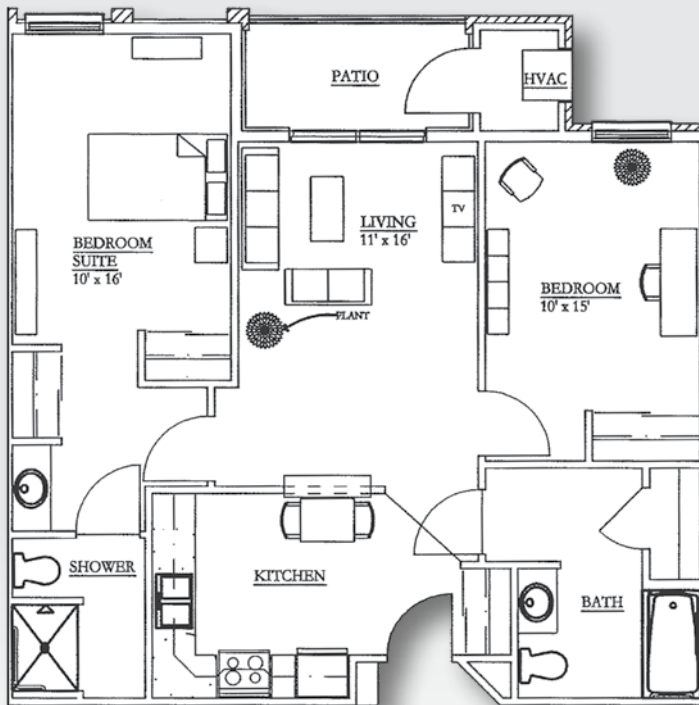

Two Bedroom | FLOOR PLANS

A4 Standard  
approx. 935 sq. ft.

\$ \_\_\_\_\_

A5  
approx. 935 sq. ft.

\$ \_\_\_\_\_

Two Bedroom | FLOOR PLANS

A3 Classic  
approx. 975 sq. ft.

\$ \_\_\_\_\_

A2 Grand  
approx. 1,100 sq. ft.

\$ \_\_\_\_\_

Palazzo del Maré  
INDEPENDENT LIVING

Two Bedroom | FLOOR PLANS

A1 Deluxe  
approx. 1,150 sq. ft.

\$ \_\_\_\_\_

Villa Ranch Home  
approx. 1,500 sq. ft.

\$ \_\_\_\_\_