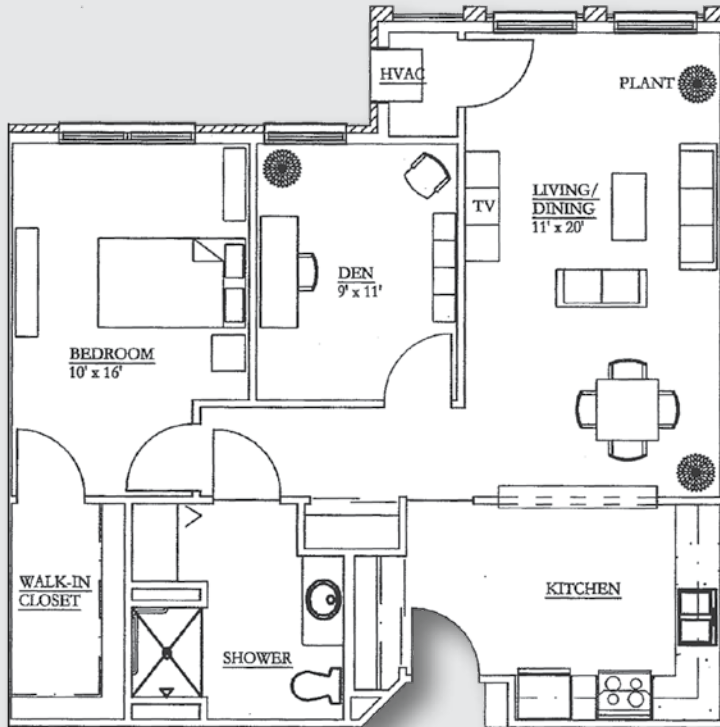

One Bedroom | FLOOR PLANS

C1

approx. 610 sq. ft.

\$ _____

B4 Standard

approx. 700 sq. ft.

\$ _____

Palazzo del Maré INDEPENDENT LIVING

One Bedroom | FLOOR PLANS

B3 Classic
approx. 765 sq. ft.

\$ _____

B2 Grand
approx. 875 sq. ft.

\$ _____

Palazzo del Maré INDEPENDENT LIVING

One Bedroom | FLOOR PLANS

B1 Deluxe

approx. 920 sq. ft.

\$ _____