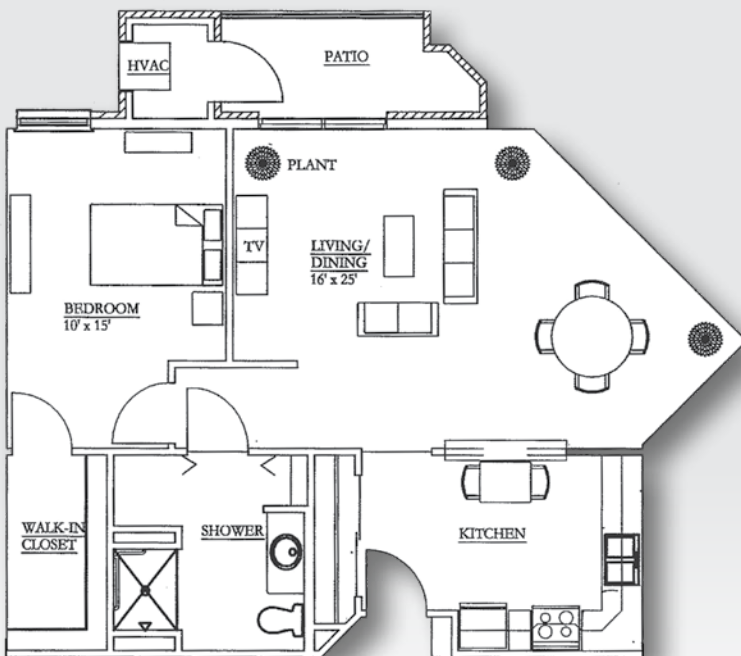

One Bedroom | FLOOR PLANS

C1

approx. 610 sq. ft.

\$ _____

B4 Standard

approx. 700 sq. ft.

\$ _____

Palazzo del Maré INDEPENDENT LIVING

One Bedroom | FLOOR PLANS

B3 Classic
approx. 765 sq. ft.

\$ _____

B2 Grand
approx. 875 sq. ft.

\$ _____

Palazzo del Maré INDEPENDENT LIVING

One Bedroom | FLOOR PLANS

B1 Deluxe

approx. 920 sq. ft.

\$ _____