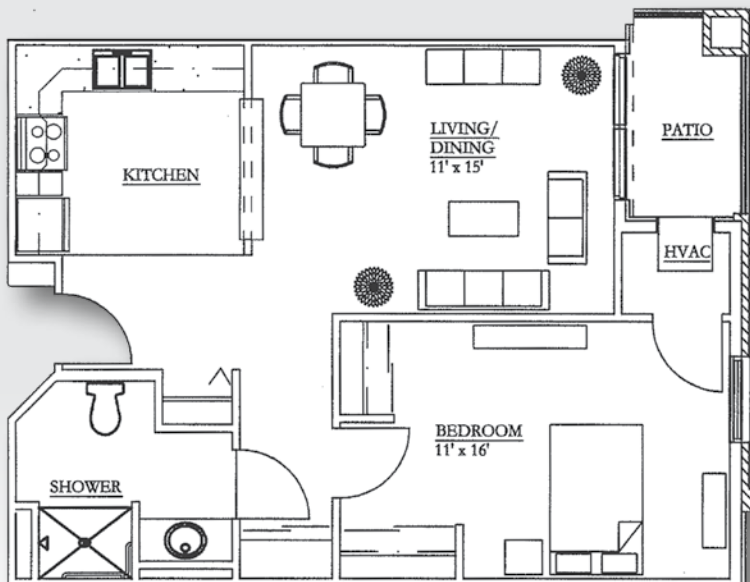

One Bedroom | FLOOR PLANS

C1

approx. 610 sq. ft.

\$ _____

B4 Standard

approx. 700 sq. ft.

\$ _____

Palazzo del Maré INDEPENDENT LIVING

One Bedroom | FLOOR PLANS

B3 Classic
approx. 765 sq. ft.

\$ _____

B2 Grand
approx. 875 sq. ft.

\$ _____

Palazzo del Maré INDEPENDENT LIVING

One Bedroom | FLOOR PLANS

B1 Deluxe

approx. 920 sq. ft.

\$ _____