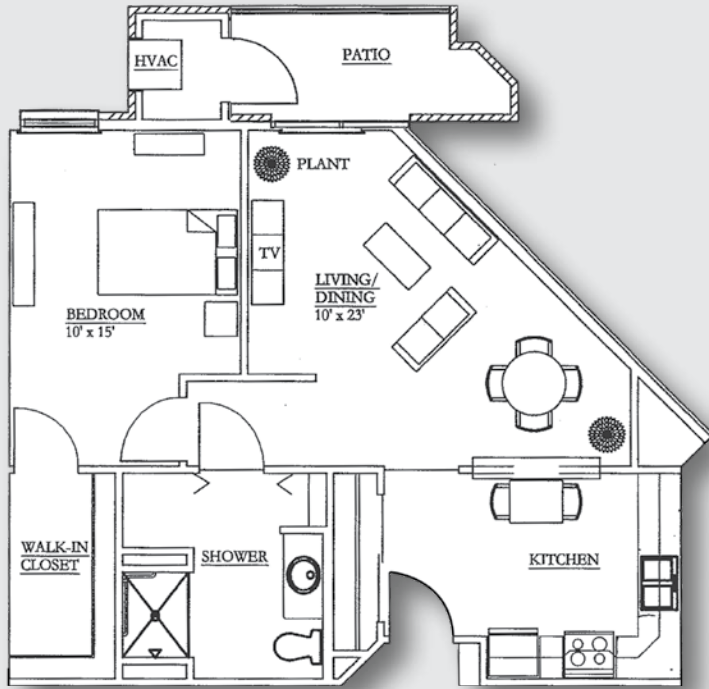

One Bedroom | FLOOR PLANS

C1

approx. 610 sq. ft.

\$ _____

B4 Standard

approx. 700 sq. ft.

\$ _____

Palazzo del Maré INDEPENDENT LIVING

One Bedroom | FLOOR PLANS

B3 Classic
approx. 765 sq. ft.

\$ _____

B2 Grand
approx. 875 sq. ft.

\$ _____

Palazzo del Maré INDEPENDENT LIVING

One Bedroom | FLOOR PLANS

B1 Deluxe

approx. 920 sq. ft.

\$ _____