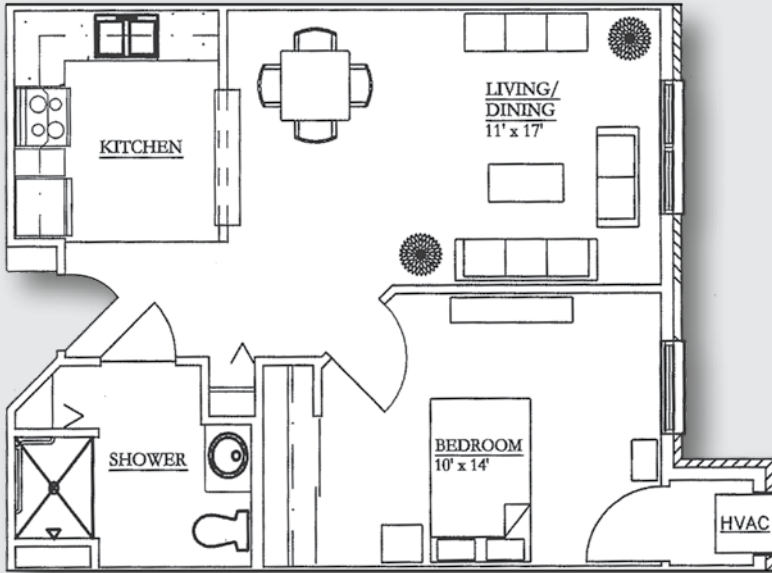

One Bedroom | FLOOR PLANS

C1

approx. 610 sq. ft.

\$ _____

B4 Standard

approx. 700 sq. ft.

\$ _____

Palazzo del Maré INDEPENDENT LIVING

One Bedroom | FLOOR PLANS

B3 Classic
approx. 765 sq. ft.

\$ _____

B2 Grand
approx. 875 sq. ft.

\$ _____

Palazzo del Maré INDEPENDENT LIVING

One Bedroom | FLOOR PLANS

B1 Deluxe

approx. 920 sq. ft.

\$ _____