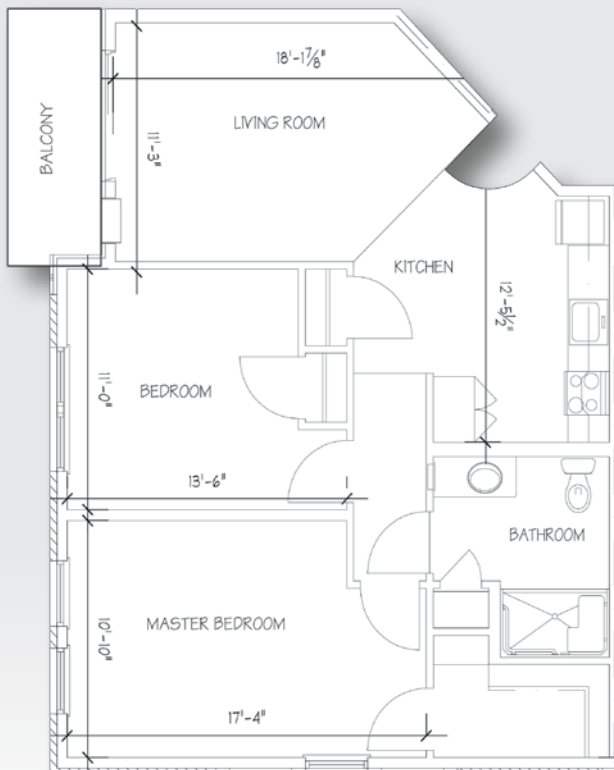

Two Bedroom | FLOOR PLANS

Sicilian & Emilia with Balcony

(Sicilian includes lake view)

approx. 834 sq. ft.

\$ _____

Venician & Abruzzo with Balcony

(Venician includes lake view)

approx. 857 sq. ft.

\$ _____

Two Bedroom | FLOOR PLANS

Tuscan with Balcony
approx. 876 sq. ft.

\$ _____