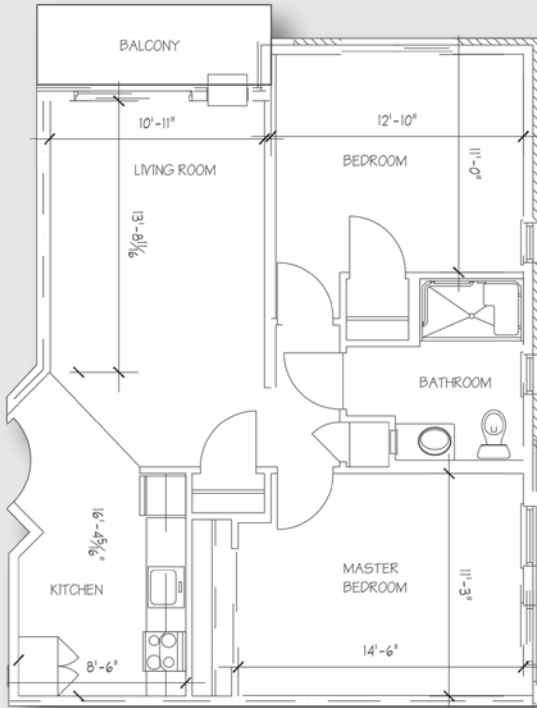

Two Bedroom | FLOOR PLANS

Sicilian & Emilia with Balcony

(Sicilian includes lake view)

approx. 834 sq. ft.

\$ _____

Venician & Abruzzo with Balcony

(Venician includes lake view)

approx. 857 sq. ft.

\$ _____

Two Bedroom | FLOOR PLANS

Tuscan with Balcony
approx. 876 sq. ft.

\$ _____