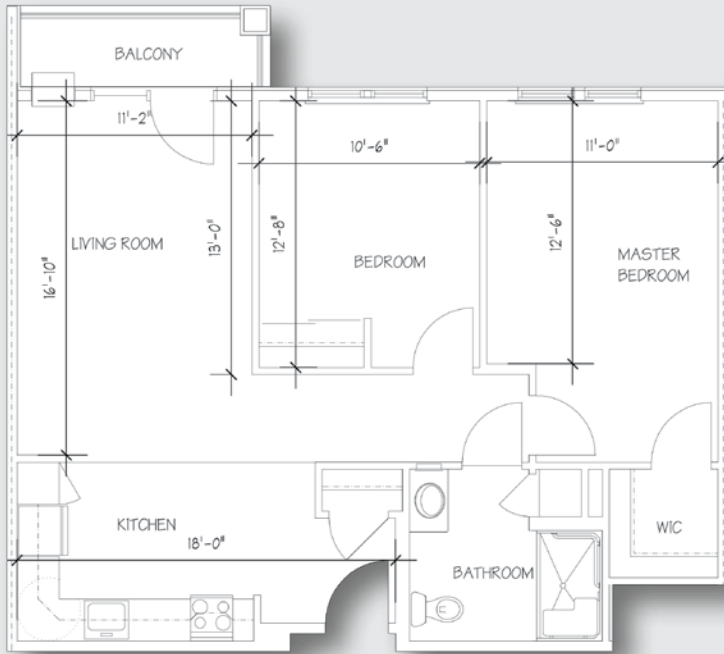

Two Bedroom | FLOOR PLANS

Sicilian & Emilia with Balcony

(Sicilian includes lake view)

approx. 834 sq. ft.

\$ _____

Venician & Abruzzo with Balcony

(Venician includes lake view)

approx. 857 sq. ft.

\$ _____

Two Bedroom | FLOOR PLANS

Tuscan with Balcony
approx. 876 sq. ft.

\$ _____