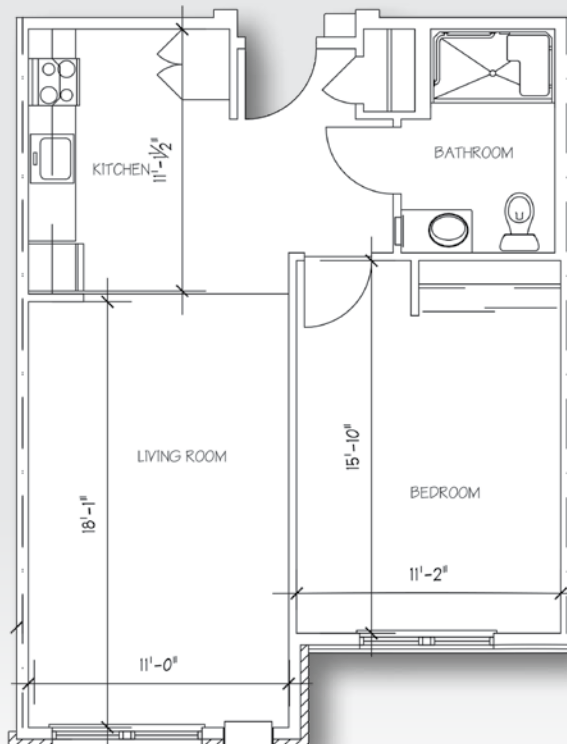

One Bedroom | FLOOR PLANS

Piemonte with Balcony
approx. 610 sq. ft.

\$ _____

Lazio
approx. 657 sq. ft.

\$ _____

One Bedroom | FLOOR PLANS

Calabria
with Balcony & Lake View
approx. 669 sq. ft.

\$ _____