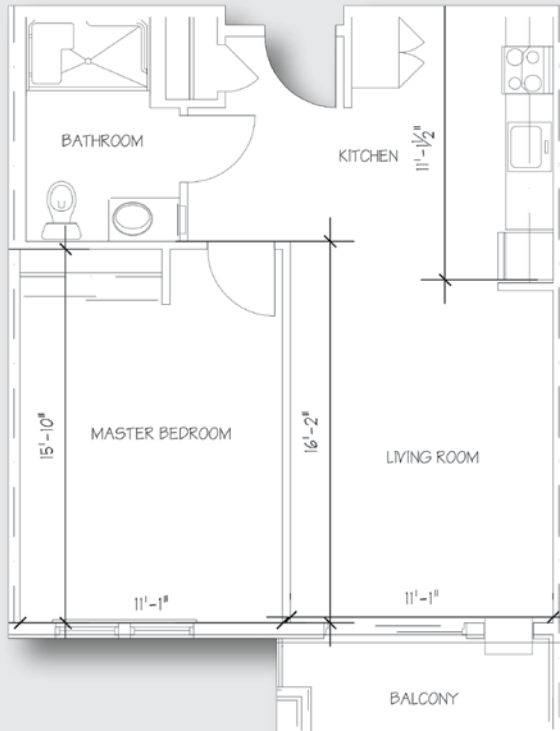

One Bedroom | FLOOR PLANS

Piemonte with Balcony
approx. 610 sq. ft.

\$ _____

Lazio
approx. 657 sq. ft.

\$ _____

One Bedroom | FLOOR PLANS

Calabria
with Balcony & Lake View
approx. 669 sq. ft.

\$ _____