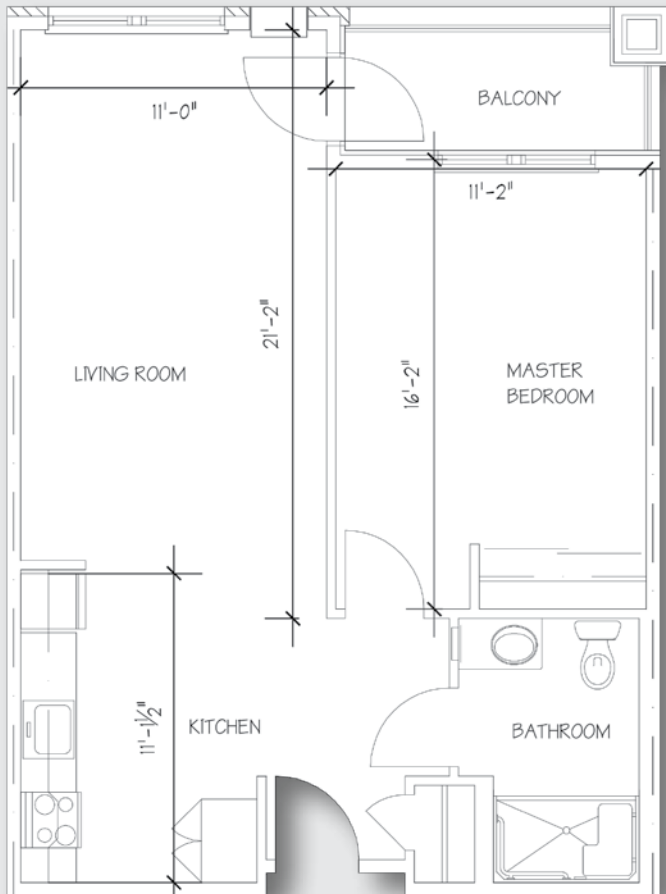

One Bedroom | FLOOR PLANS

Piemonte with Balcony
approx. 610 sq. ft.

\$ _____

Lazio
approx. 657 sq. ft.

\$ _____

One Bedroom | FLOOR PLANS

Calabria
with Balcony & Lake View
approx. 669 sq. ft.

\$ _____