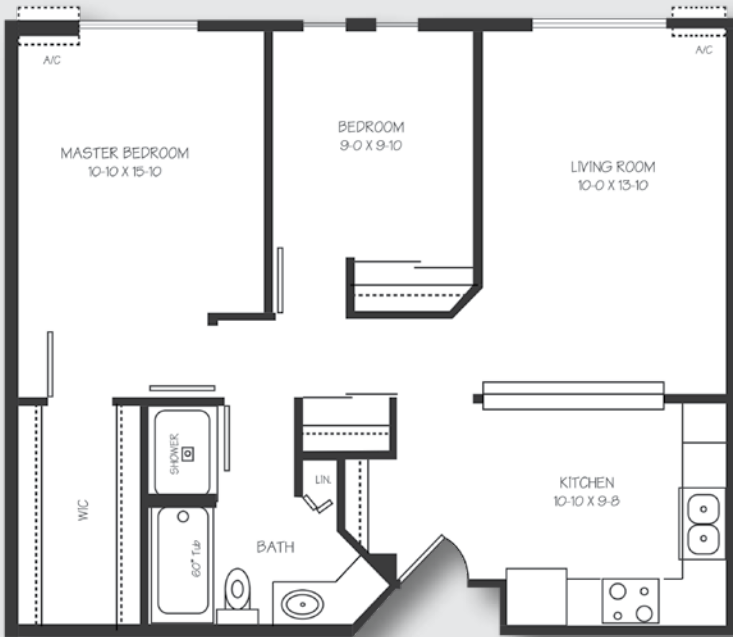

Mulberry Glen

INDEPENDENT & ASSISTED LIVING

Two Bedroom | FLOOR PLANS

Juneberry, White Pine & Hawthorne

(White Pine includes patio/balcony; Hawthorne includes patio/balcony, washer/dryer connection, and fireplace)
 approx. 864 sq. ft.

\$ _____

Winterberry & Juniper

(Juniper includes fireplace & washer/dryer connection)
 approx. 995 sq. ft.

\$ _____