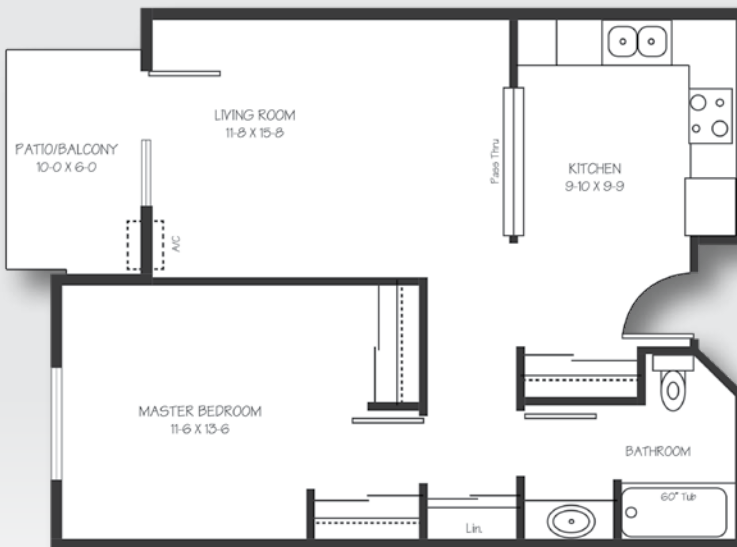

Mulberry Glen

INDEPENDENT & ASSISTED LIVING

One Bedroom | FLOOR PLANS

Snowberry
approx. 648 sq. ft.

\$ _____

Hackberry
approx. 800 sq. ft.

\$ _____

Mulberry Glen

INDEPENDENT & ASSISTED LIVING

One Bedroom | FLOOR PLANS

Silver Maple, Rosemary & Balsam

(Rosemary includes patio/balcony; Balsam includes patio/balcony & washer/dryer connection)

approx. 800 sq. ft.

\$ _____