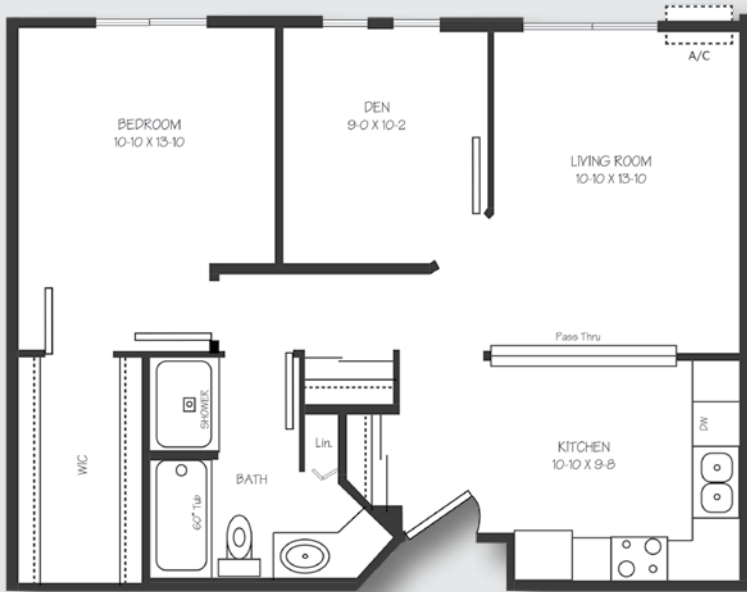

Mulberry Glen

INDEPENDENT & ASSISTED LIVING

One Bedroom | FLOOR PLANS

Snowberry
approx. 648 sq. ft.

\$ _____

Hackberry
approx. 800 sq. ft.

\$ _____

Mulberry Glen

INDEPENDENT & ASSISTED LIVING

One Bedroom | FLOOR PLANS

Silver Maple, Rosemary & Balsam

(Rosemary includes patio/balcony; Balsam includes patio/balcony & washer/dryer connection)

approx. 800 sq. ft.

\$ _____