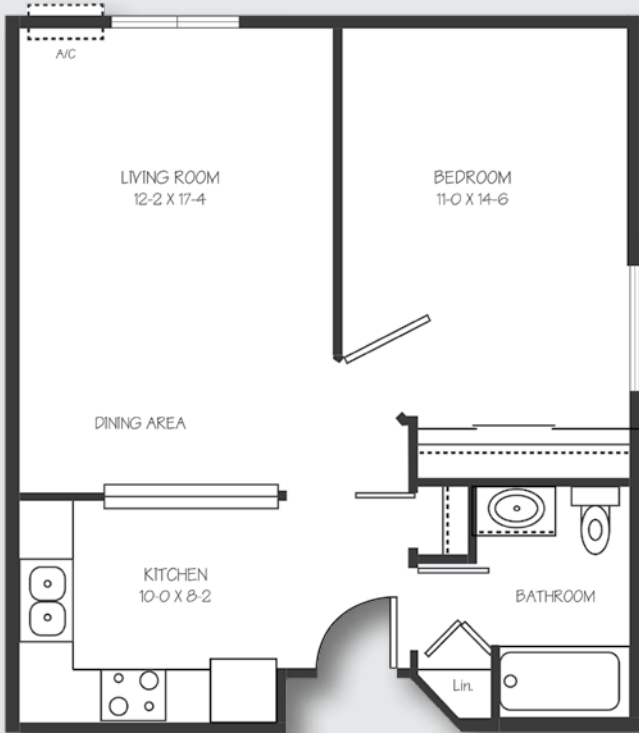

Mulberry Glen

INDEPENDENT & ASSISTED LIVING

One Bedroom | FLOOR PLANS

Snowberry
approx. 648 sq. ft.

\$ _____

Hackberry
approx. 800 sq. ft.

\$ _____

Mulberry Glen

INDEPENDENT & ASSISTED LIVING

One Bedroom | FLOOR PLANS

Silver Maple, Rosemary & Balsam

(Rosemary includes patio/balcony; Balsam includes patio/balcony & washer/dryer connection)

approx. 800 sq. ft.

\$ _____