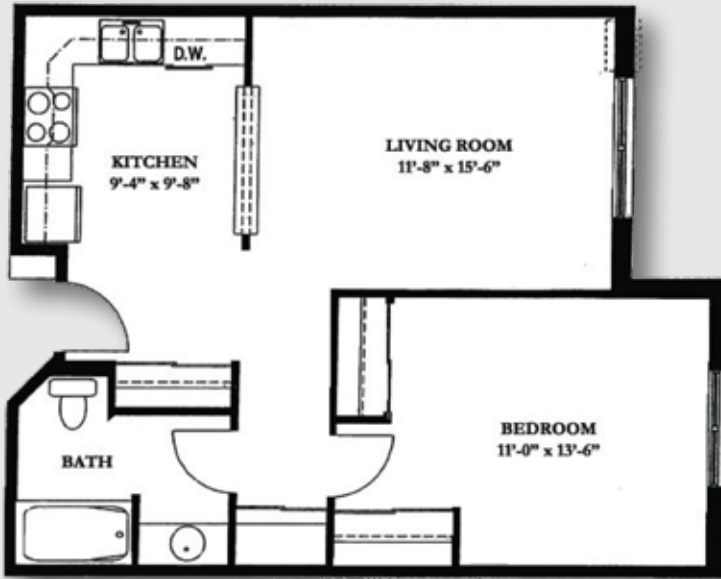

INDEPENDENT LIVING

One Bedroom | FLOOR PLANS

Meir

approx. 663 sq. ft.

\$ _____

Pendarvis

approx. 856 sq. ft.

\$ _____

INDEPENDENT LIVING

One Bedroom | FLOOR PLANS

Astor & Hamlin

(Hamlin includes a patio/balcony)

approx. 842 sq. ft.

\$ _____