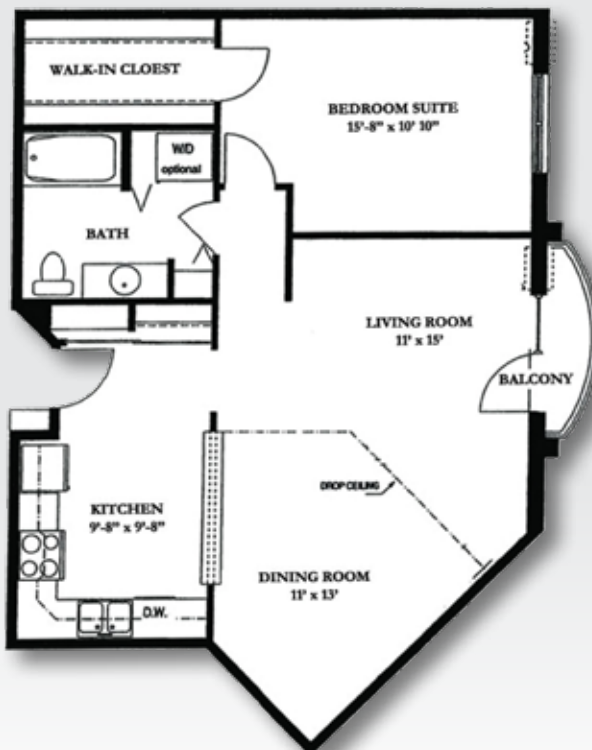

INDEPENDENT LIVING

One Bedroom | FLOOR PLANS

Meir

approx. 663 sq. ft.

\$ _____

Pendarvis

approx. 856 sq. ft.

\$ _____

INDEPENDENT LIVING

One Bedroom | FLOOR PLANS

Astor & Hamlin

(Hamlin includes a patio/balcony)

approx. 842 sq. ft.

\$ _____