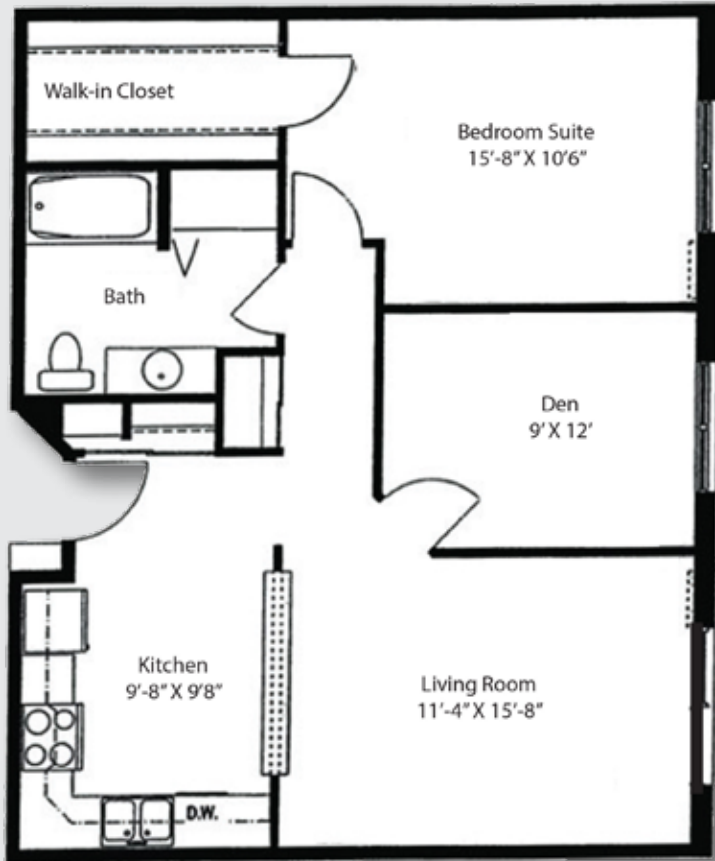

INDEPENDENT LIVING

One Bedroom | FLOOR PLANS

Meir

approx. 663 sq. ft.

\$ _____

Pendarvis

approx. 856 sq. ft.

\$ _____

INDEPENDENT LIVING

One Bedroom | FLOOR PLANS

Astor & Hamlin

(Hamlin includes a patio/balcony)

approx. 842 sq. ft.

\$ _____