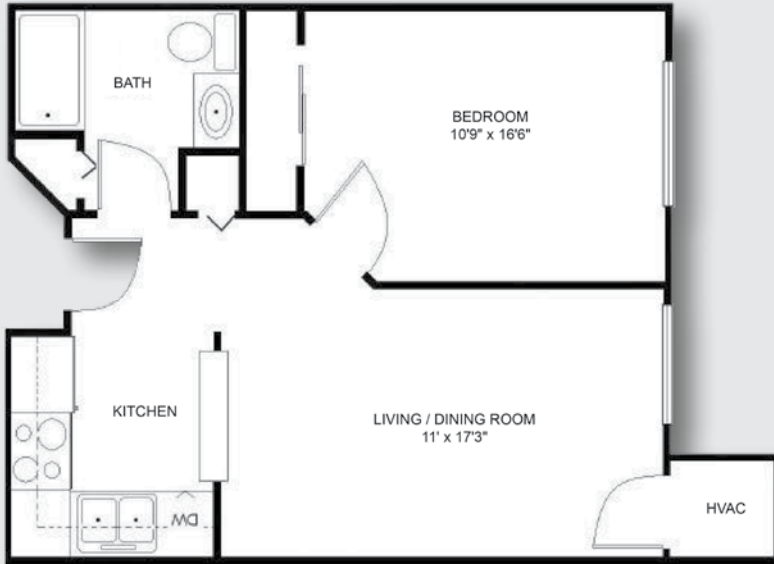

INDEPENDENT & ASSISTED LIVING

One Bedroom | FLOOR PLANS

Donegal
approx. 930 sq. ft.

\$ _____

Waterford
approx. 990 sq. ft.

\$ _____

INDEPENDENT & ASSISTED LIVING

One Bedroom | FLOOR PLANS

Tipperary
approx. 610 sq. ft.

\$ _____

Cork
approx. 940 sq. ft.

\$ _____