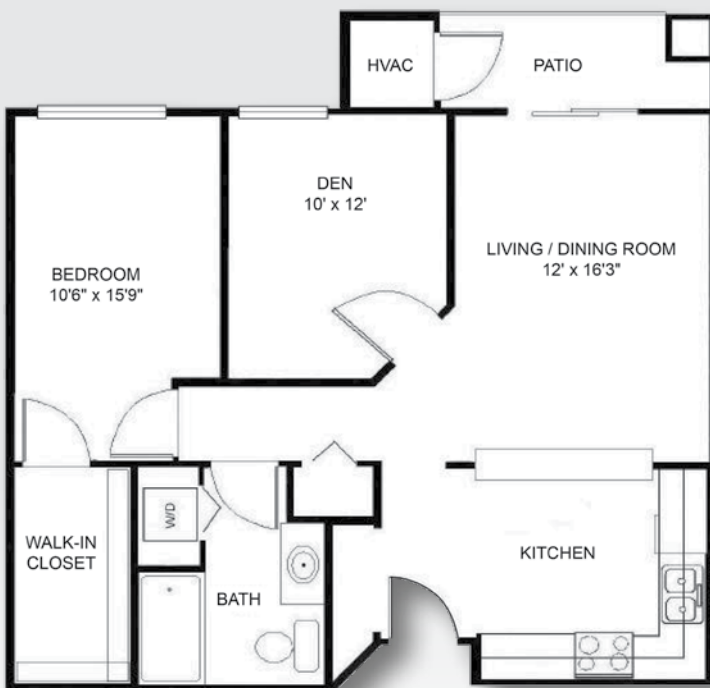

INDEPENDENT & ASSISTED LIVING

One Bedroom | FLOOR PLANS

Donegal
approx. 930 sq. ft.

\$ _____

Waterford
approx. 990 sq. ft.

\$ _____

INDEPENDENT & ASSISTED LIVING

One Bedroom | FLOOR PLANS

Tipperary
approx. 610 sq. ft.

\$ _____

Cork
approx. 940 sq. ft.

\$ _____