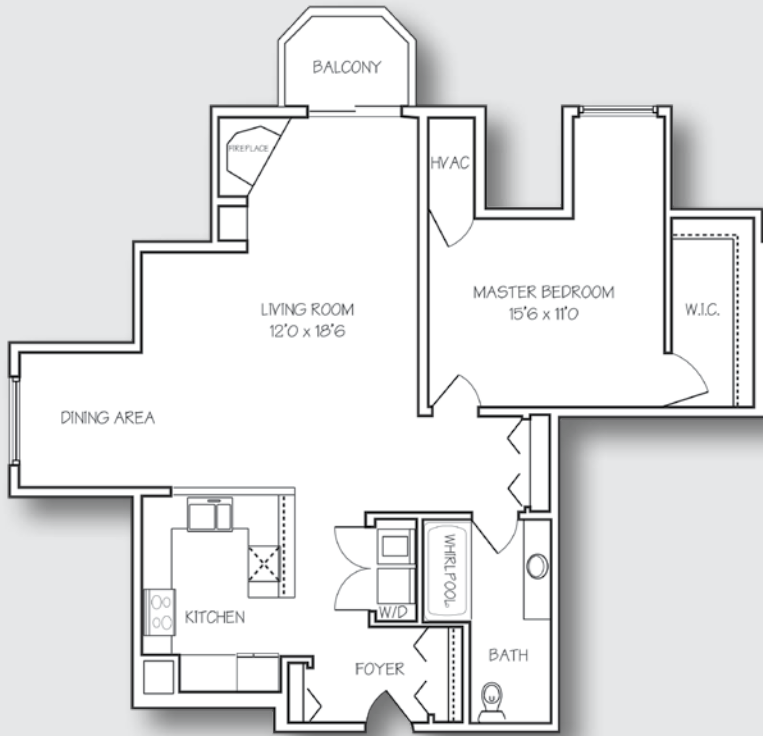

Hyland Park INDEPENDENT & ASSISTED LIVING

One Bedroom | FLOOR PLANS

One Bedroom
approx. 750 - 900 sq. ft.

\$ _____