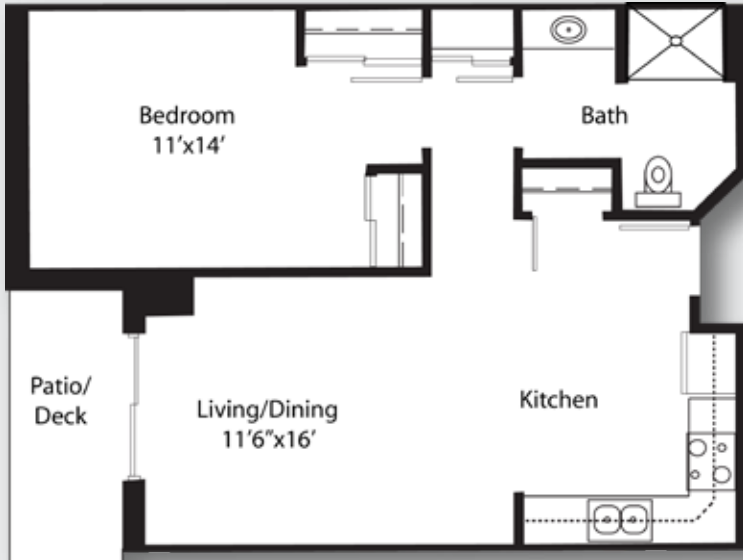

## One Bedroom | FLOOR PLANS

Traditional  
approx. 682 sq. ft.

\$ \_\_\_\_\_

Modern  
approx. 755 sq. ft.

\$ \_\_\_\_\_

*All pricing subject to change without notice.*

## One Bedroom | FLOOR PLANS

Contemporary  
approx. 863 sq. ft.

\$ \_\_\_\_\_

Den  
approx. 916 sq. ft.

\$ \_\_\_\_\_

All pricing subject to change without notice.

## One Bedroom | FLOOR PLANS

Deluxe  
approx. 1,056 sq. ft.

\$ \_\_\_\_\_

Den Deluxe  
approx. 950 sq. ft.

\$ \_\_\_\_\_

*All pricing subject to change without notice.*