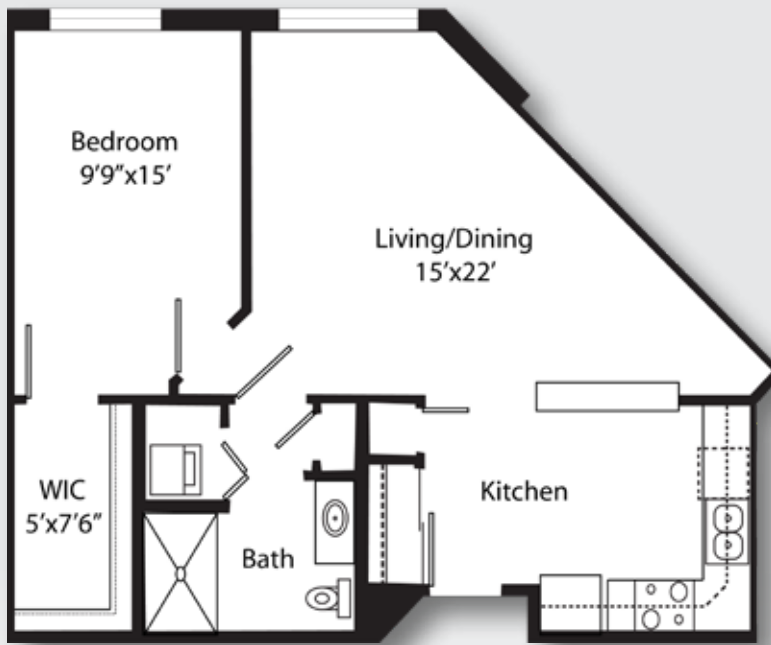

## One Bedroom | FLOOR PLANS

Traditional  
approx. 682 sq. ft.

\$ \_\_\_\_\_

Modern  
approx. 755 sq. ft.

\$ \_\_\_\_\_

*All pricing subject to change without notice.*

## One Bedroom | FLOOR PLANS

Contemporary  
approx. 863 sq. ft.

\$ \_\_\_\_\_

Den  
approx. 916 sq. ft.

\$ \_\_\_\_\_

All pricing subject to change without notice.

## One Bedroom | FLOOR PLANS

Deluxe  
approx. 1,056 sq. ft.

\$ \_\_\_\_\_

Den Deluxe  
approx. 950 sq. ft.

\$ \_\_\_\_\_

*All pricing subject to change without notice.*