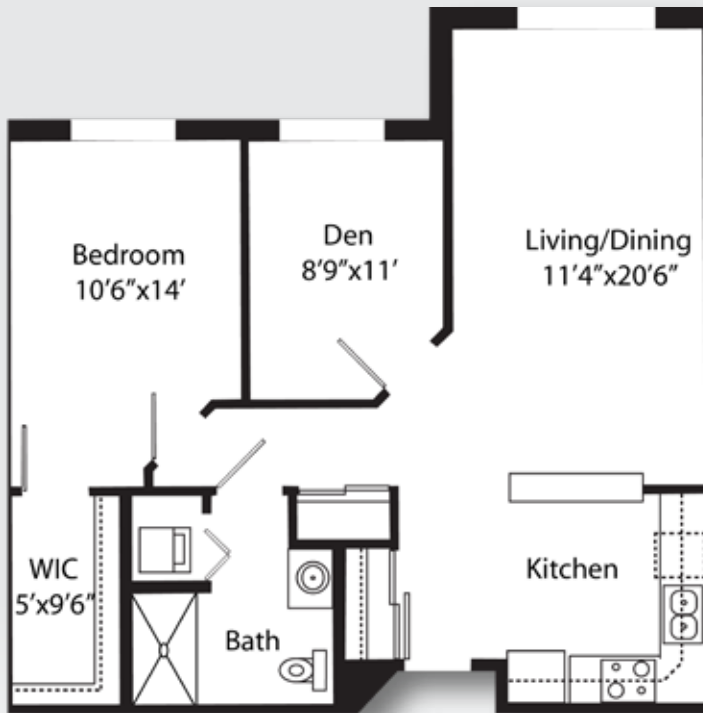

## One Bedroom | FLOOR PLANS

Traditional  
approx. 682 sq. ft.

\$ \_\_\_\_\_

Modern  
approx. 755 sq. ft.

\$ \_\_\_\_\_

*All pricing subject to change without notice.*

## One Bedroom | FLOOR PLANS

Contemporary  
approx. 863 sq. ft.

\$ \_\_\_\_\_

Den  
approx. 916 sq. ft.

\$ \_\_\_\_\_

All pricing subject to change without notice.

## One Bedroom | FLOOR PLANS

Deluxe  
approx. 1,056 sq. ft.

\$ \_\_\_\_\_

Den Deluxe  
approx. 950 sq. ft.

\$ \_\_\_\_\_

*All pricing subject to change without notice.*