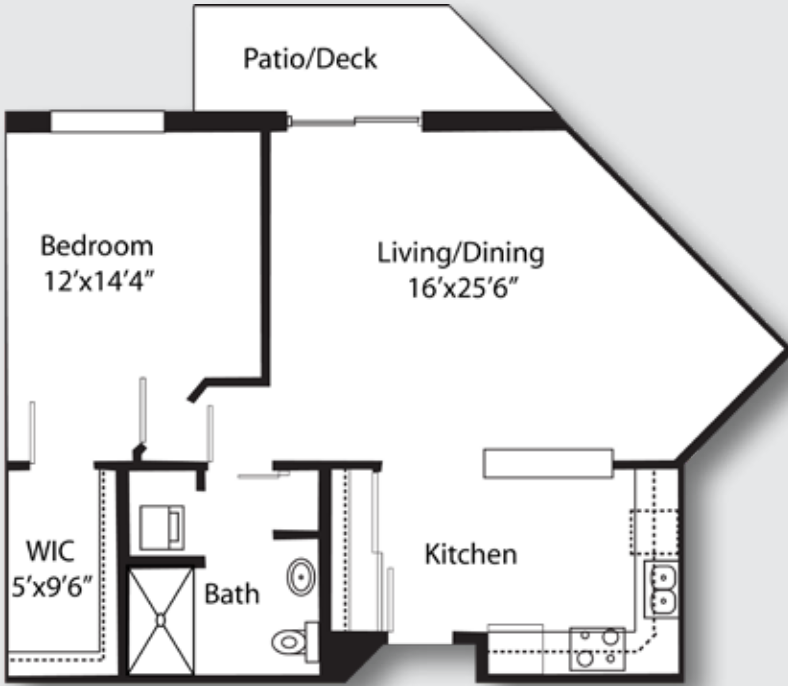

## One Bedroom | FLOOR PLANS

Traditional  
approx. 682 sq. ft.

\$ \_\_\_\_\_

Modern  
approx. 755 sq. ft.

\$ \_\_\_\_\_

*All pricing subject to change without notice.*

## One Bedroom | FLOOR PLANS

Contemporary  
approx. 863 sq. ft.

\$ \_\_\_\_\_

Den  
approx. 916 sq. ft.

\$ \_\_\_\_\_

All pricing subject to change without notice.

## One Bedroom | FLOOR PLANS

Deluxe  
approx. 1,056 sq. ft.

\$ \_\_\_\_\_

Den Deluxe  
approx. 950 sq. ft.

\$ \_\_\_\_\_

*All pricing subject to change without notice.*