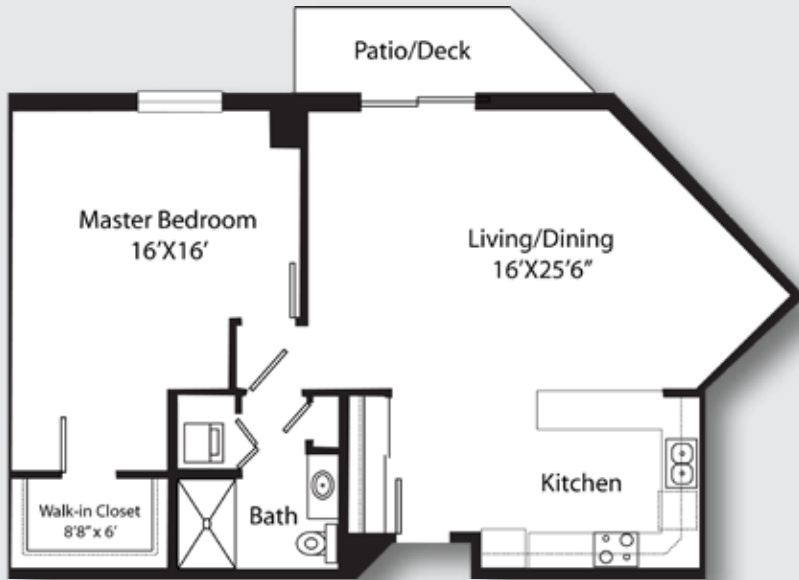

## One Bedroom | FLOOR PLANS

Contemporary  
approx. 863 sq. ft.

\$ \_\_\_\_\_

Den  
approx. 916 sq. ft.

\$ \_\_\_\_\_

All pricing subject to change without notice.

## One Bedroom | FLOOR PLANS

Deluxe  
approx. 1,056 sq. ft.

\$ \_\_\_\_\_

Den Deluxe  
approx. 950 sq. ft.

\$ \_\_\_\_\_

*All pricing subject to change without notice.*