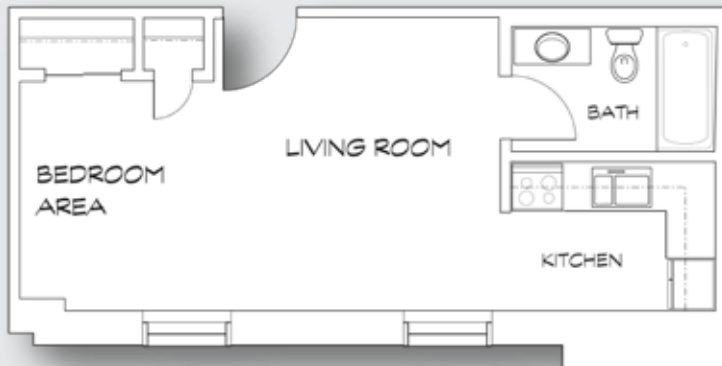

Studio/1 Bedroom | FLOOR PLANS

Studio
approx. 350 sq. ft.

One Bedroom
approx. 400 - 435 sq. ft.