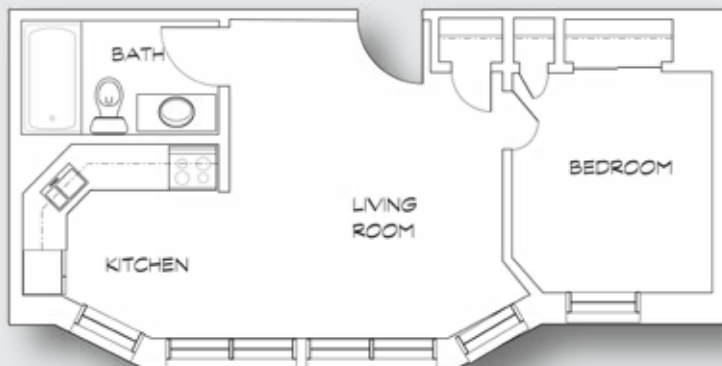

Studio/1 Bedroom | FLOOR PLANS

Studio
approx. 350 sq. ft.

One Bedroom
approx. 400 - 435 sq. ft.