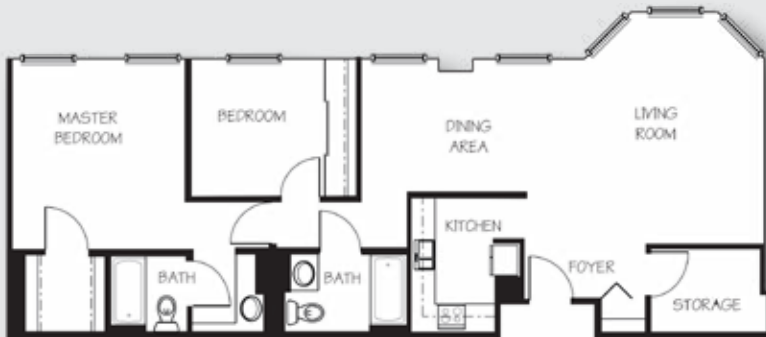

Two Bedroom | FLOOR PLANS

Unit C, Unit B, Unit A  
approx. 1,075 - 1,170 sq. ft.

\$ \_\_\_\_\_

Unit N, Unit K  
approx. 1,115 - 1,120 sq. ft.

\$ \_\_\_\_\_

Two Bedroom | FLOOR PLANS

Unit E  
approx. 1,330 sq. ft.

\$ \_\_\_\_\_

Unit M, Unit J  
approx. 1,42 - 1,480 sq. ft.

\$ \_\_\_\_\_