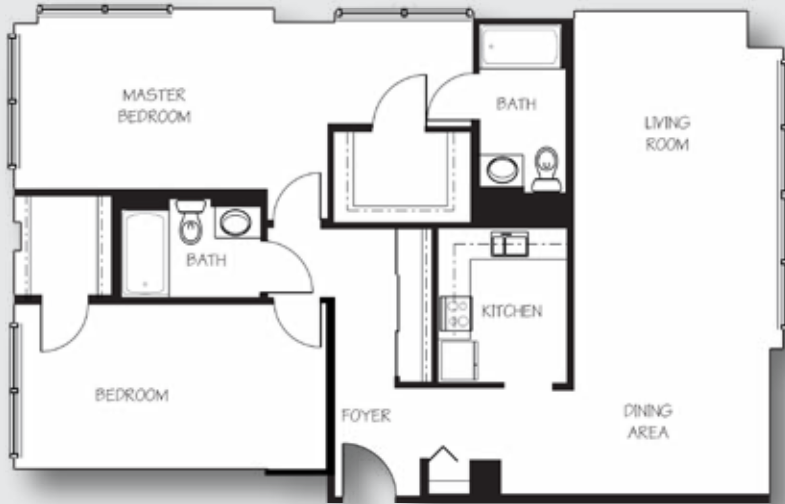

Two Bedroom | FLOOR PLANS

Unit C, Unit B, Unit A  
approx. 1,075 - 1,170 sq. ft.

\$ \_\_\_\_\_

Unit N, Unit K  
approx. 1,115 - 1,120 sq. ft.

\$ \_\_\_\_\_

Two Bedroom | FLOOR PLANS

Unit E  
approx. 1,330 sq. ft.

\$ \_\_\_\_\_

Unit M, Unit J  
approx. 1,42 - 1,480 sq. ft.

\$ \_\_\_\_\_