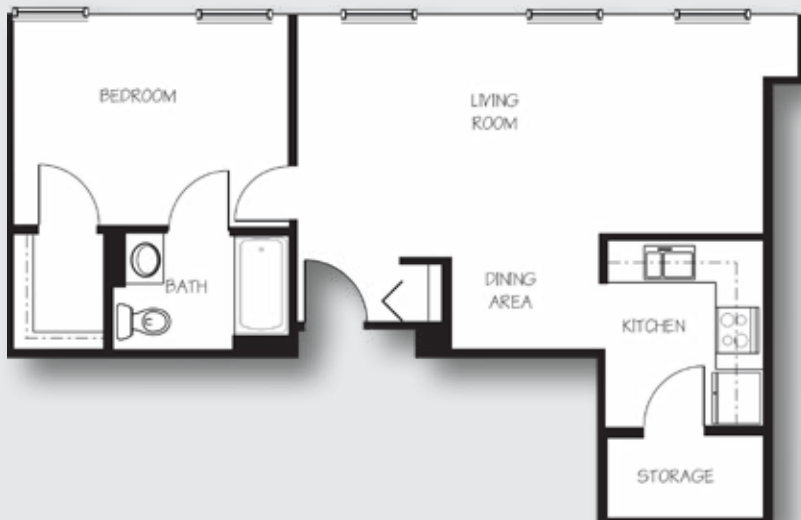

One Bedroom | FLOOR PLANS

Unit G, Unit H
approx. 570 - 635 sq. ft.

\$ _____

Unit F, Unit I, Unit O
approx. 725 - 780 sq. ft.

\$ _____

One Bedroom | FLOOR PLANS

Unit D
approx. 830 sq. ft.

\$ _____

Unit L
approx. 950 sq. ft.

\$ _____