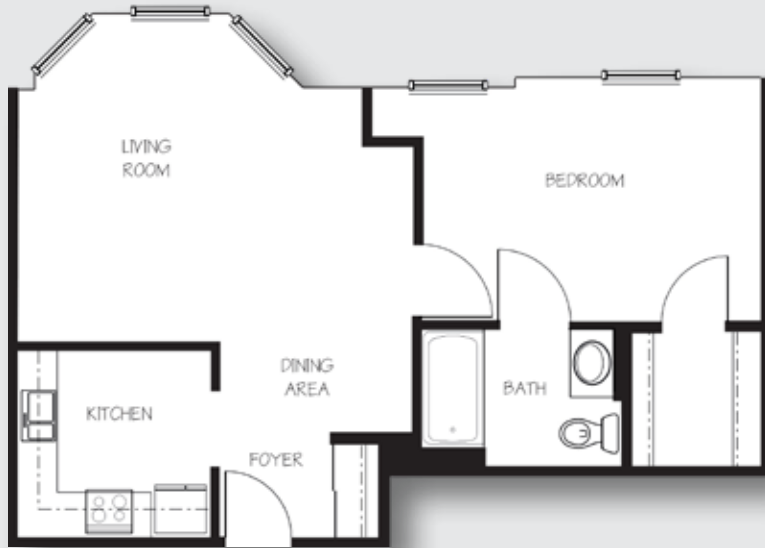

One Bedroom | FLOOR PLANS

Unit G, Unit H
approx. 570 - 635 sq. ft.

\$ _____

Unit F, Unit I, Unit O
approx. 725 - 780 sq. ft.

\$ _____

One Bedroom | FLOOR PLANS

Unit D
approx. 830 sq. ft.

\$ _____

Unit L
approx. 950 sq. ft.

\$ _____