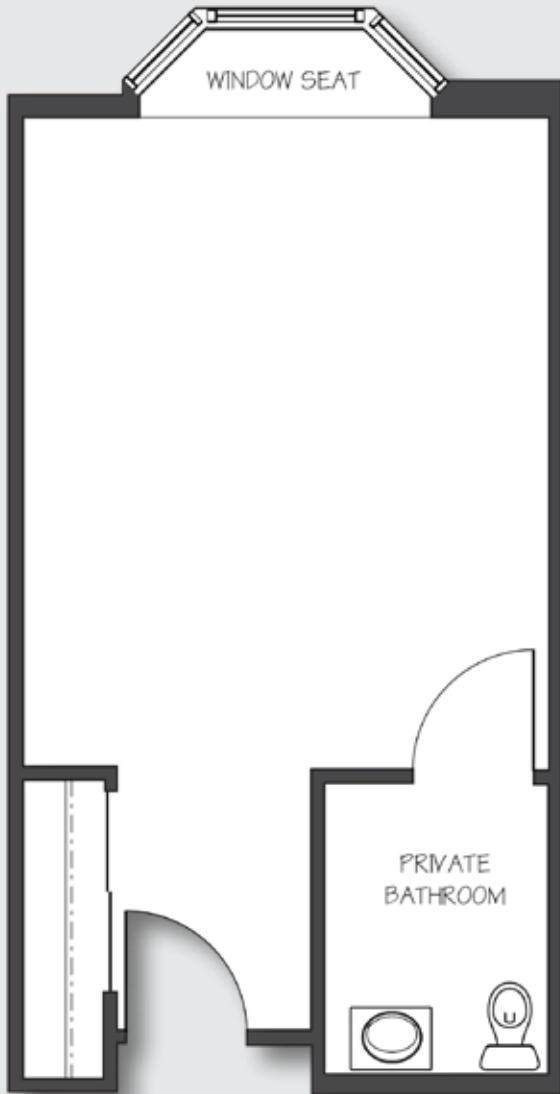

Blu Grotto
HARBOR CAMPUS MEMORY CARE

Studio | FLOOR PLAN

Studio

approx. 147 - 295 sq. ft.

\$ _____