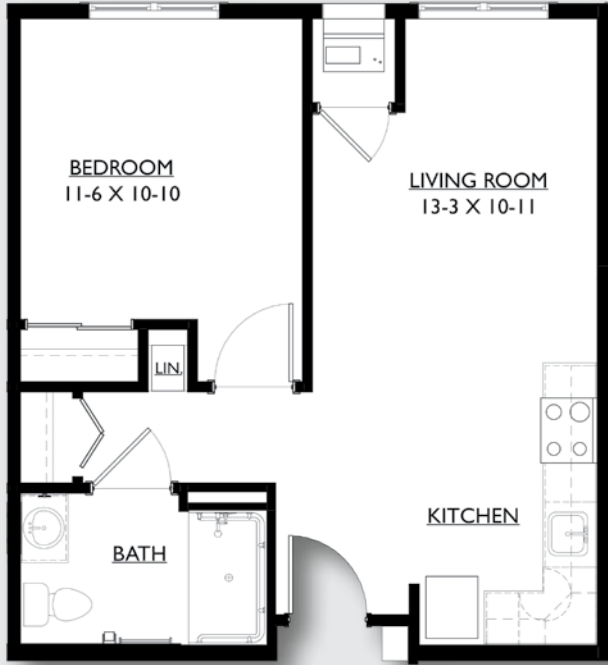

ASSISTED LIVING

One Bedroom | FLOOR PLANS

AL-1

approx. 561 sq. ft.

\$ _____

AL-2

approx. 703 sq. ft.

\$ _____

All pricing subject to change without notice.

GRACE COMMONS

a capri community

One Bedroom | FLOOR PLANS

AL-3

approx. 646 sq. ft.

\$ _____

AL-4

approx. 650 sq. ft.

\$ _____

ASSISTED LIVING

One Bedroom | FLOOR PLANS

AL-5

approx. 599 sq. ft.

\$ _____

GRACE COMMONS