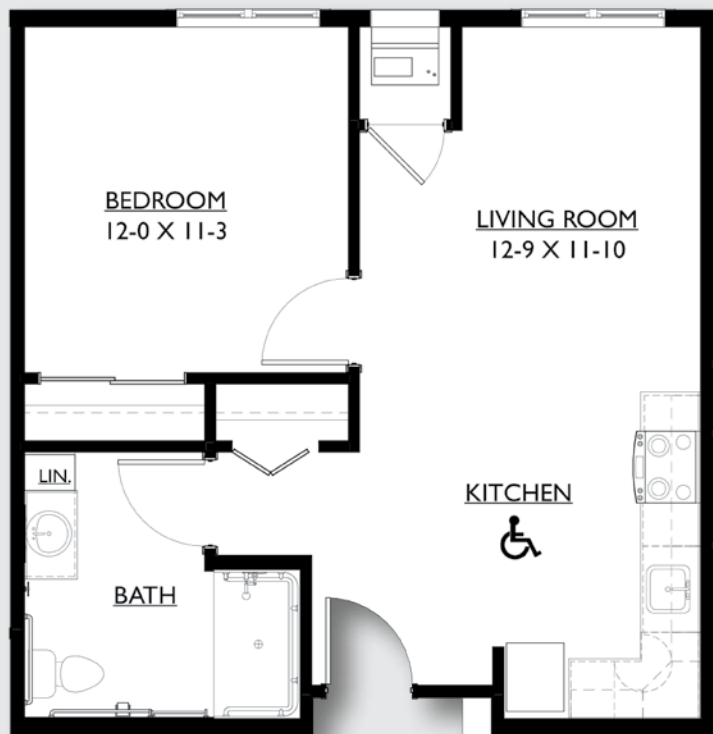

ASSISTED LIVING

One Bedroom | FLOOR PLANS

AL-1

approx. 561 sq. ft.

\$ _____

AL-2

approx. 703 sq. ft.

\$ _____

All pricing subject to change without notice.

GRACE COMMONS

a capri community

One Bedroom | FLOOR PLANS

AL-3

approx. 646 sq. ft.

\$ _____

AL-4

approx. 650 sq. ft.

\$ _____

ASSISTED LIVING

One Bedroom | FLOOR PLANS

AL-5

approx. 599 sq. ft.

\$ _____

GRACE COMMONS