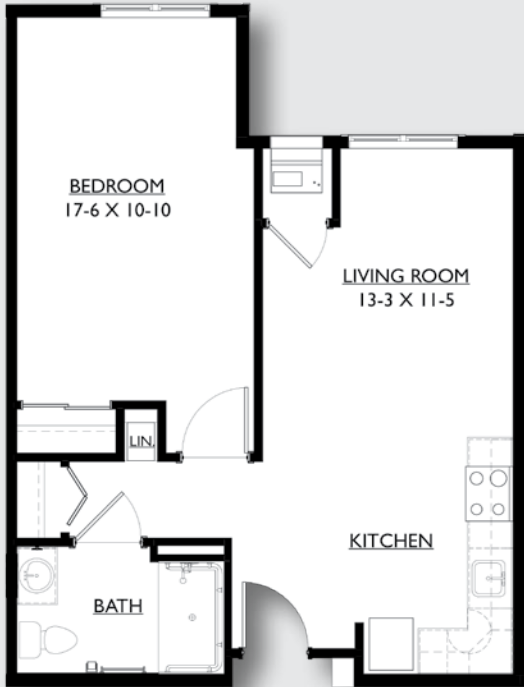

ASSISTED LIVING

One Bedroom | FLOOR PLANS

AL-1

approx. 561 sq. ft.

\$ _____

AL-2

approx. 703 sq. ft.

\$ _____

All pricing subject to change without notice.

GRACE COMMONS

a capri community

One Bedroom | FLOOR PLANS

AL-3

approx. 646 sq. ft.

\$ _____

AL-4

approx. 650 sq. ft.

\$ _____

ASSISTED LIVING

One Bedroom | FLOOR PLANS

AL-5

approx. 599 sq. ft.

\$ _____

GRACE COMMONS