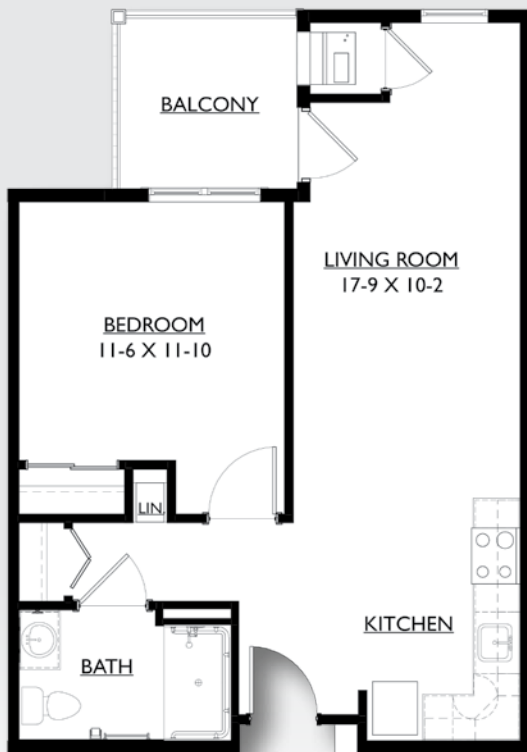

ASSISTED LIVING

One Bedroom | FLOOR PLANS

AL-1

approx. 561 sq. ft.

\$ _____

AL-2

approx. 703 sq. ft.

\$ _____

All pricing subject to change without notice.

GRACE COMMONS

a capri community

One Bedroom | FLOOR PLANS

AL-3

approx. 646 sq. ft.

\$ _____

AL-4

approx. 650 sq. ft.

\$ _____

ASSISTED LIVING

One Bedroom | FLOOR PLANS

AL-5

approx. 599 sq. ft.

\$ _____

GRACE COMMONS