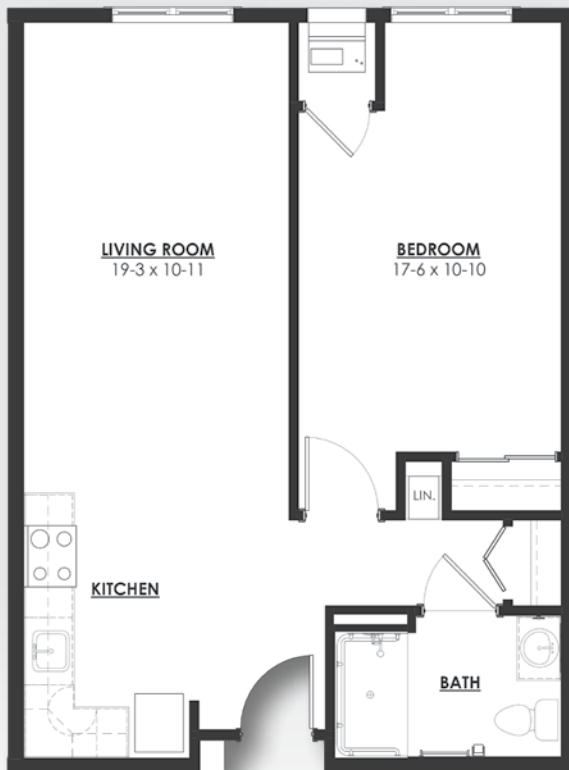

ASSISTED LIVING

One Bedroom | FLOOR PLANS

AL-1

approx. 561 sq. ft.

\$ _____

AL-2

approx. 703 sq. ft.

\$ _____

All pricing subject to change without notice.

GRACE COMMONS

a capri community

One Bedroom | FLOOR PLANS

AL-3

approx. 646 sq. ft.

\$ _____

AL-4

approx. 650 sq. ft.

\$ _____

ASSISTED LIVING

One Bedroom | FLOOR PLANS

AL-5

approx. 599 sq. ft.

\$ _____

GRACE COMMONS