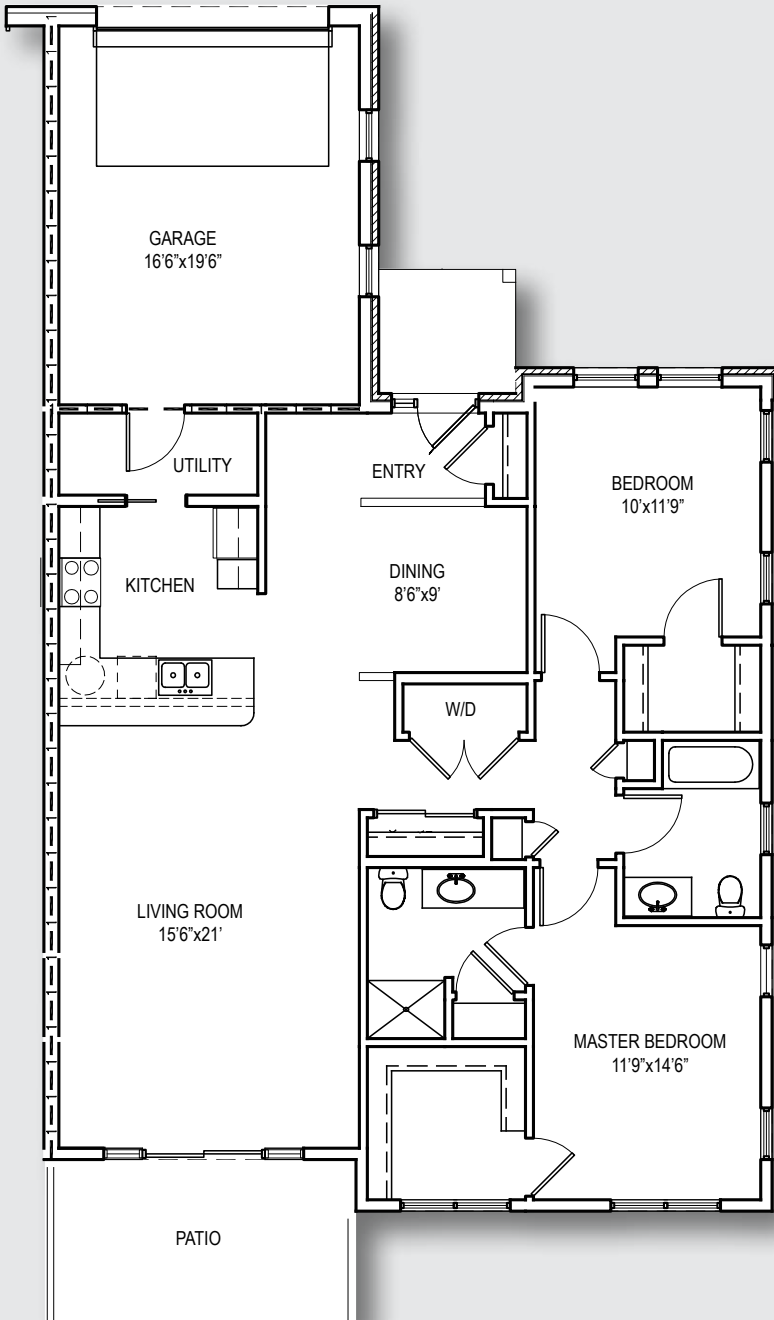

Two Bedroom | FLOOR PLANS

Cottage

approx. 1,500 sq. ft.

$ _____