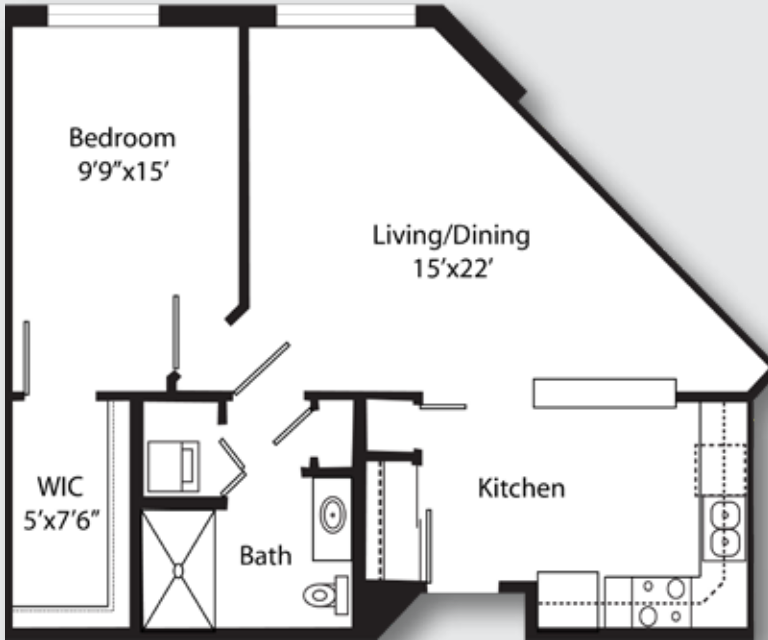

## One Bedroom | FLOOR PLANS

Classic  
approx. 601 sq. ft.

\$ \_\_\_\_\_

Traditional  
approx. 682 sq. ft.

\$ \_\_\_\_\_

## One Bedroom | FLOOR PLANS

Modern  
approx. 755 sq. ft.

\$ \_\_\_\_\_

Contemporary  
approx. 863 sq. ft.

\$ \_\_\_\_\_

## Two Bedroom | FLOOR PLANS

Cottage

approx. 1,500 sq. ft.

\$ \_\_\_\_\_