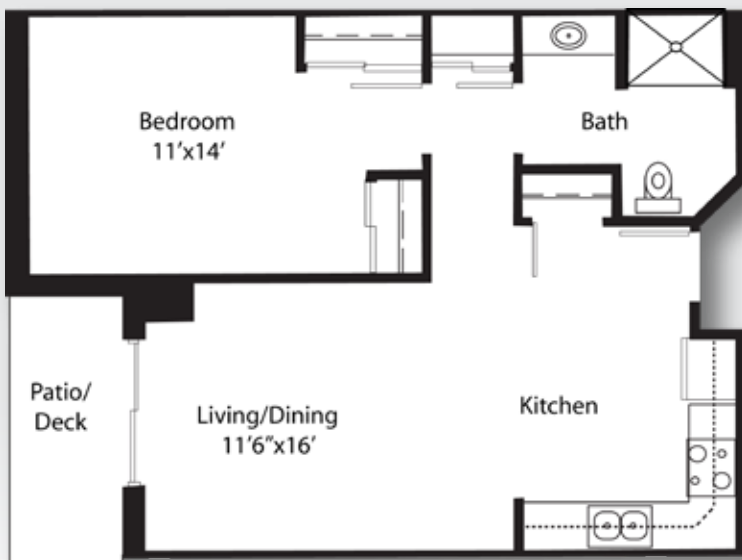

## One Bedroom | FLOOR PLANS

Classic  
approx. 601 sq. ft.

\$ \_\_\_\_\_

Traditional  
approx. 682 sq. ft.

\$ \_\_\_\_\_

## One Bedroom | FLOOR PLANS

Modern  
approx. 755 sq. ft.

\$ \_\_\_\_\_

Contemporary  
approx. 863 sq. ft.

\$ \_\_\_\_\_

## Two Bedroom | FLOOR PLANS

Cottage

approx. 1,500 sq. ft.

\$ \_\_\_\_\_