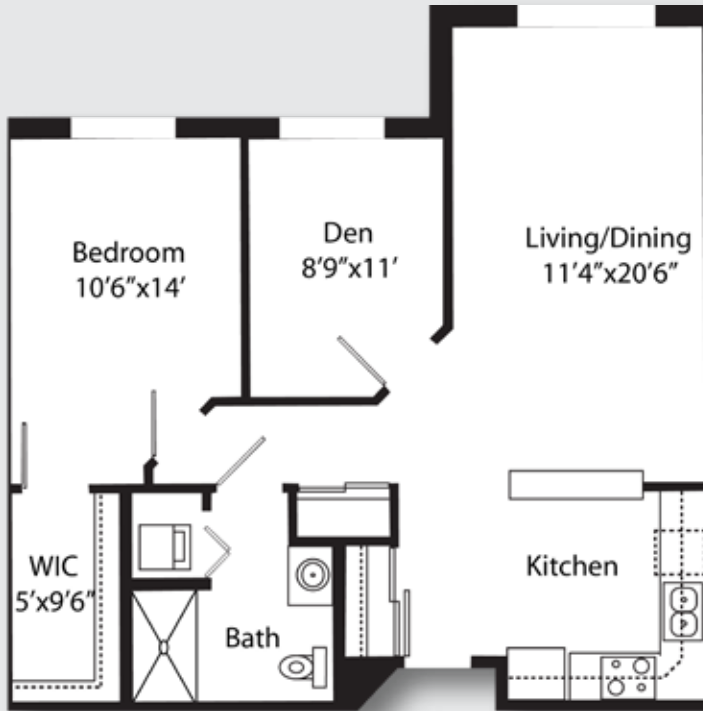

## One Bedroom | FLOOR PLANS

Modern  
approx. 755 sq. ft.

\$ \_\_\_\_\_

Contemporary  
approx. 863 sq. ft.

\$ \_\_\_\_\_

## One Bedroom | FLOOR PLANS

Den

approx. 916 sq. ft.

\$ \_\_\_\_\_

Deluxe

approx. 1,056 sq. ft.

\$ \_\_\_\_\_

**THE GABLES**  
OF GERMANTOWN

## Two Bedroom | FLOOR PLANS

Cottage

approx. 1,500 sq. ft.

\$ \_\_\_\_\_