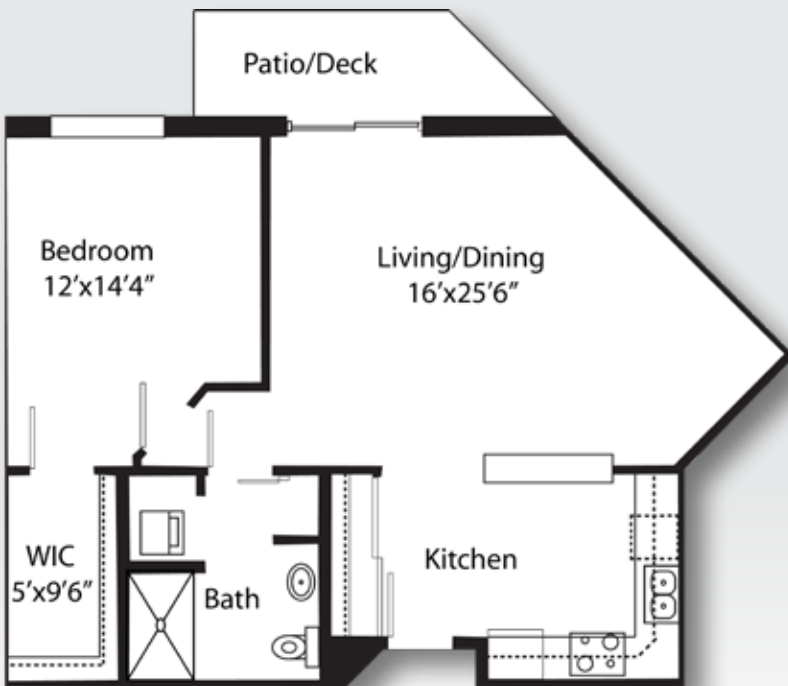

## One Bedroom | FLOOR PLANS

Classic  
approx. 601 sq. ft.

\$ \_\_\_\_\_

Traditional  
approx. 682 sq. ft.

\$ \_\_\_\_\_

## One Bedroom | FLOOR PLANS

Modern  
approx. 755 sq. ft.

\$ \_\_\_\_\_

Contemporary  
approx. 863 sq. ft.

\$ \_\_\_\_\_

## One Bedroom | FLOOR PLANS

Den

approx. 916 sq. ft.

\$ \_\_\_\_\_

Deluxe

approx. 1,056 sq. ft.

\$ \_\_\_\_\_

**THE GABLES**  
OF GERMANTOWN