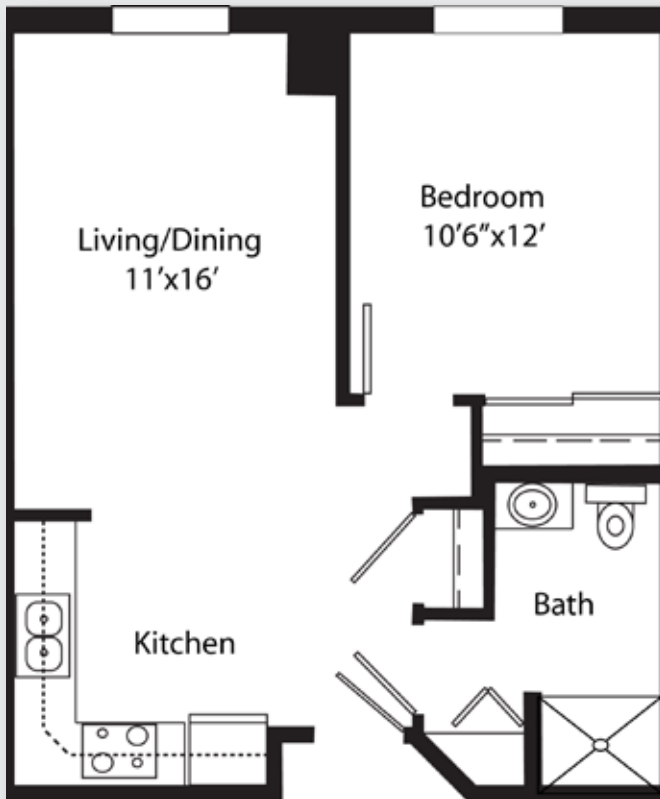

## One Bedroom | FLOOR PLANS

Classic  
approx. 601 sq. ft.

\$ \_\_\_\_\_

Traditional  
approx. 682 sq. ft.

\$ \_\_\_\_\_

## One Bedroom | FLOOR PLANS

Modern  
approx. 755 sq. ft.

\$ \_\_\_\_\_

Contemporary  
approx. 863 sq. ft.

\$ \_\_\_\_\_

## Two Bedroom | FLOOR PLANS

Cottage

approx. 1,500 sq. ft.

\$ \_\_\_\_\_