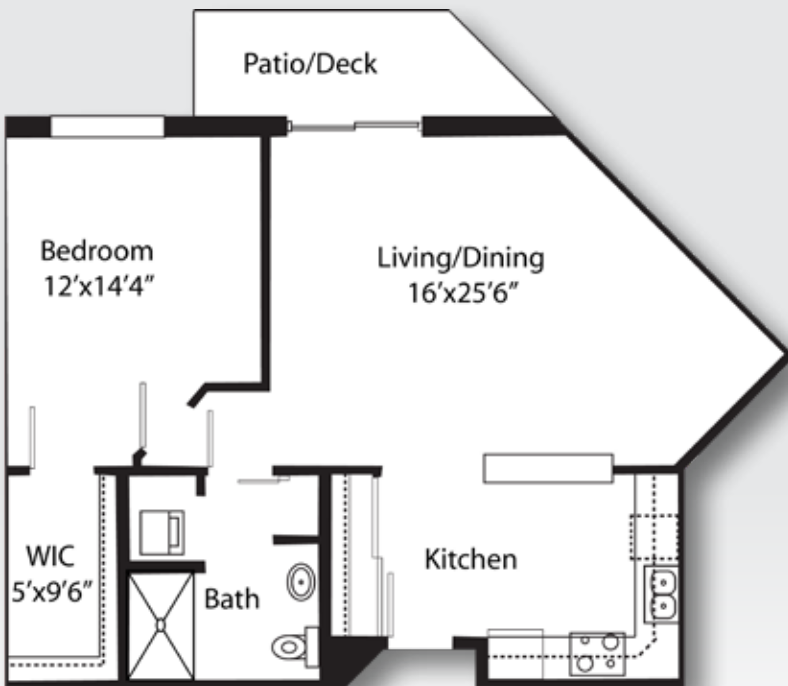

Himmel Haus INDEPENDENT LIVING

One Bedroom | FLOOR PLANS

Classic
approx. 601 sq. ft.

\$ _____

Traditional
approx. 682 sq. ft.

\$ _____

Himmel Haus INDEPENDENT LIVING

One Bedroom | FLOOR PLANS

Modern
approx. 755 sq. ft.

\$ _____

Contemporary
approx. 863 sq. ft.

\$ _____

Himmel Haus INDEPENDENT LIVING

One Bedroom | FLOOR PLANS

Den

approx. 916 sq. ft.

\$ _____

Deluxe

approx. 1,056 sq. ft.

\$ _____

THE GABLES
OF GERMANTOWN

a capri community