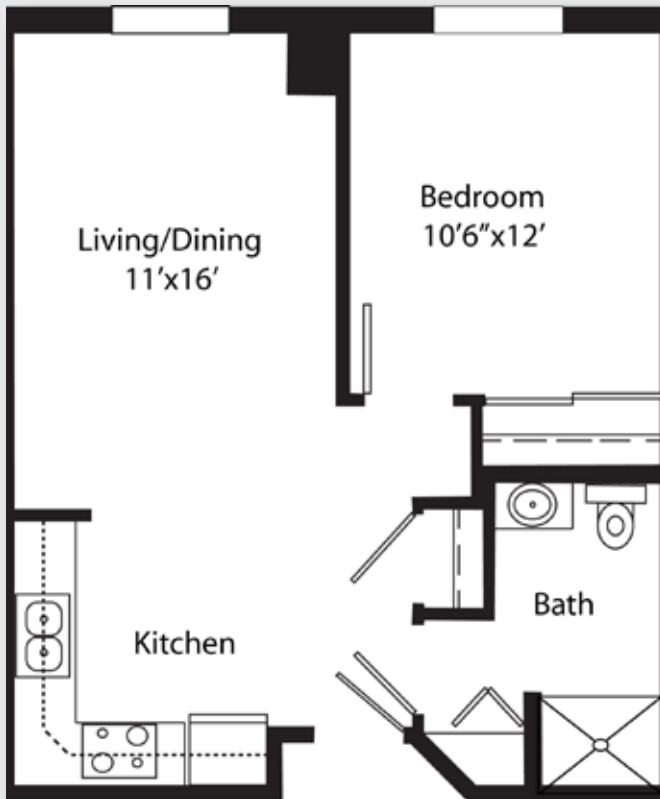

Himmel Haus INDEPENDENT LIVING

One Bedroom | FLOOR PLANS

Classic
approx. 601 sq. ft.

\$ _____

Traditional
approx. 682 sq. ft.

\$ _____

Himmel Haus INDEPENDENT LIVING

One Bedroom | FLOOR PLANS

Modern
approx. 755 sq. ft.

\$ _____

Contemporary
approx. 863 sq. ft.

\$ _____

Himmel Haus INDEPENDENT LIVING

One Bedroom | FLOOR PLANS

Den

approx. 916 sq. ft.