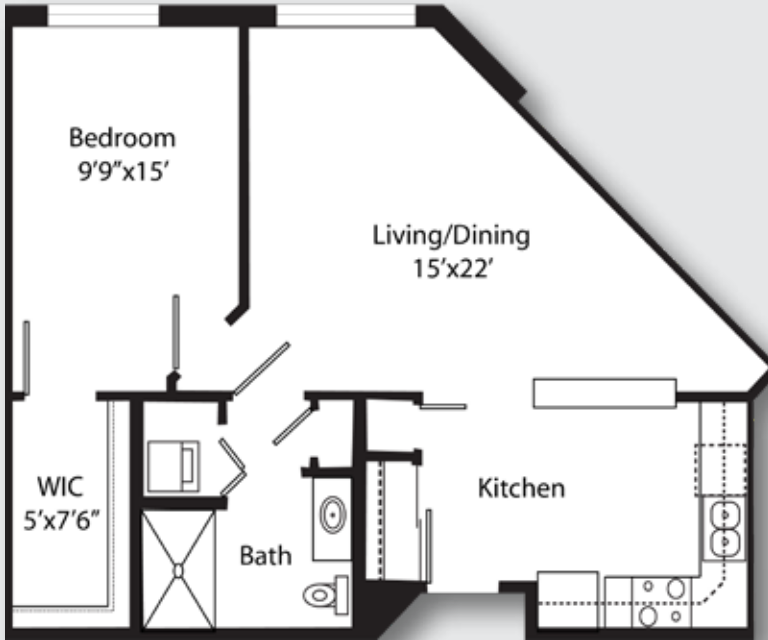

Himmel Haus INDEPENDENT LIVING

One Bedroom | FLOOR PLANS

Classic
approx. 601 sq. ft.

\$ _____

Traditional
approx. 682 sq. ft.

\$ _____

Himmel Haus INDEPENDENT LIVING

One Bedroom | FLOOR PLANS

Modern
approx. 755 sq. ft.

\$ _____

Contemporary
approx. 863 sq. ft.

\$ _____

Himmel Haus INDEPENDENT LIVING

One Bedroom | FLOOR PLANS

Den

approx. 916 sq. ft.

\$ _____

Deluxe

approx. 1,056 sq. ft.

\$ _____

THE GABLES
OF GERMANTOWN

a capri community