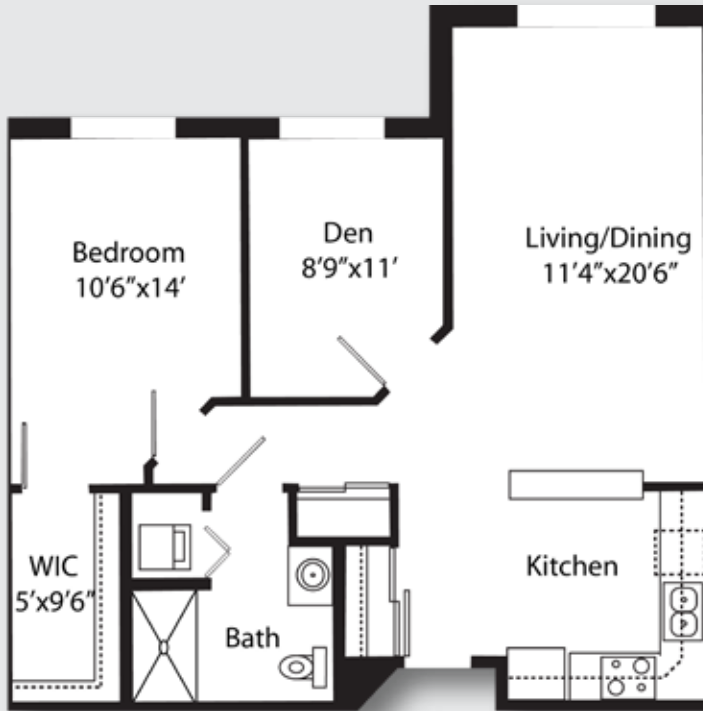

Himmel Haus INDEPENDENT LIVING

One Bedroom | FLOOR PLANS

Classic
approx. 601 sq. ft.

\$ _____

Traditional
approx. 682 sq. ft.

\$ _____

Himmel Haus INDEPENDENT LIVING

One Bedroom | FLOOR PLANS

Modern
approx. 755 sq. ft.

\$ _____

Contemporary
approx. 863 sq. ft.

\$ _____

Himmel Haus INDEPENDENT LIVING

One Bedroom | FLOOR PLANS

Den

approx. 916 sq. ft.

\$ _____

Deluxe

approx. 1,056 sq. ft.

\$ _____

THE GABLES
OF GERMANTOWN

a capri community