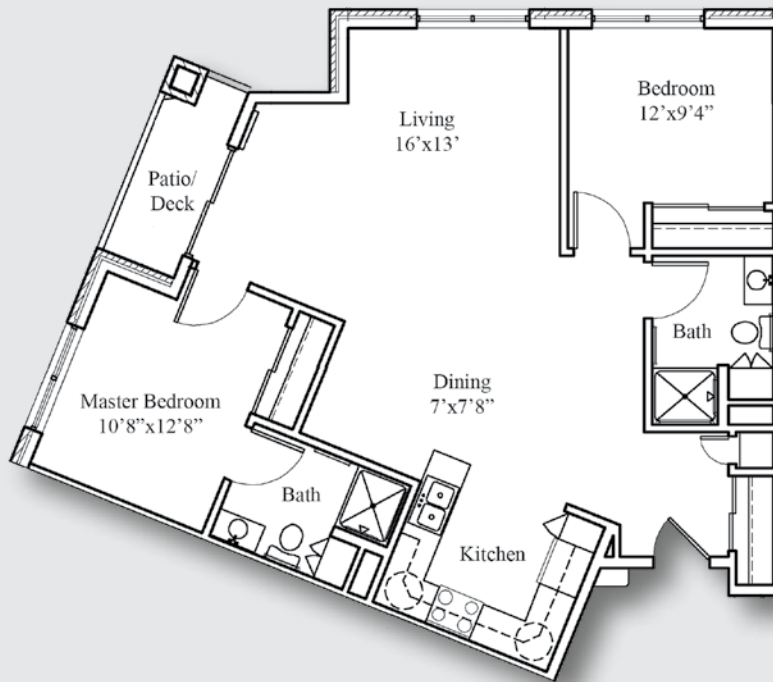

Two Bedroom | FLOOR PLANS

Classic
approx. 862 sq. ft.

\$ _____

Traditional
approx. 929 sq. ft.

\$ _____

Two Bedroom | FLOOR PLANS

Luxury
approx. 1,060 sq. ft.

\$ _____

Deluxe
approx. 1,091 sq. ft.

\$ _____