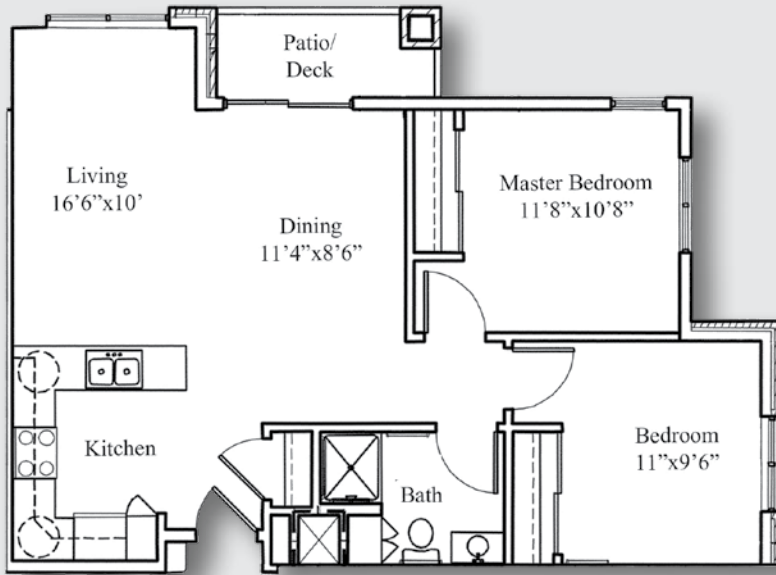

Two Bedroom | FLOOR PLANS

Classic
approx. 862 sq. ft.

\$ _____

Traditional
approx. 929 sq. ft.

\$ _____

Two Bedroom | FLOOR PLANS

Luxury
approx. 1,060 sq. ft.

\$ _____

Deluxe
approx. 1,091 sq. ft.

\$ _____