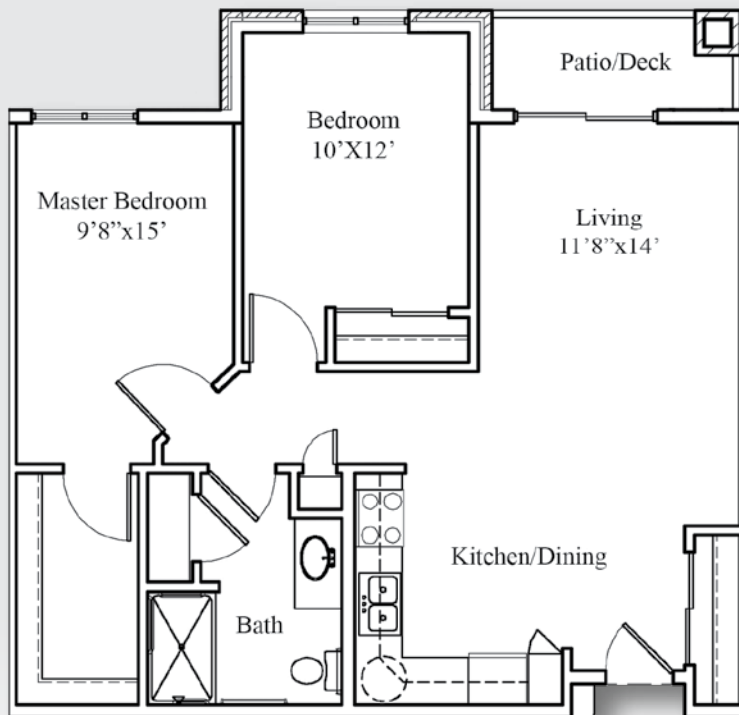

Two Bedroom | FLOOR PLANS

Classic
approx. 862 sq. ft.

\$ _____

Traditional
approx. 929 sq. ft.

\$ _____

Two Bedroom | FLOOR PLANS

Luxury
approx. 1,060 sq. ft.

\$ _____

Deluxe
approx. 1,091 sq. ft.

\$ _____