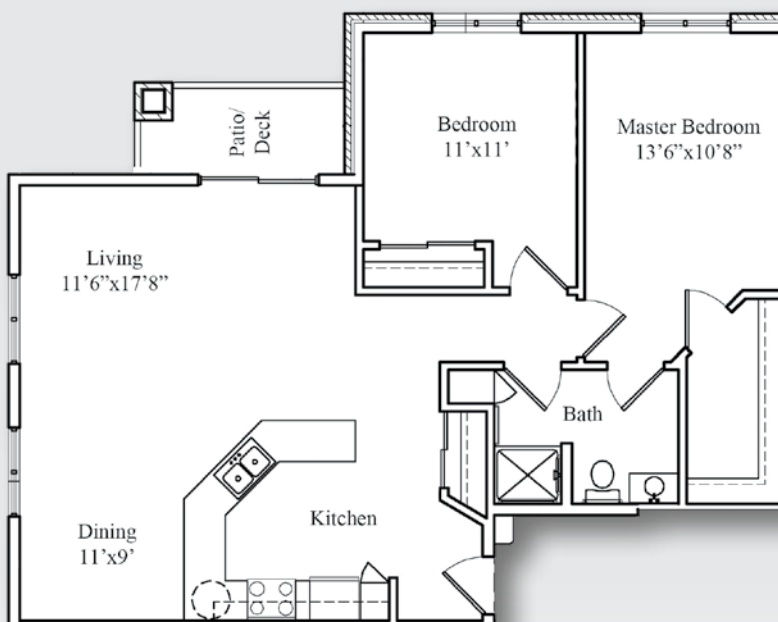

Two Bedroom | FLOOR PLANS

Classic
approx. 862 sq. ft.

\$ _____

Traditional
approx. 929 sq. ft.

\$ _____

Two Bedroom | FLOOR PLANS

Luxury
approx. 1,060 sq. ft.

\$ _____

Deluxe
approx. 1,091 sq. ft.

\$ _____