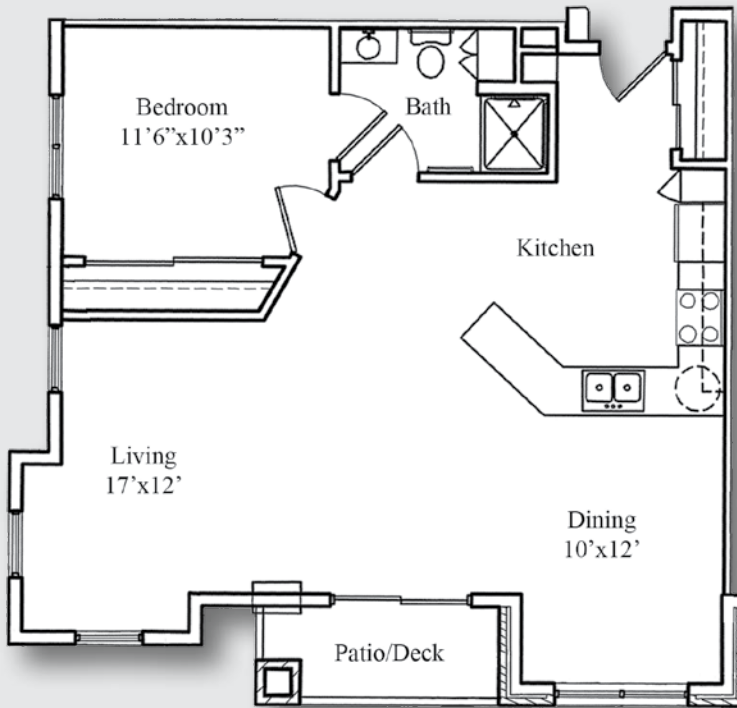

One Bedroom | FLOOR PLANS

Classic  
approx. 610 sq. ft.

\$ \_\_\_\_\_

Classic with Den  
approx. 669 sq. ft.

\$ \_\_\_\_\_

One Bedroom | FLOOR PLANS

Deluxe  
approx. 843 sq. ft.

\$ \_\_\_\_\_

Grand  
approx. 851 sq. ft.

\$ \_\_\_\_\_