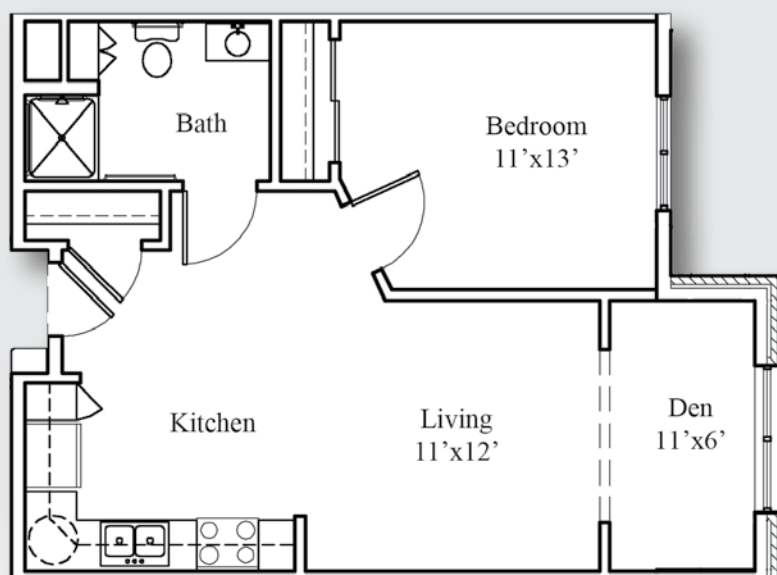

One Bedroom | FLOOR PLANS

Classic  
approx. 610 sq. ft.

\$ \_\_\_\_\_

Classic with Den  
approx. 669 sq. ft.

\$ \_\_\_\_\_

One Bedroom | FLOOR PLANS

Deluxe  
approx. 843 sq. ft.

\$ \_\_\_\_\_

Grand  
approx. 851 sq. ft.

\$ \_\_\_\_\_