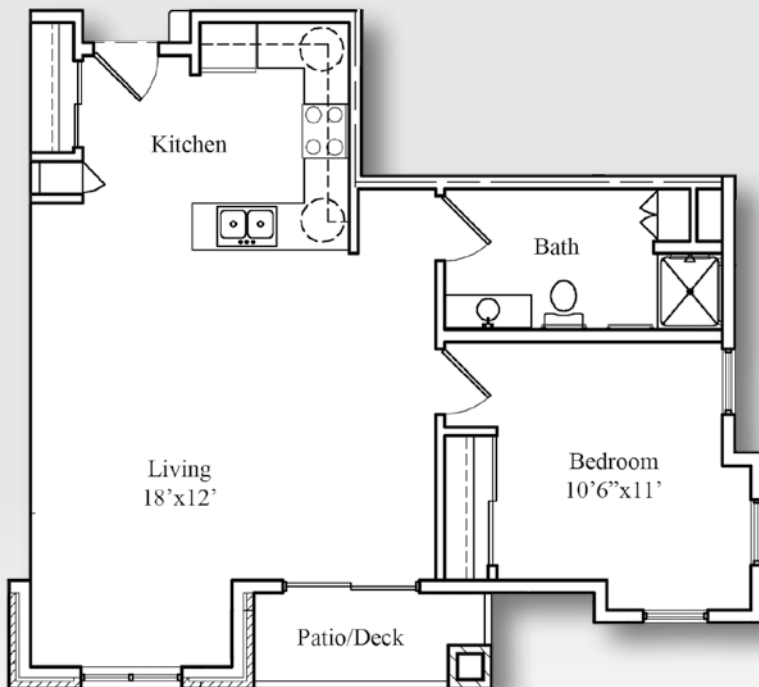

One Bedroom | FLOOR PLANS

Classic  
approx. 610 sq. ft.

\$ \_\_\_\_\_

Classic with Den  
approx. 669 sq. ft.

\$ \_\_\_\_\_

One Bedroom | FLOOR PLANS

Deluxe  
approx. 843 sq. ft.

\$ \_\_\_\_\_

Grand  
approx. 851 sq. ft.

\$ \_\_\_\_\_