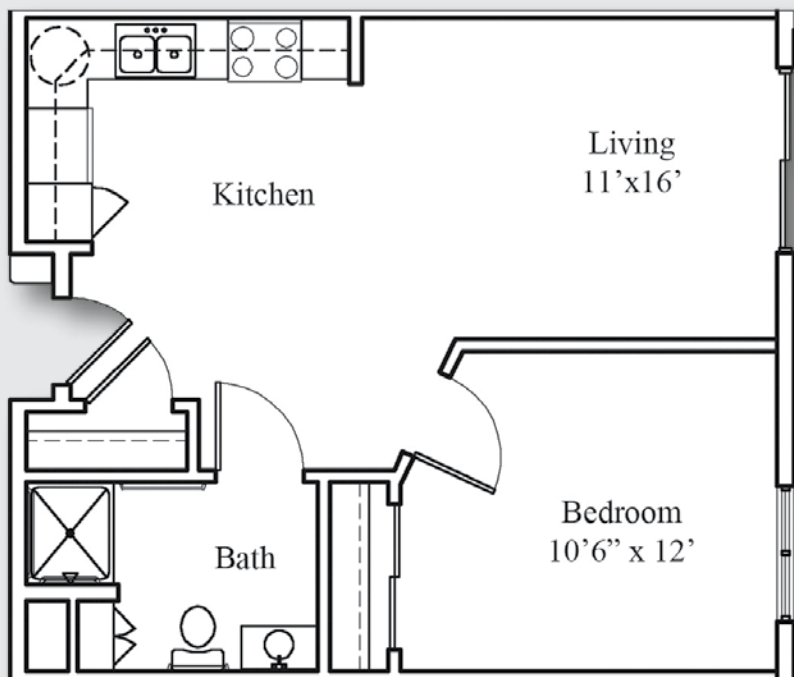

One Bedroom | FLOOR PLANS

Classic  
approx. 610 sq. ft.

\$ \_\_\_\_\_

Classic with Den  
approx. 669 sq. ft.

\$ \_\_\_\_\_

One Bedroom | FLOOR PLANS

Deluxe  
approx. 843 sq. ft.

\$ \_\_\_\_\_

Grand  
approx. 851 sq. ft.

\$ \_\_\_\_\_