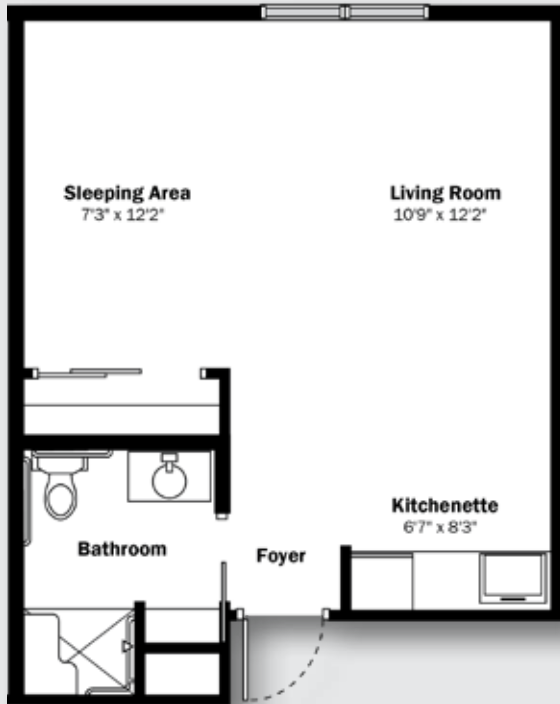

ASSISTED LIVING

Studio/1 Bedroom | FLOOR PLANS

Studio

approx. 450 sq. ft.

\$ _____

One Bedroom
w/Kitchenette

approx. 600 sq. ft.

\$ _____

All pricing subject to change without notice.
*H, B & C have similar layouts with only minor changes at window.

One Bedroom | FLOOR PLANS

One Bedroom
approx. 700 sq. ft.

\$ _____

One Bedroom w/Den
approx. 750 sq. ft.