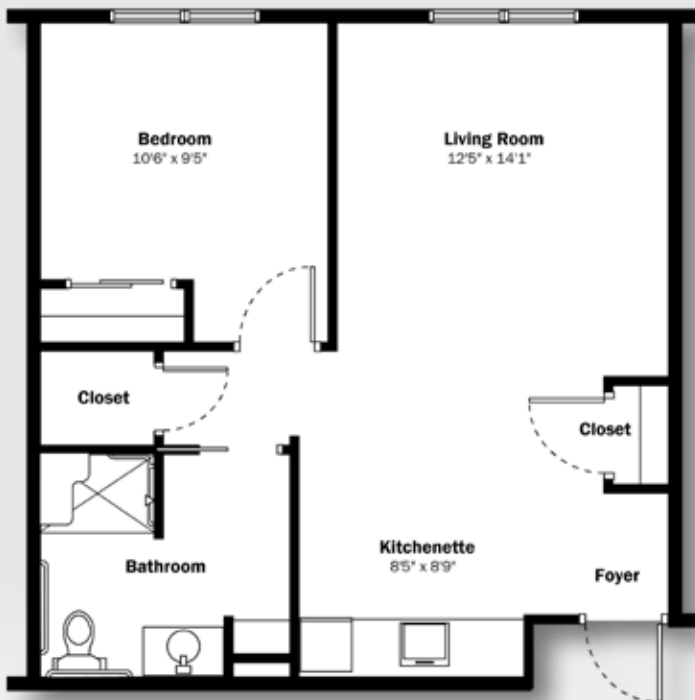

ASSISTED LIVING

Studio/1 Bedroom | FLOOR PLANS

Studio

approx. 450 sq. ft.

\$ _____

One Bedroom
w/Kitchenette

approx. 600 sq. ft.

\$ _____

All pricing subject to change without notice.
*H, B & C have similar layouts with only minor changes at window.

One Bedroom | FLOOR PLANS

One Bedroom
approx. 700 sq. ft.

\$ _____

One Bedroom w/Den
approx. 750 sq. ft.