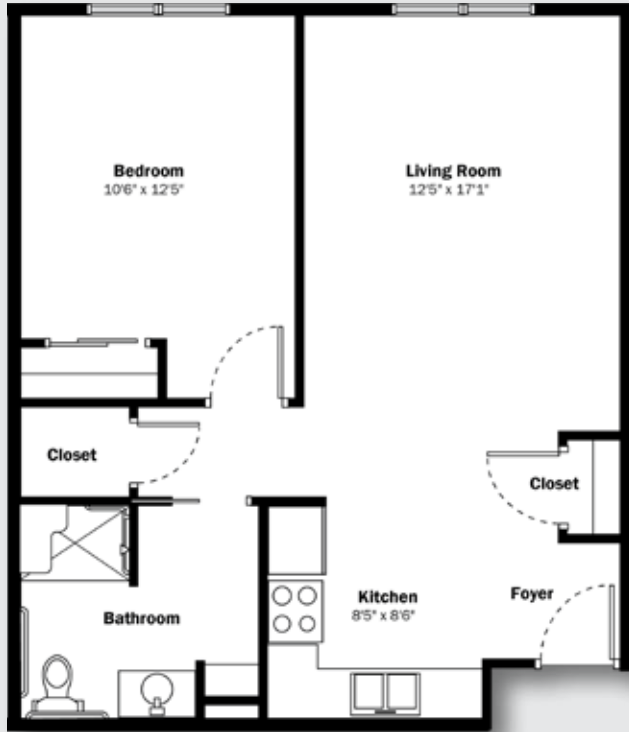

ASSISTED LIVING

Studio/1 Bedroom | FLOOR PLANS

Studio

approx. 450 sq. ft.

\$ _____

One Bedroom
w/Kitchenette

approx. 600 sq. ft.

\$ _____

All pricing subject to change without notice.
*H, B & C have similar layouts with only minor changes at window.

One Bedroom | FLOOR PLANS

One Bedroom
approx. 700 sq. ft.

\$ _____

One Bedroom w/Den
approx. 750 sq. ft.