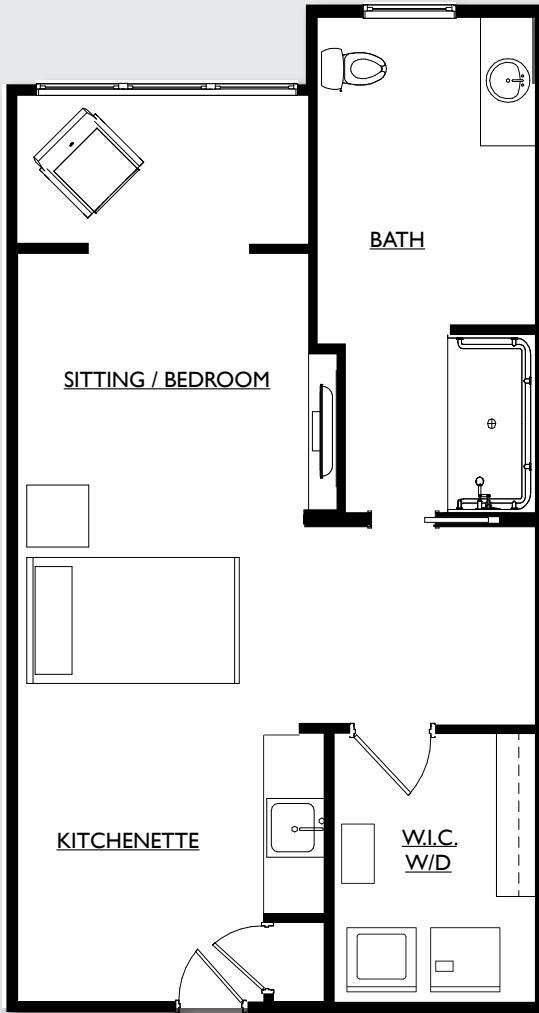

Studio | FLOOR PLAN

Studio\*

approx. 416-617 sq. ft.

\$ \_\_\_\_\_

All pricing subject to change without notice.  
\*Variations in Studio floor plans occur.