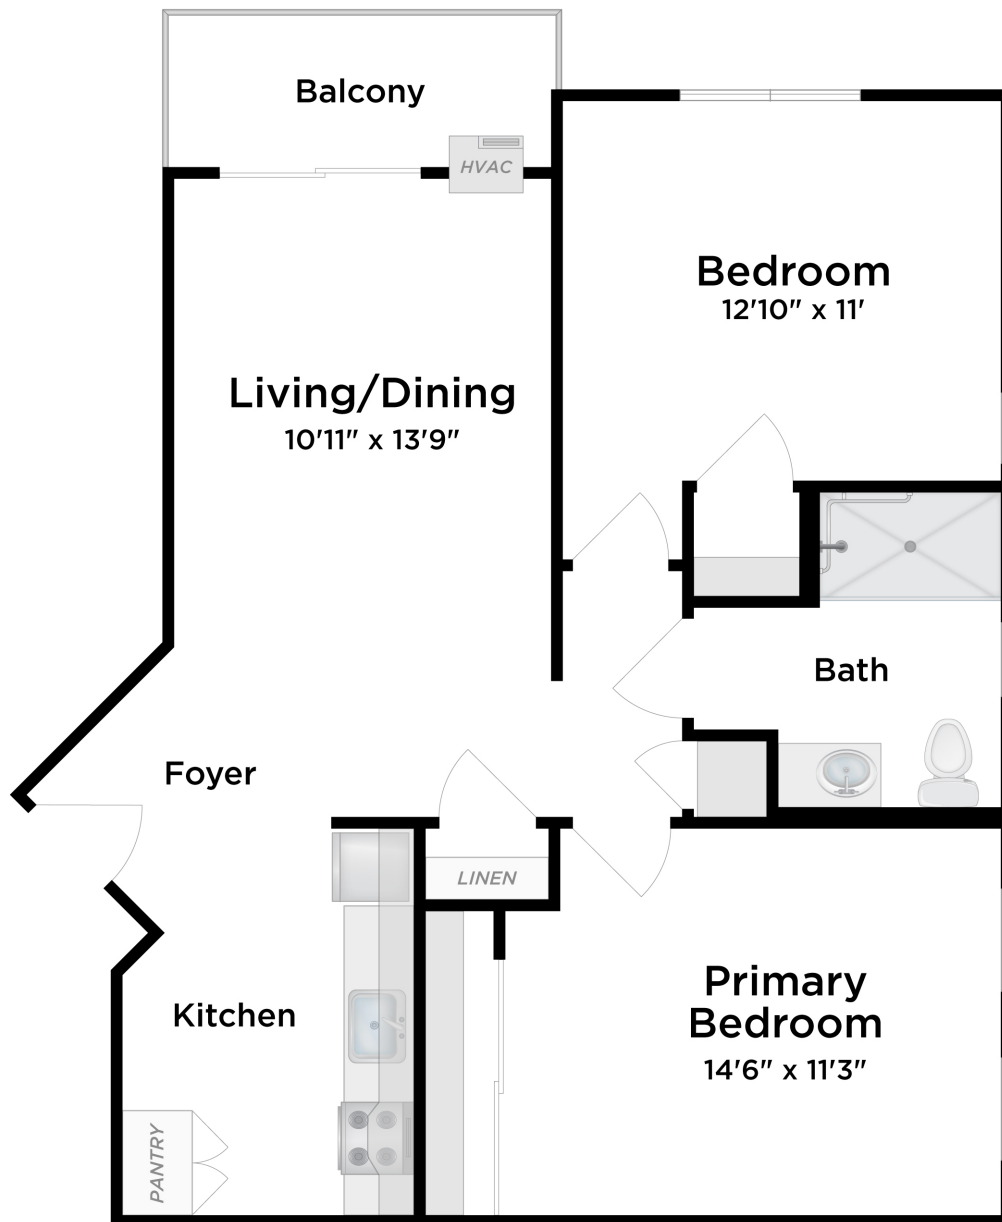

St. Catherine Commons
ASSISTED LIVING

Two Bedroom / Sicilian & Emilia

approx. unit size: 834 sq. ft.

\$ _____

All pricing subject to change without notice.