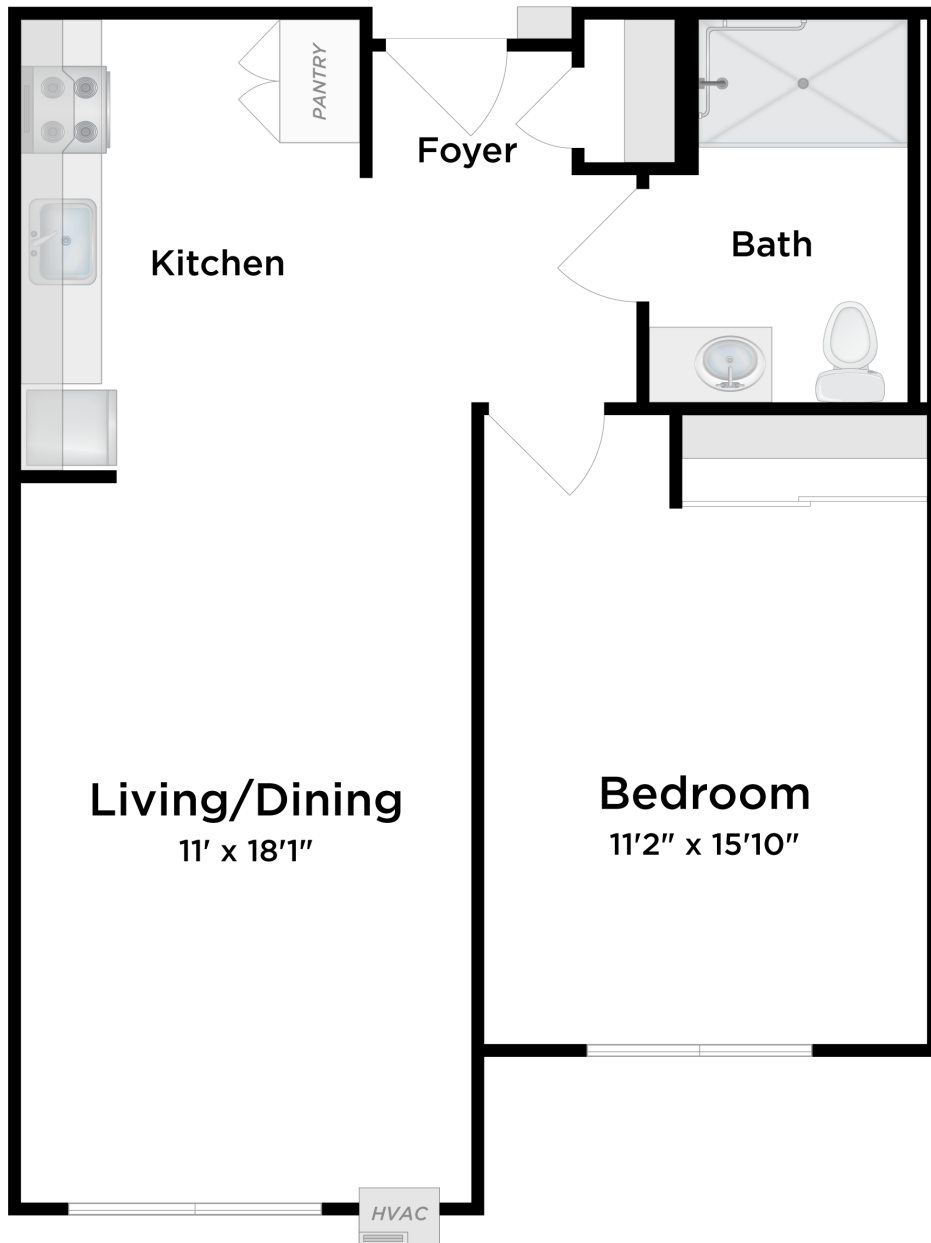

St. Catherine Commons  
ASSISTED LIVING

One Bedroom / Lazio

approx. unit size: 657 sq. ft.

\$ \_\_\_\_\_

*All pricing subject to change without notice.*