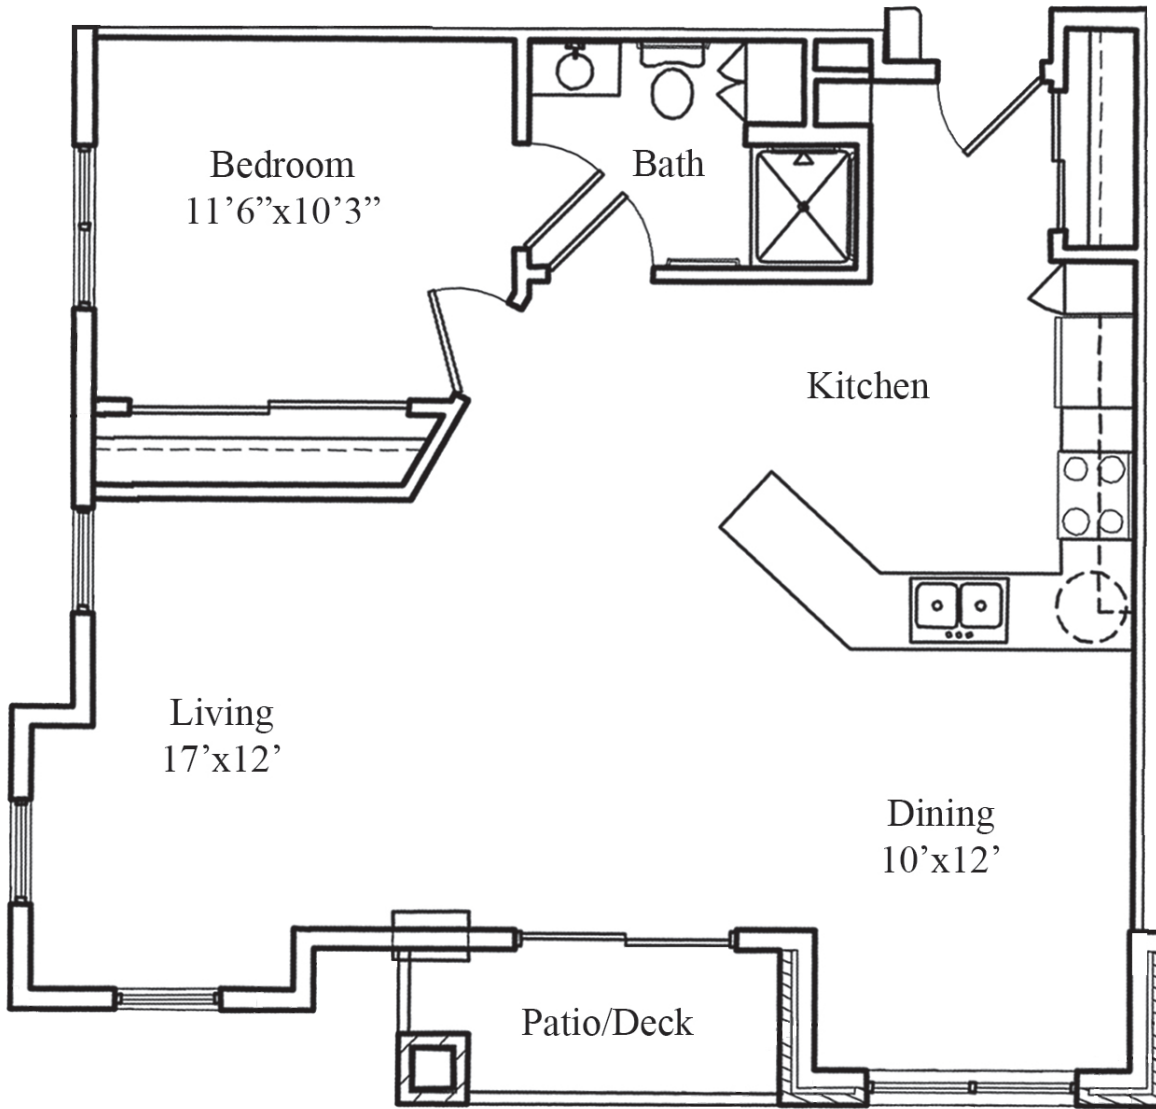

Gables of Germantown  
ASSISTED LIVING

One Bedroom / Deluxe  
approx. unit size: 843 sq. ft.

\$ \_\_\_\_\_

All pricing subject to change without notice.