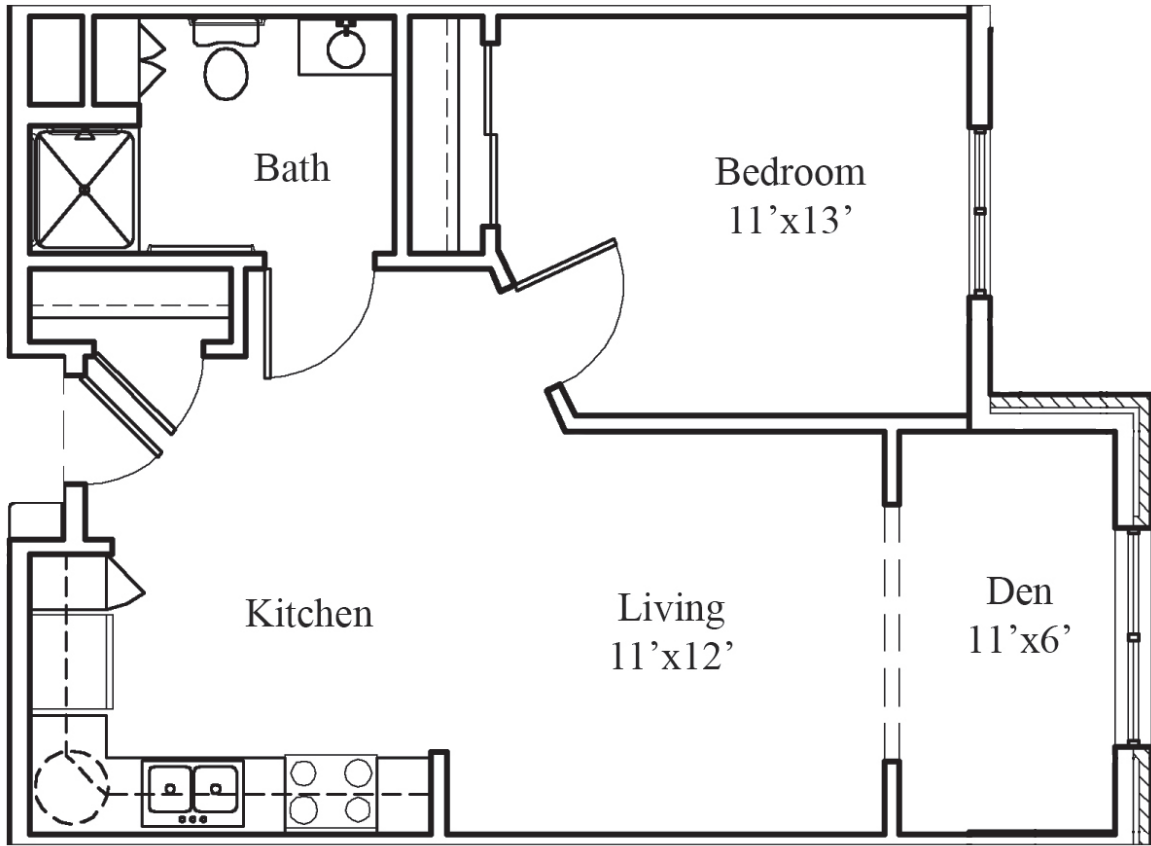

Gables of Germantown  
ASSISTED LIVING

One Bedroom / Classic with Den

approx. unit size: 669 sq. ft.

\$ \_\_\_\_\_

All pricing subject to change without notice.