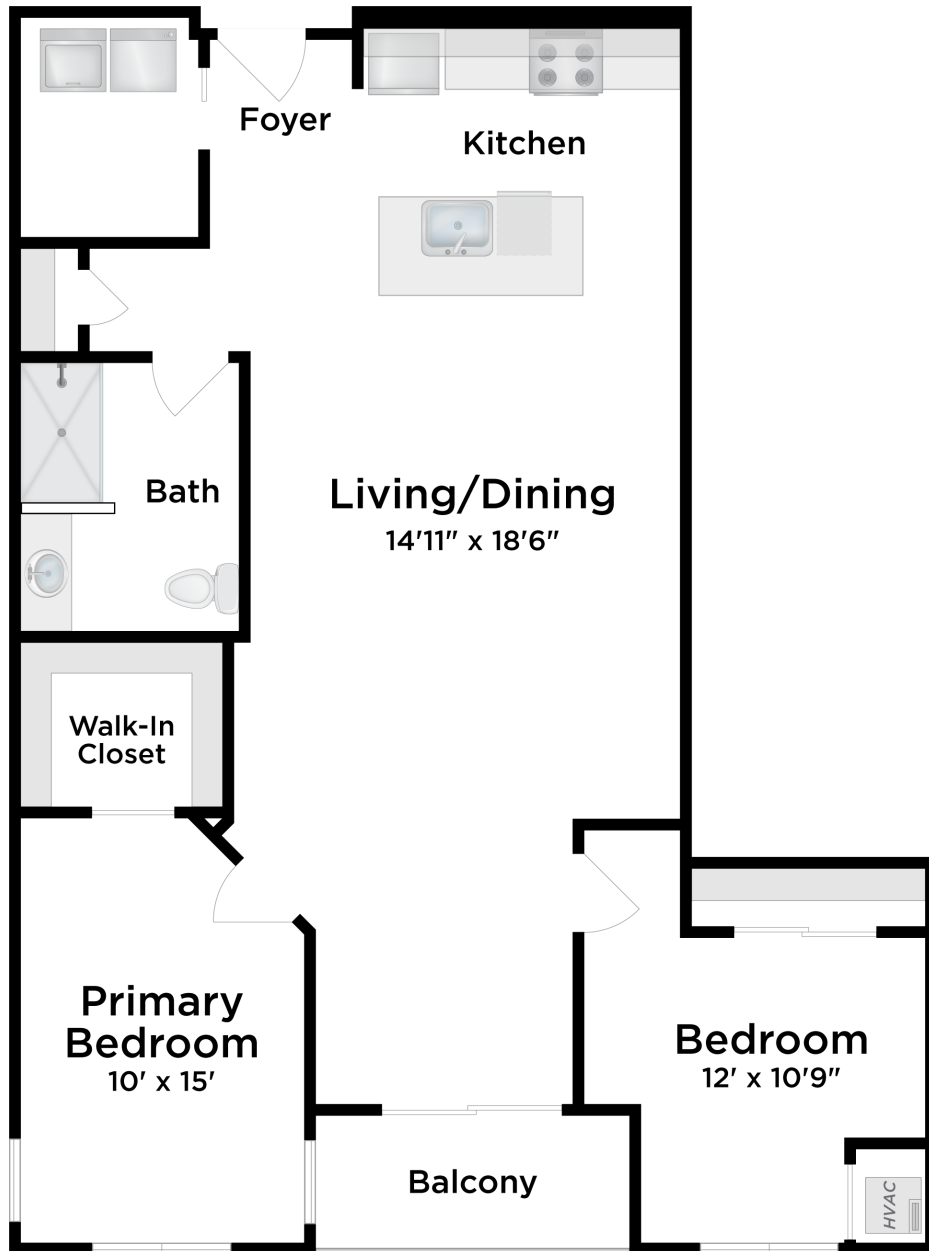

Drumlin Reserve
DRUMLIN RESIDENCES

Two Bedroom / Unit B

209, 219

approx. 1,135 sq. ft.

\$ _____

All pricing subject to change without notice.

DRUMLIN RESERVE

a capri community