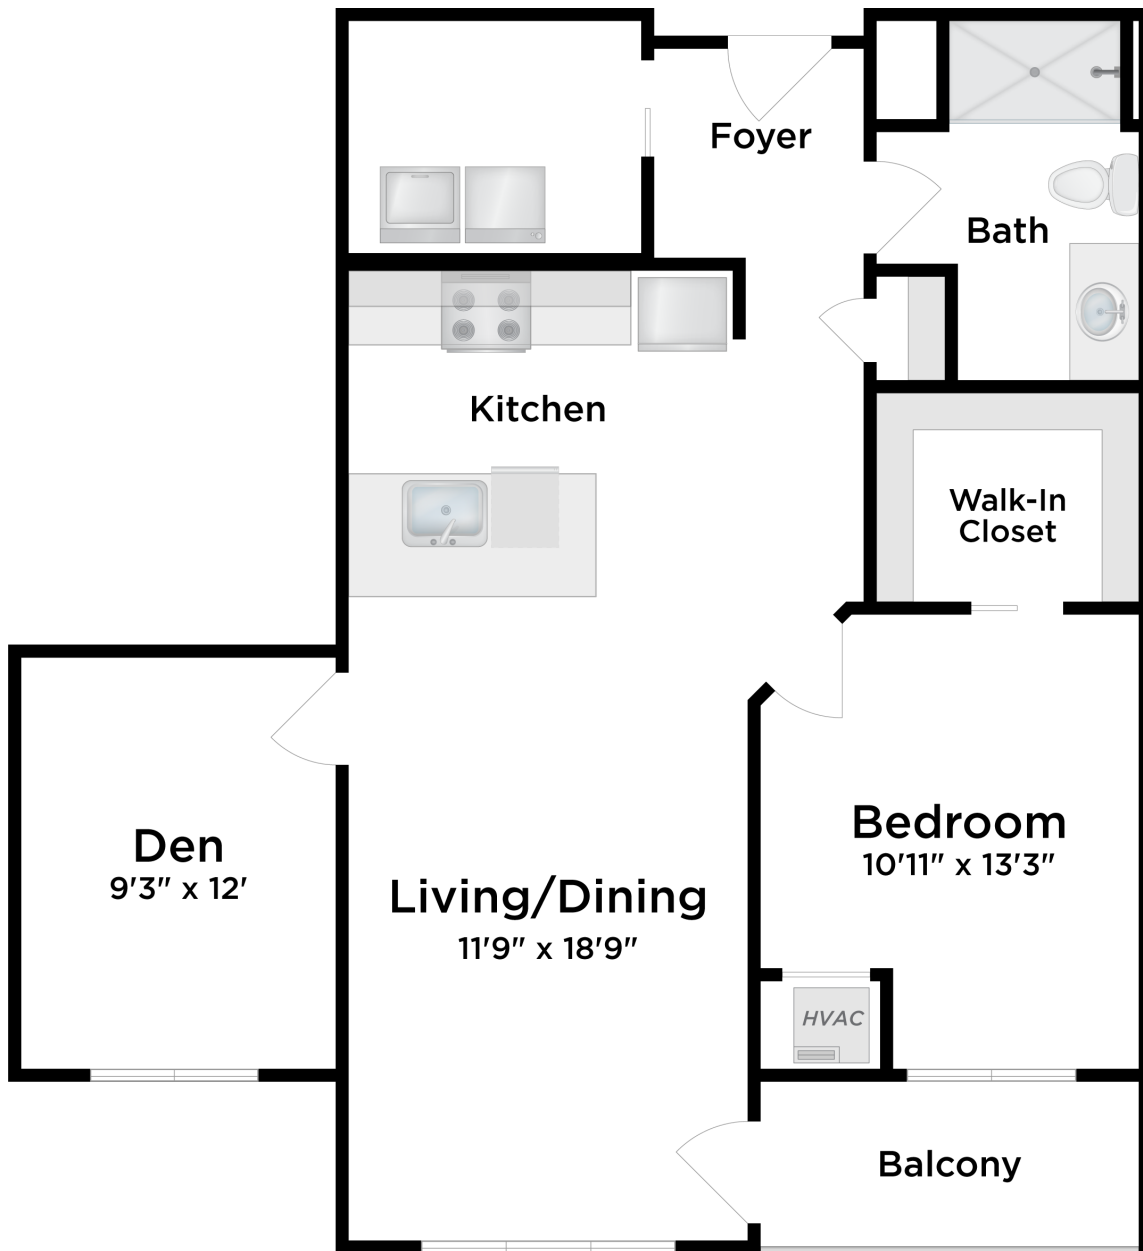

Drumlin Reserve
DRUMLIN RESIDENCES

One Bedroom / Unit K
103, 113

approx. unit size: 914 sq. ft.

\$ _____

All pricing subject to change without notice.

Drumlin Reserve DRUMLIN RESIDENCES

One Bedroom / Unit K

103, 113

approx. unit size: 914 sq. ft.

\$ _____

All pricing subject to change without notice.

DRUMLIN RESERVE

a capri community