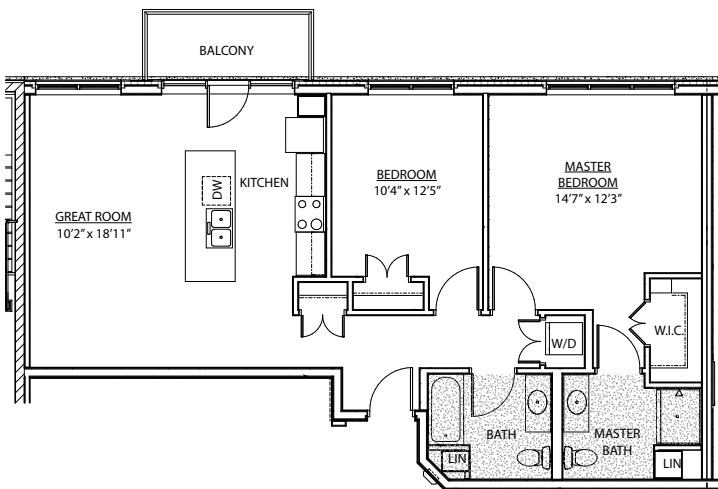

# Penthouse Floor Plans

Penthouse apartments starting at \$3,500/month.

1.1 Unique - approx. 851 sq. ft.

\$ \_\_\_\_\_

1.2 One Plus Den - approx. 935 sq. ft.

\$ \_\_\_\_\_

# Penthouse Floor Plans

2.2 Unique - approx. 1,085 sq. ft.  
\$ \_\_\_\_\_

2.2 Special - approx. 1,115 sq. ft.  
\$ \_\_\_\_\_

# Penthouse Floor Plans

2.2 Corner 4 - approx. 1,146 sq. ft.  
\$ \_\_\_\_\_

2.2 Prime East - approx. 1,202 sq. ft.  
\$ \_\_\_\_\_