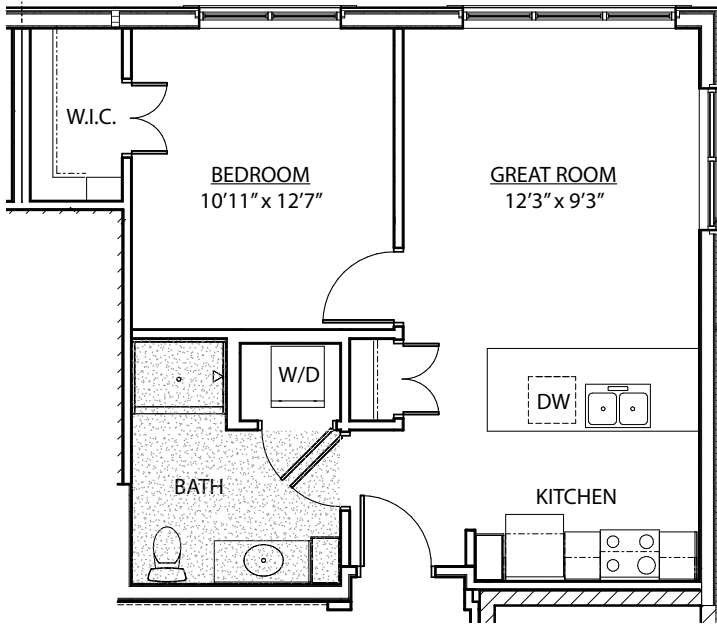

# Penthouse Floor Plans

Penthouse apartments starting at \$3,500/month.

1.1 Unique - approx. 851 sq. ft.

\$ \_\_\_\_\_

1.2 One Plus Den - approx. 935 sq. ft.

\$ \_\_\_\_\_

# Penthouse Floor Plans

2.2 Unique - approx. 1,085 sq. ft.  
\$ \_\_\_\_\_

2.2 Special - approx. 1,115 sq. ft.  
\$ \_\_\_\_\_

# Penthouse Floor Plans

2.2 Corner 4 - approx. 1,146 sq. ft.  
\$ \_\_\_\_\_

2.2 Prime East - approx. 1,202 sq. ft.  
\$ \_\_\_\_\_