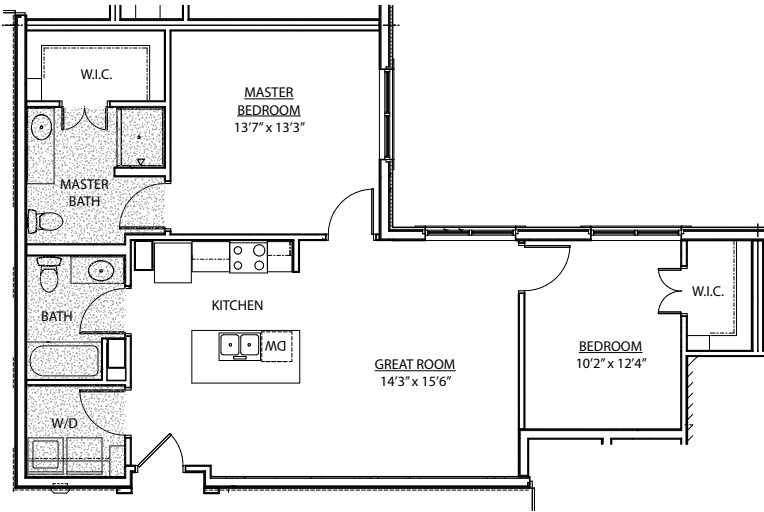

# Penthouse Floor Plans

Penthouse apartments starting at \$3,500/month.

1.1 Unique - approx. 851 sq. ft.

\$ \_\_\_\_\_

1.2 One Plus Den - approx. 935 sq. ft.

\$ \_\_\_\_\_

# Penthouse Floor Plans

2.2 Unique - approx. 1,085 sq. ft.  
\$ \_\_\_\_\_

2.2 Special - approx. 1,115 sq. ft.  
\$ \_\_\_\_\_

# Penthouse Floor Plans

2.2 Corner 4 - approx. 1,146 sq. ft.  
\$ \_\_\_\_\_

2.2 Prime East - approx. 1,202 sq. ft.  
\$ \_\_\_\_\_