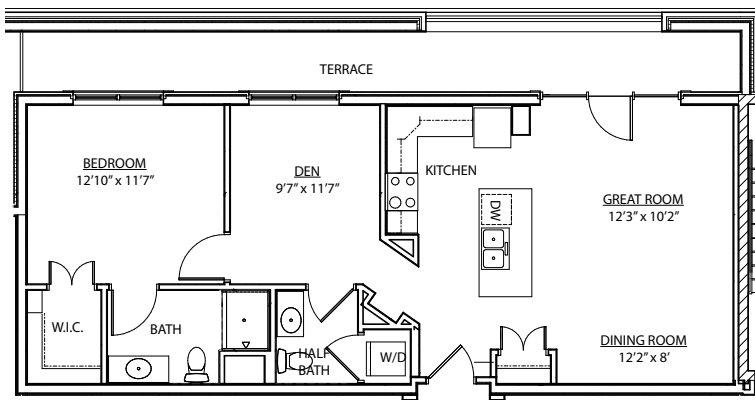

# Penthouse Floor Plans

Penthouse apartments starting at \$3,500/month.

1.1 Unique - approx. 851 sq. ft.

\$ \_\_\_\_\_

1.2 One Plus Den - approx. 935 sq. ft.

\$ \_\_\_\_\_

# Penthouse Floor Plans

2.2 Unique - approx. 1,085 sq. ft.  
\$ \_\_\_\_\_

2.2 Special - approx. 1,115 sq. ft.  
\$ \_\_\_\_\_

# Penthouse Floor Plans

2.2 Corner 4 - approx. 1,146 sq. ft.  
\$ \_\_\_\_\_

2.2 Prime East - approx. 1,202 sq. ft.  
\$ \_\_\_\_\_