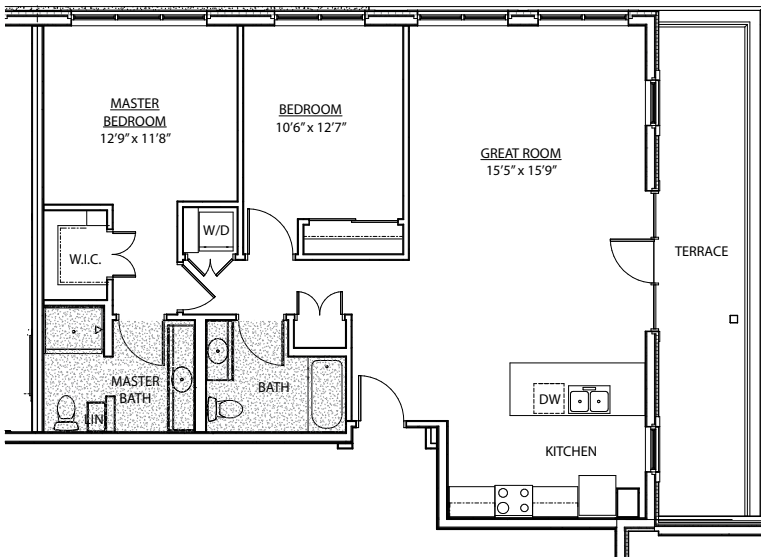

# Penthouse Floor Plans

Penthouse apartments starting at \$3,500/month.

1.1 Unique - approx. 851 sq. ft.

\$ \_\_\_\_\_

1.2 One Plus Den - approx. 935 sq. ft.

\$ \_\_\_\_\_

# Penthouse Floor Plans

2.2 Unique - approx. 1,085 sq. ft.  
\$ \_\_\_\_\_

2.2 Special - approx. 1,115 sq. ft.  
\$ \_\_\_\_\_

# Penthouse Floor Plans

2.2 Corner 4 - approx. 1,146 sq. ft.  
\$ \_\_\_\_\_

2.2 Prime East - approx. 1,202 sq. ft.  
\$ \_\_\_\_\_