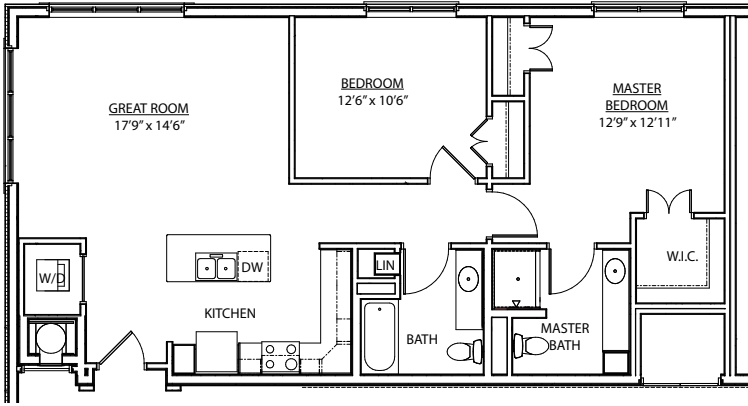

# Penthouse Floor Plans

Penthouse apartments starting at \$3,500/month.

1.1 Unique - approx. 851 sq. ft.

\$ \_\_\_\_\_

1.2 One Plus Den - approx. 935 sq. ft.

\$ \_\_\_\_\_

# Penthouse Floor Plans

2.2 Unique - approx. 1,085 sq. ft.  
\$ \_\_\_\_\_

2.2 Special - approx. 1,115 sq. ft.  
\$ \_\_\_\_\_

# Penthouse Floor Plans

2.2 Corner 4 - approx. 1,146 sq. ft.  
\$ \_\_\_\_\_

2.2 Prime East - approx. 1,202 sq. ft.  
\$ \_\_\_\_\_