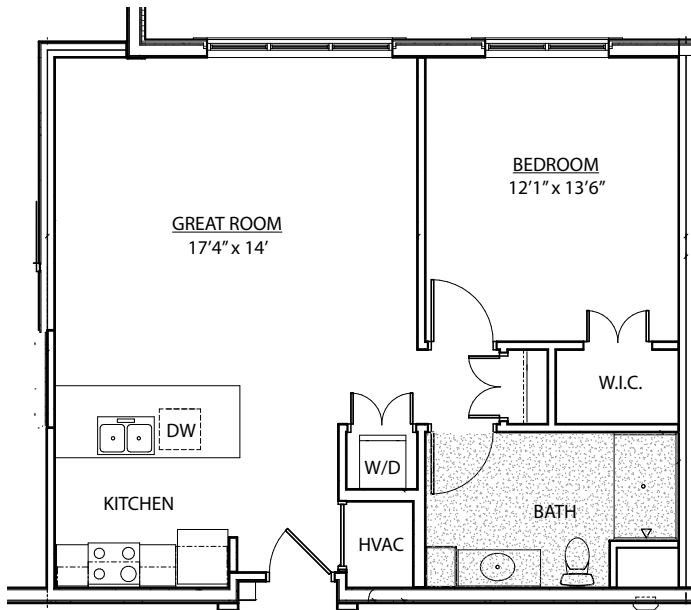

One Bedroom Floor Plans

One bedroom apartments starting at \$2,400/month.

1.1 Traditional A, B & C* - approx. 752 sq. ft.

\$ _____

1.1 Inside Corner 2 - approx. 816 sq. ft.

\$ _____

One Bedroom Floor Plans

1.1 Inside Corner 3 - approx. 831 sq. ft.
\$ _____

1.1 Inside Corner 4 - approx. 832 sq. ft.
\$ _____

One Bedroom Floor Plans

No 3D floor plan exists for 1.1 Unique A. This apartment is represented only once in the building.

1.1 Unique A - approx. 849 sq. ft.
\$ _____

1.1 Deluxe - approx. 972 sq. ft.
\$ _____