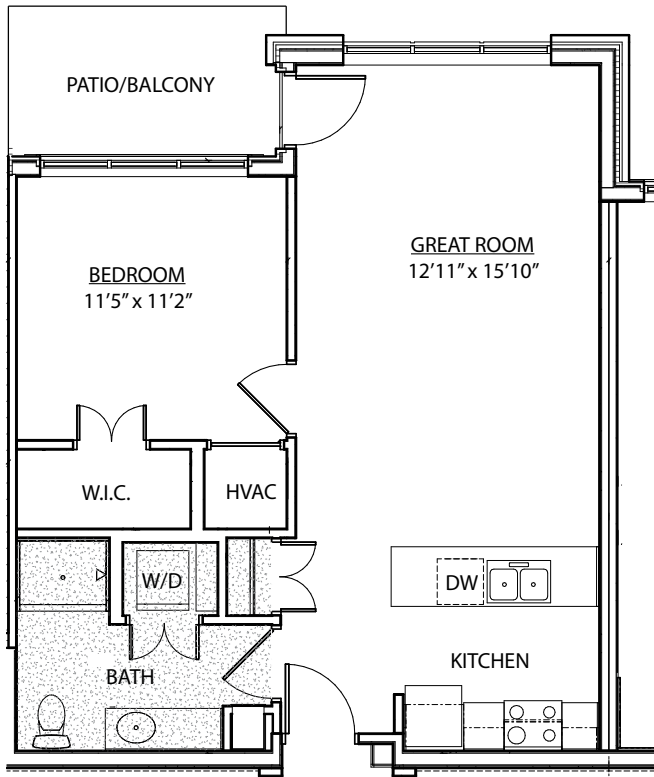

One Bedroom Floor Plans

One bedroom apartments starting at \$2,400/month.

1.1 Traditional A, B & C* - approx. 752 sq. ft.

\$ _____

1.1 Inside Corner 2 - approx. 816 sq. ft.

\$ _____

One Bedroom Floor Plans

1.1 Inside Corner 3 - approx. 831 sq. ft.
\$ _____

1.1 Inside Corner 4 - approx. 832 sq. ft.
\$ _____

One Bedroom Floor Plans

No 3D floor plan exists for 1.1 Unique A. This apartment is represented only once in the building.

1.1 Unique A - approx. 849 sq. ft.
\$ _____

1.1 Deluxe - approx. 972 sq. ft.
\$ _____