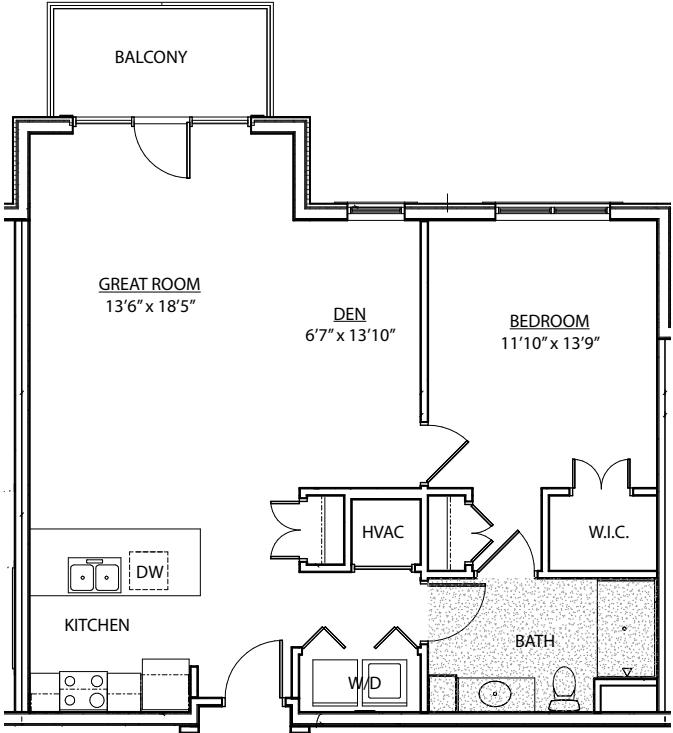

One Bedroom Floor Plans

One bedroom apartments starting at \$2,400/month.

1.1 Traditional A, B & C* - approx. 752 sq. ft.

\$ _____

1.1 Inside Corner 2 - approx. 816 sq. ft.

\$ _____

One Bedroom Floor Plans

1.1 Inside Corner 3 - approx. 831 sq. ft.
\$ _____

1.1 Inside Corner 4 - approx. 832 sq. ft.
\$ _____

One Bedroom Floor Plans

No 3D floor plan exists for 1.1 Unique A. This apartment is represented only once in the building.

1.1 Unique A - approx. 849 sq. ft.
\$ _____

1.1 Deluxe - approx. 972 sq. ft.
\$ _____