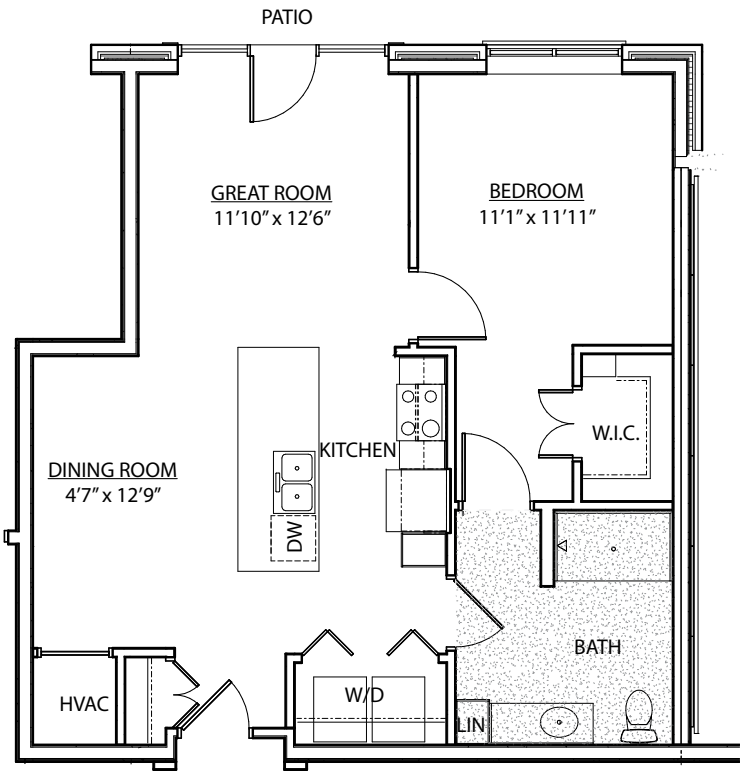

One Bedroom Floor Plans

One bedroom apartments starting at \$2,400/month.

1.1 Traditional A, B & C* - approx. 752 sq. ft.

\$ _____

1.1 Inside Corner 2 - approx. 816 sq. ft.

\$ _____

One Bedroom Floor Plans

1.1 Inside Corner 3 - approx. 831 sq. ft.
\$ _____

1.1 Inside Corner 4 - approx. 832 sq. ft.
\$ _____

One Bedroom Floor Plans

No 3D floor plan exists for 1.1 Unique A. This apartment is represented only once in the building.

1.1 Unique A - approx. 849 sq. ft.
\$ _____

1.1 Deluxe - approx. 972 sq. ft.
\$ _____