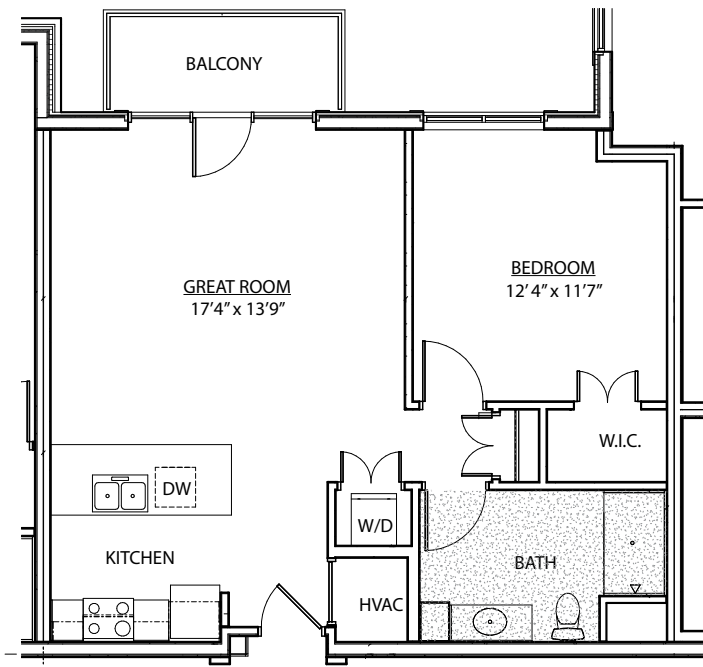

One Bedroom Floor Plans

One bedroom apartments starting at \$2,400/month.

1.1 Traditional A, B & C* - approx. 752 sq. ft.

\$ _____

1.1 Inside Corner 2 - approx. 816 sq. ft.

\$ _____

One Bedroom Floor Plans

1.1 Inside Corner 3 - approx. 831 sq. ft.
\$ _____

1.1 Inside Corner 4 - approx. 832 sq. ft.
\$ _____

One Bedroom Floor Plans

No 3D floor plan exists for 1.1 Unique A. This apartment is represented only once in the building.

1.1 Unique A - approx. 849 sq. ft.
\$ _____

1.1 Deluxe - approx. 972 sq. ft.
\$ _____