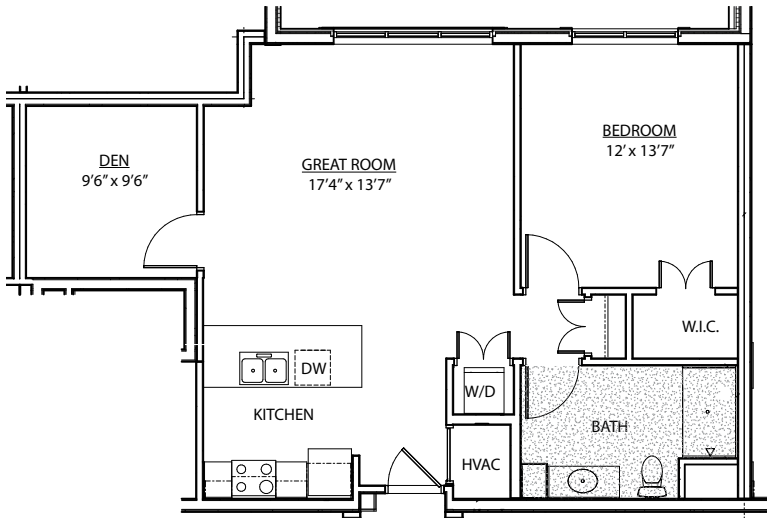

One Bedroom Floor Plans

One bedroom apartments starting at \$2,400/month.

1.1 Traditional A, B & C* - approx. 752 sq. ft.

\$ _____

1.1 Inside Corner 2 - approx. 816 sq. ft.

\$ _____

One Bedroom Floor Plans

1.1 Inside Corner 3 - approx. 831 sq. ft.
\$ _____

1.1 Inside Corner 4 - approx. 832 sq. ft.
\$ _____

One Bedroom Floor Plans

No 3D floor plan exists for 1.1 Unique A. This apartment is represented only once in the building.

1.1 Unique A - approx. 849 sq. ft.
\$ _____

1.1 Deluxe - approx. 972 sq. ft.
\$ _____