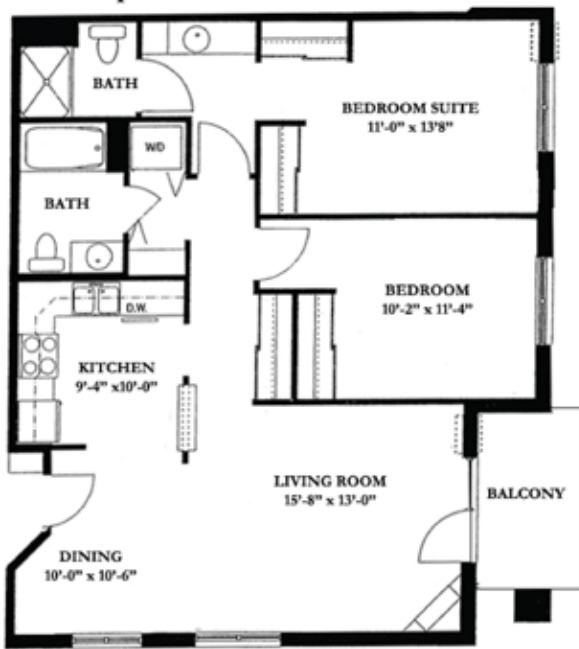

Two Bedroom Floor Plans

Crawford & Wadham

(Crawford includes fireplace & washer/dryer connection)
1,030 sq. ft.

\$ _____

Taliesin
934 sq. ft.

\$ _____

VanHise
894 sq. ft.

\$ _____

Turner
856 sq. ft.

\$ _____