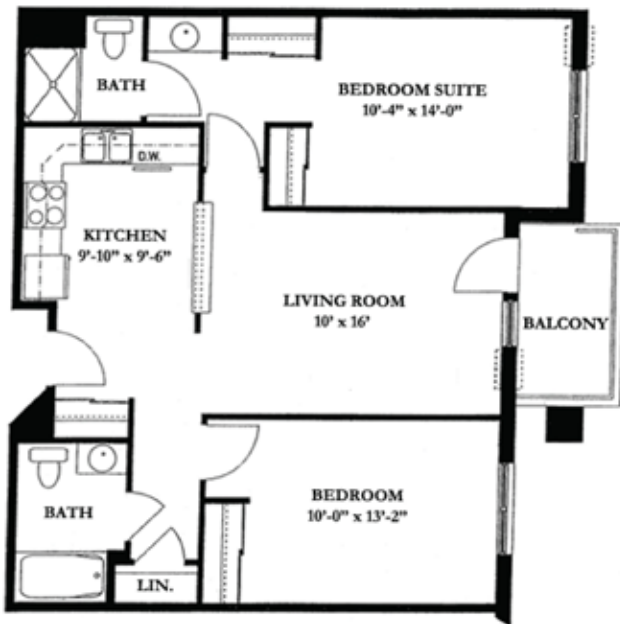

Two Bedroom Floor Plans

Crawford & Wadham

(Crawford includes fireplace & washer/dryer connection)
1,030 sq. ft.

\$ _____

Taliesin
934 sq. ft.

\$ _____

VanHise
894 sq. ft.

\$ _____

Turner
856 sq. ft.

\$ _____