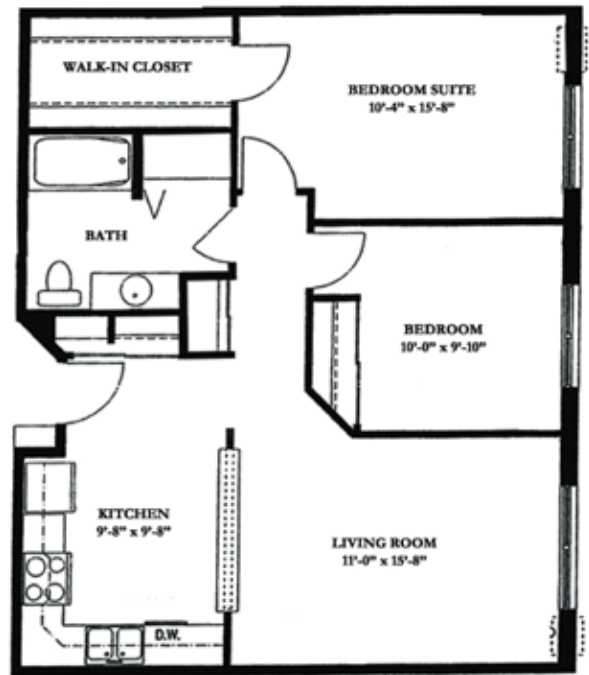

Two Bedroom Floor Plans

Crawford & Wadham

(Crawford includes fireplace & washer/dryer connection)
1,030 sq. ft.

\$ _____

Taliesin
934 sq. ft.

\$ _____

VanHise
894 sq. ft.

\$ _____

Turner
856 sq. ft.

\$ _____