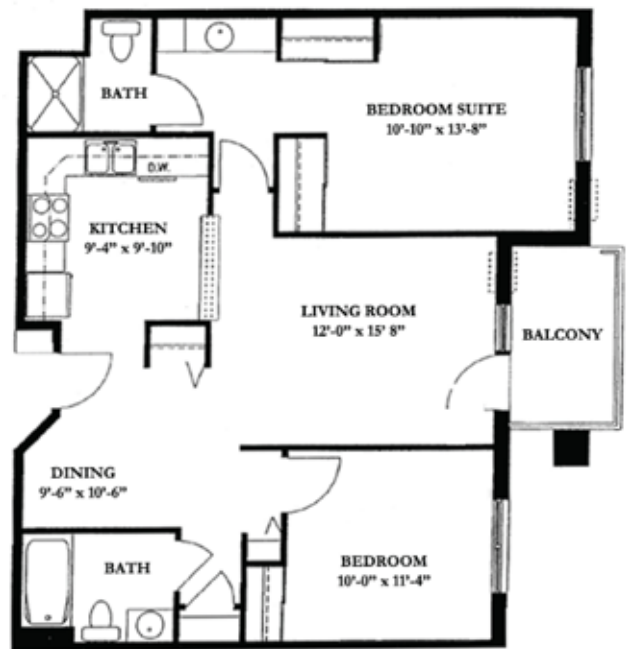

Two Bedroom Floor Plans

Crawford & Wadham

(Crawford includes fireplace & washer/dryer connection)
1,030 sq. ft.

\$ _____

Taliesin
934 sq. ft.

\$ _____

VanHise
894 sq. ft.

\$ _____

Turner
856 sq. ft.

\$ _____