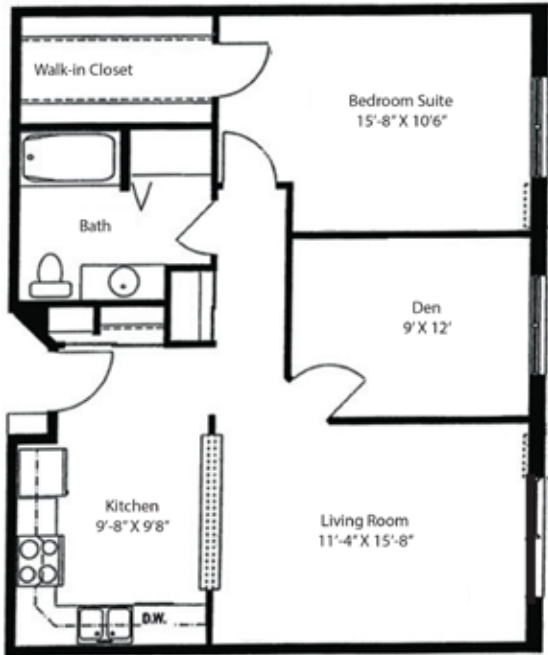

one bedroom
One Bedroom Floor Plans

Hamlin & Astor
 (Hamlin includes a patio or balcony)
 842 sq. ft.

\$ _____

Pendarvis
 856 sq. ft.

\$ _____

Meir
 603 sq. ft.

\$ _____