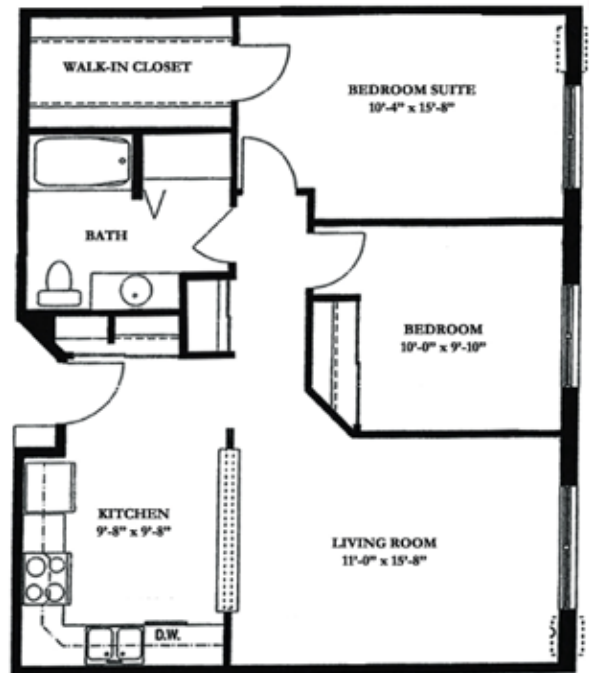

one bedroom
One Bedroom Floor Plans

Hamlin & Astor
 (Hamlin includes a patio or balcony)
 842 sq. ft.

\$ _____

Pendarvis
 856 sq. ft.

\$ _____

Meir
 603 sq. ft.

\$ _____

Two Bedroom Floor Plans

Crawford & Wadham

(Crawford includes fireplace & washer/dryer connection)
1,030 sq. ft.

\$ _____

Taliesin
934 sq. ft.

\$ _____

VanHise
894 sq. ft.

\$ _____

Turner
856 sq. ft.