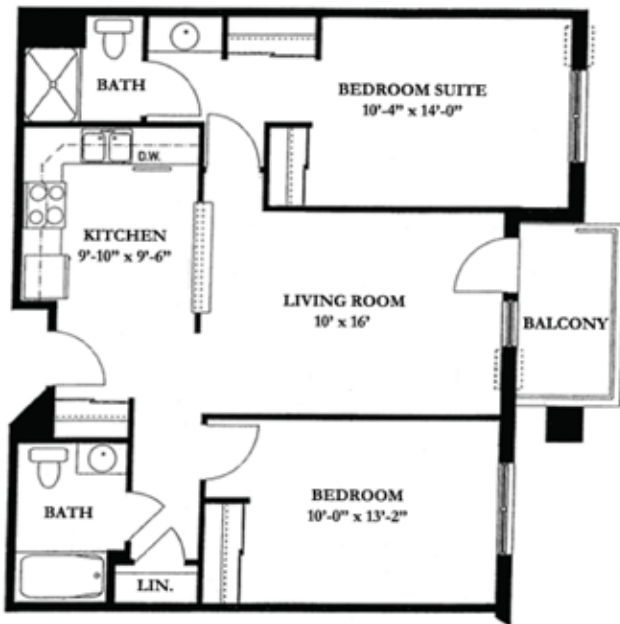

one bedroom
One Bedroom Floor Plans

Hamlin & Astor
 (Hamlin includes a patio or balcony)
 842 sq. ft.

\$ _____

Pendarvis
 856 sq. ft.

\$ _____

Meir
 603 sq. ft.

\$ _____

Two Bedroom Floor Plans

Crawford & Wadham

(Crawford includes fireplace & washer/dryer connection)
1,030 sq. ft.

\$ _____

Taliesin
934 sq. ft.

\$ _____

VanHise
894 sq. ft.

\$ _____

Turner
856 sq. ft.