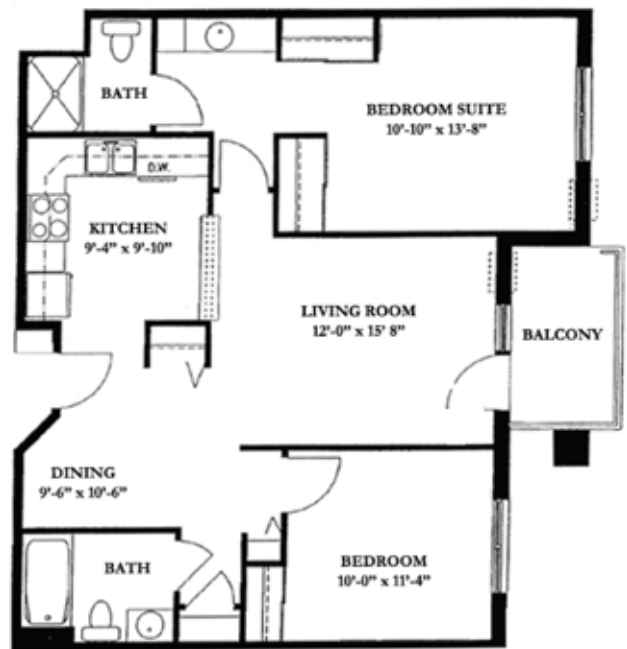

one bedroom
One Bedroom Floor Plans

Hamlin & Astor
 (Hamlin includes a patio or balcony)
 842 sq. ft.

\$ _____

Pendarvis
 856 sq. ft.

\$ _____

Meir
 603 sq. ft.

\$ _____

Two Bedroom Floor Plans

Crawford & Wadham

(Crawford includes fireplace & washer/dryer connection)
1,030 sq. ft.

\$ _____

Taliesin
934 sq. ft.

\$ _____

VanHise
894 sq. ft.

\$ _____

Turner
856 sq. ft.