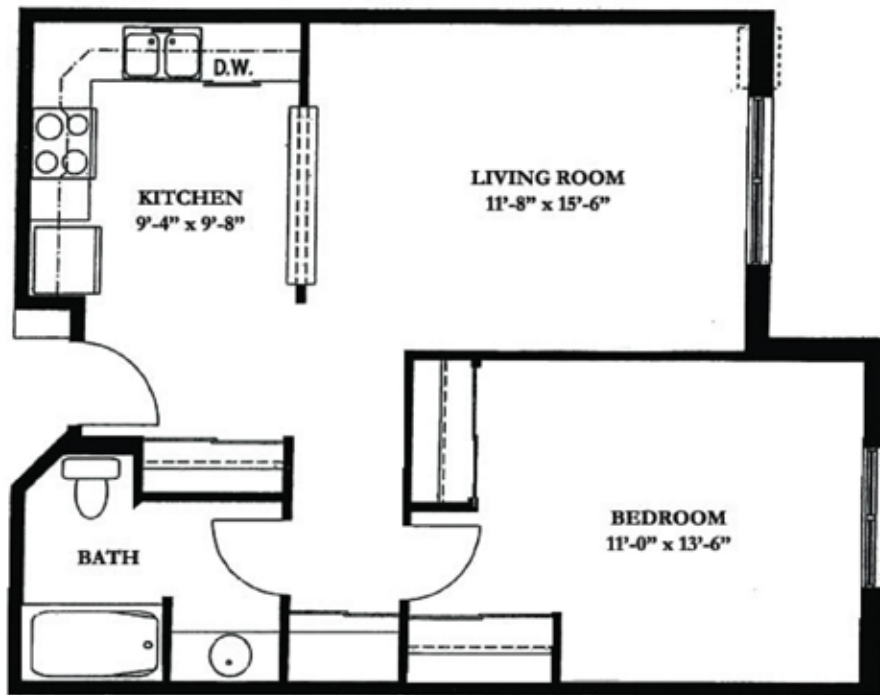

one bedroom
One Bedroom Floor Plans

Hamlin & Astor
 (Hamlin includes a patio or balcony)
 842 sq. ft.

\$ _____

Pendarvis
 856 sq. ft.

\$ _____

Meir
 603 sq. ft.

\$ _____

Two Bedroom Floor Plans

Crawford & Wadham

(Crawford includes fireplace & washer/dryer connection)
1,030 sq. ft.

\$ _____

Taliesin
934 sq. ft.

\$ _____

VanHise
894 sq. ft.

\$ _____

Turner
856 sq. ft.