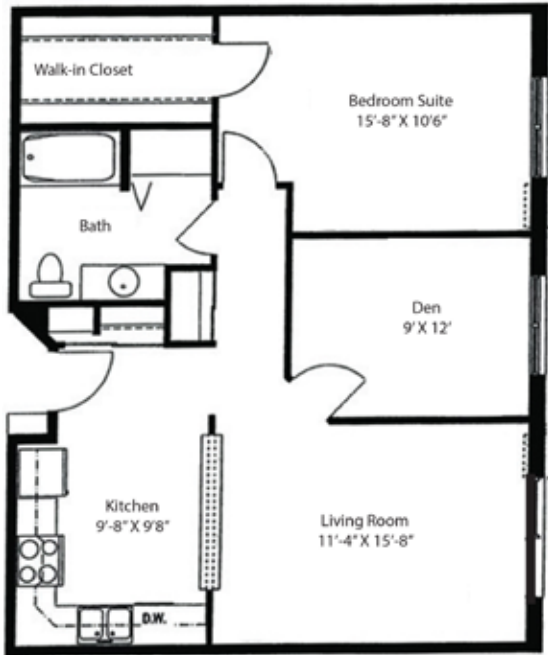

one bedroom
One Bedroom Floor Plans

Hamlin & Astor
 (Hamlin includes a patio or balcony)
 842 sq. ft.

\$ _____

Pendarvis
 856 sq. ft.

\$ _____

Meir
 603 sq. ft.

\$ _____

Two Bedroom Floor Plans

Crawford & Wadham

(Crawford includes fireplace & washer/dryer connection)
1,030 sq. ft.

\$ _____

Taliesin
934 sq. ft.

\$ _____

VanHise
894 sq. ft.

\$ _____

Turner
856 sq. ft.