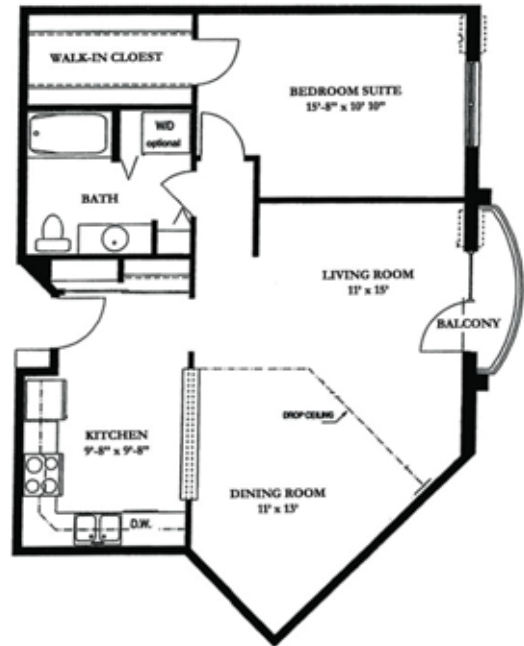

one bedroom
One Bedroom Floor Plans

Hamlin & Astor
 (Hamlin includes a patio or balcony)
 842 sq. ft.

\$ _____

Pendarvis
 856 sq. ft.

\$ _____

Meir
 603 sq. ft.

\$ _____

Two Bedroom Floor Plans

Crawford & Wadham

(Crawford includes fireplace & washer/dryer connection)
1,030 sq. ft.

\$ _____

Taliesin
934 sq. ft.

\$ _____

VanHise
894 sq. ft.

\$ _____

Turner
856 sq. ft.