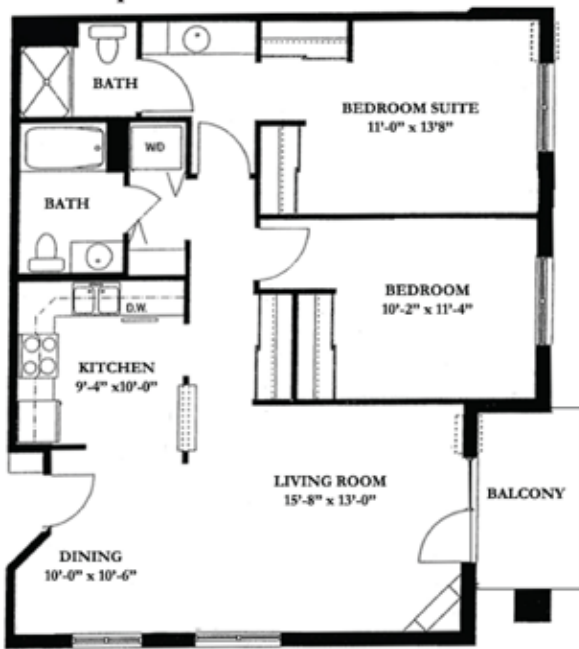

one bedroom
One Bedroom Floor Plans

Hamlin & Astor
 (Hamlin includes a patio or balcony)
 842 sq. ft.

\$ _____

Pendarvis
 856 sq. ft.

\$ _____

Meir
 603 sq. ft.

\$ _____

Two Bedroom Floor Plans

Crawford & Wadham

(Crawford includes fireplace & washer/dryer connection)
1,030 sq. ft.

\$ _____

Taliesin
934 sq. ft.

\$ _____

VanHise
894 sq. ft.

\$ _____

Turner
856 sq. ft.