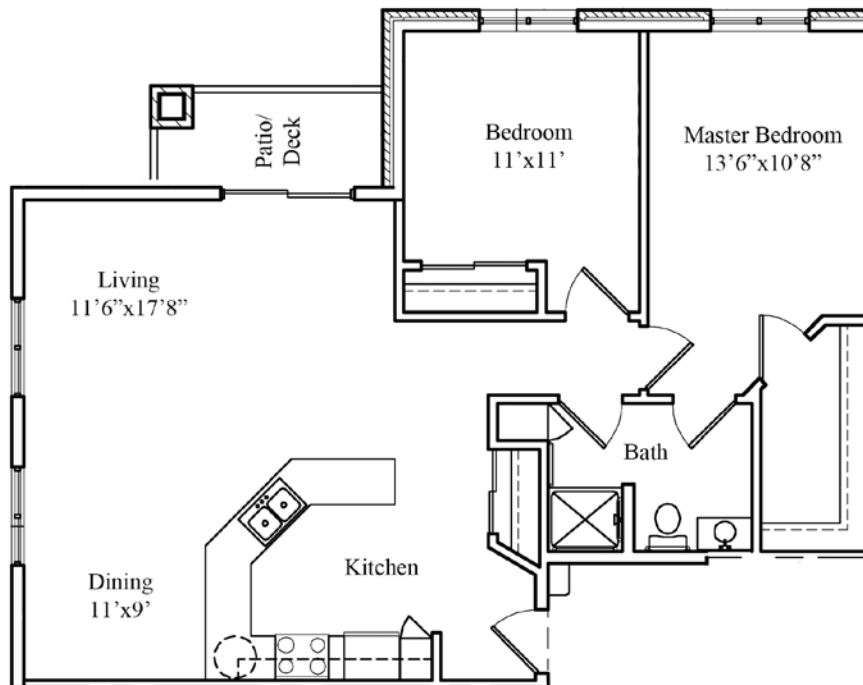

two bedroom
Two Bedroom Floor Plans

Classic - approx. 862 sq. ft.

\$ _____

Traditional - approx. 929 sq. ft.

\$ _____

two bedroom
Two Bedroom Floor Plans

Luxury - approx. 1,060 sq. ft.

\$ _____

Deluxe - approx. 1,091 sq. ft.