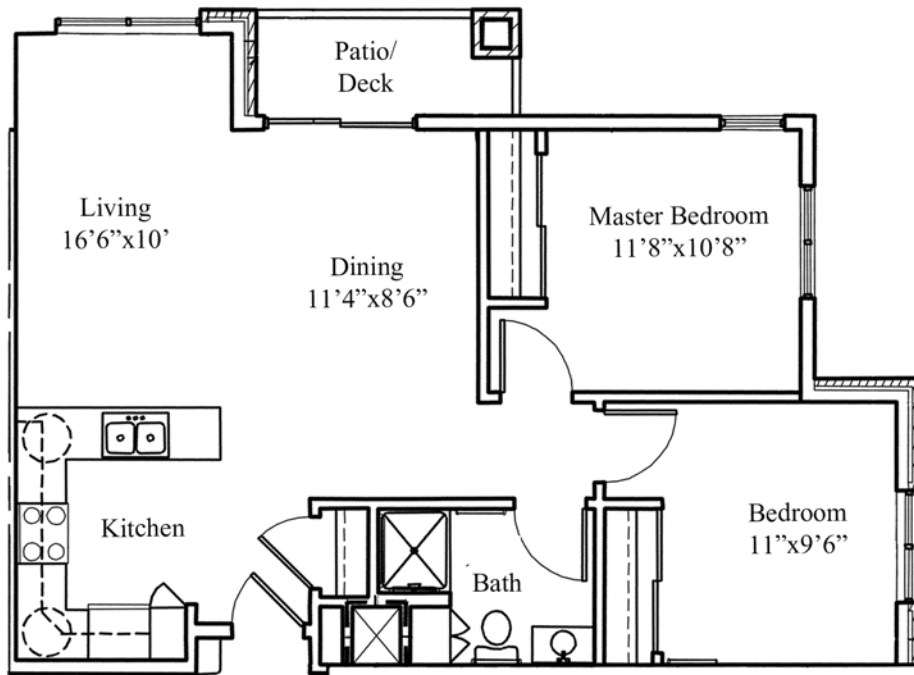

two bedroom
Two Bedroom Floor Plans

Classic - approx. 862 sq. ft.

\$ _____

Traditional - approx. 929 sq. ft.

\$ _____

two bedroom
Two Bedroom Floor Plans

Luxury - approx. 1,060 sq. ft.

\$ _____

Deluxe - approx. 1,091 sq. ft.