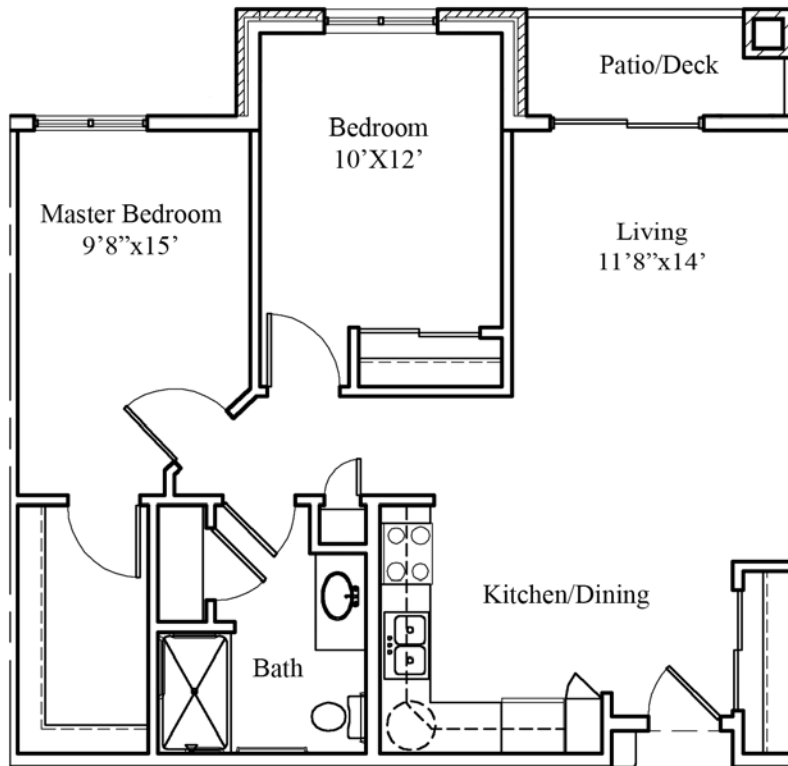

two bedroom
Two Bedroom Floor Plans

Classic - approx. 862 sq. ft.

\$ _____

Traditional - approx. 929 sq. ft.

\$ _____

two bedroom
Two Bedroom Floor Plans

Luxury - approx. 1,060 sq. ft.

\$ _____

Deluxe - approx. 1,091 sq. ft.