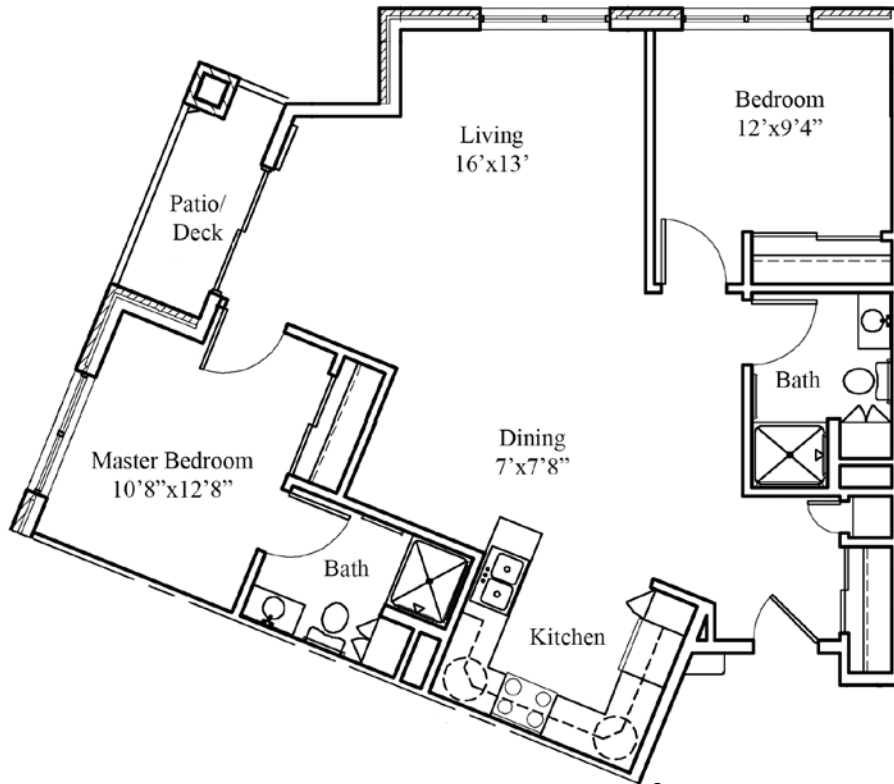

two bedroom
Two Bedroom Floor Plans

Classic - approx. 862 sq. ft.

\$ _____

Traditional - approx. 929 sq. ft.

\$ _____

two bedroom
Two Bedroom Floor Plans

Luxury - approx. 1,060 sq. ft.

\$ _____

Deluxe - approx. 1,091 sq. ft.