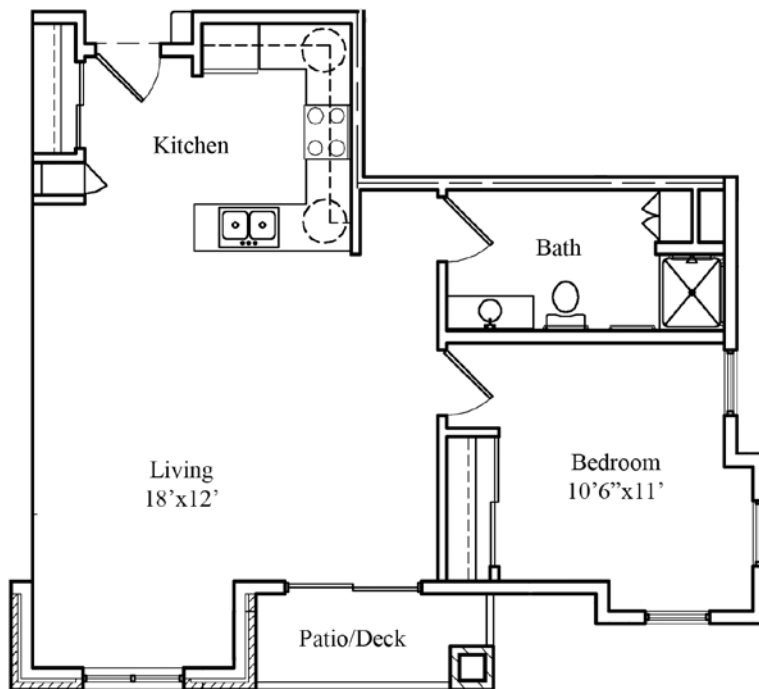

one bedroom
One Bedroom Floor Plans

Classic - approx. 610 sq. ft.

\$ _____

Classic with Den - approx. 669 sq. ft.

\$ _____

one bedroom
One Bedroom Floor Plans

Deluxe - approx. 843 sq. ft.

\$ _____

Grand - approx. 851 sq. ft.

\$ _____