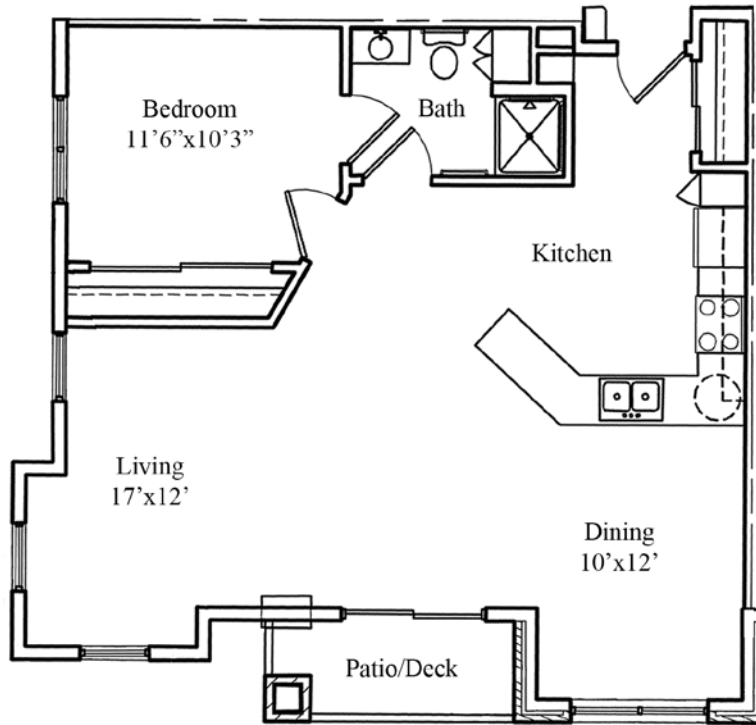

one bedroom
One Bedroom Floor Plans

Classic - approx. 610 sq. ft.

\$ _____

Classic with Den - approx. 669 sq. ft.

\$ _____

one bedroom
One Bedroom Floor Plans

Deluxe - approx. 843 sq. ft.

\$ _____

Grand - approx. 851 sq. ft.

\$ _____