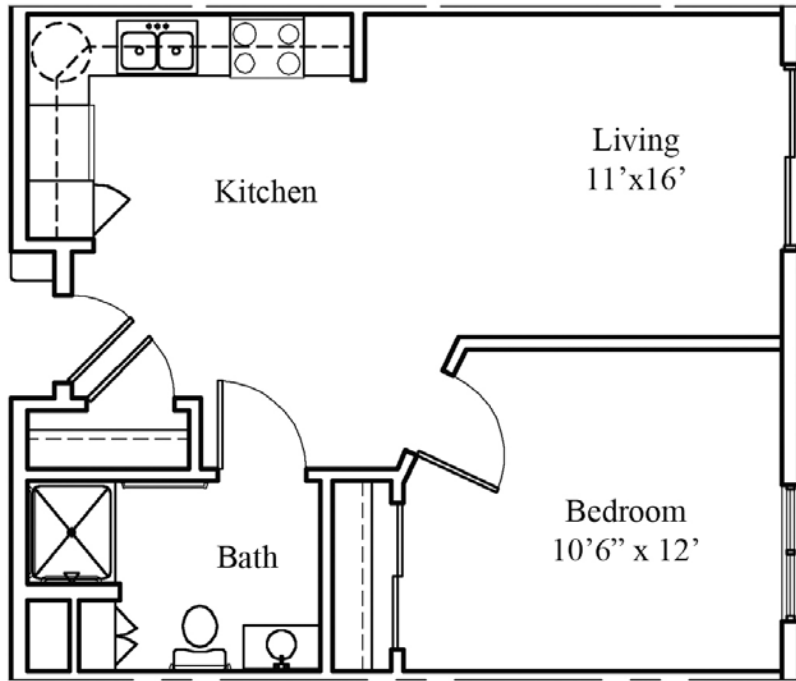

one bedroom
One Bedroom Floor Plans

Classic - approx. 610 sq. ft.

\$ _____

Classic with Den - approx. 669 sq. ft.

\$ _____

one bedroom
One Bedroom Floor Plans

Deluxe - approx. 843 sq. ft.

\$ _____

Grand - approx. 851 sq. ft.

\$ _____