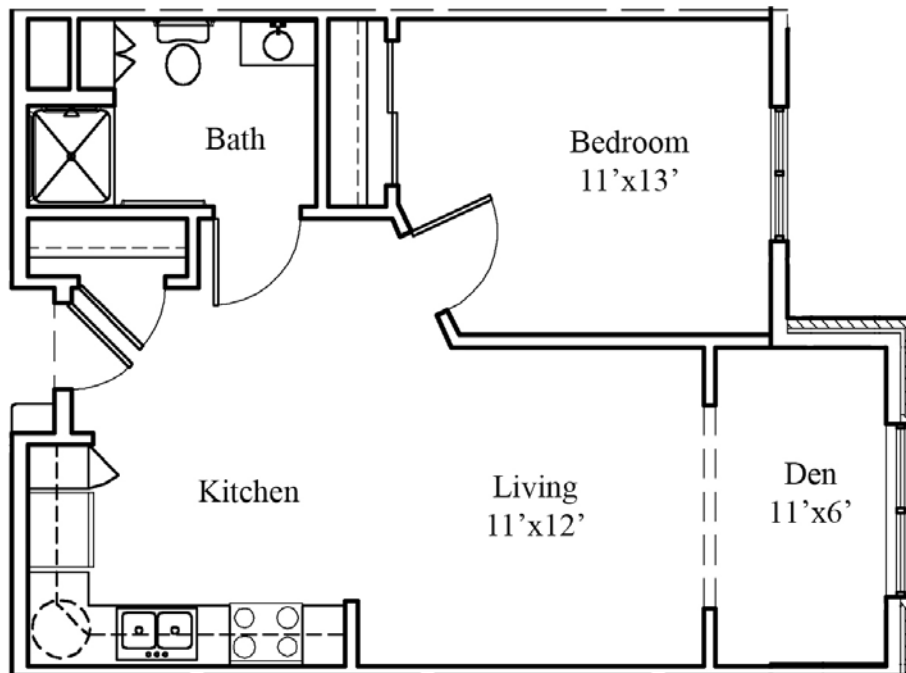

one bedroom
One Bedroom Floor Plans

Classic - approx. 610 sq. ft.

\$ _____

Classic with Den - approx. 669 sq. ft.

\$ _____

one bedroom
One Bedroom Floor Plans

Deluxe - approx. 843 sq. ft.

\$ _____

Grand - approx. 851 sq. ft.

\$ _____