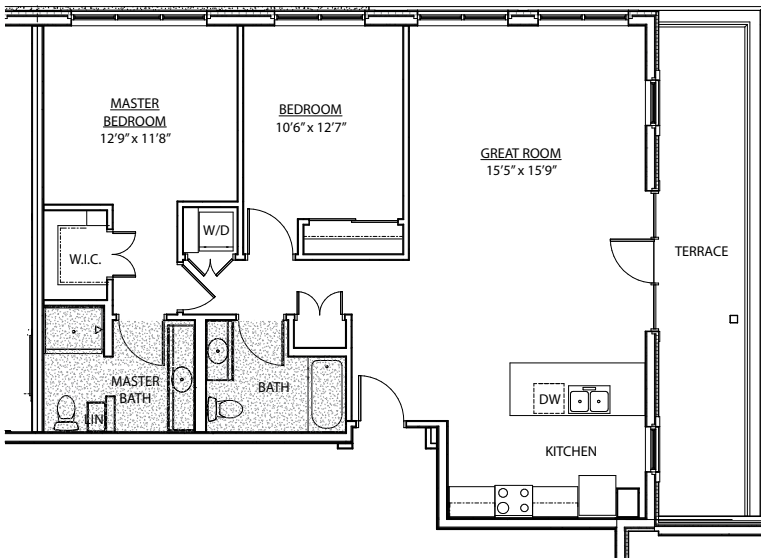

Penthouse Floor Plans

1.1 Unique - approx. 851 sq. ft.

\$ _____

1.2 One Plus Den - approx. 935 sq. ft.

\$ _____

Penthouse Floor Plans

2.2 Unique - approx. 1,085 sq. ft.
\$ _____

2.2 Special - approx. 1,115 sq. ft.
\$ _____

Penthouse Floor Plans

2.2 Corner 4 - approx. 1,146 sq. ft.
\$ _____

2.2 Prime East - approx. 1,202 sq. ft.
\$ _____