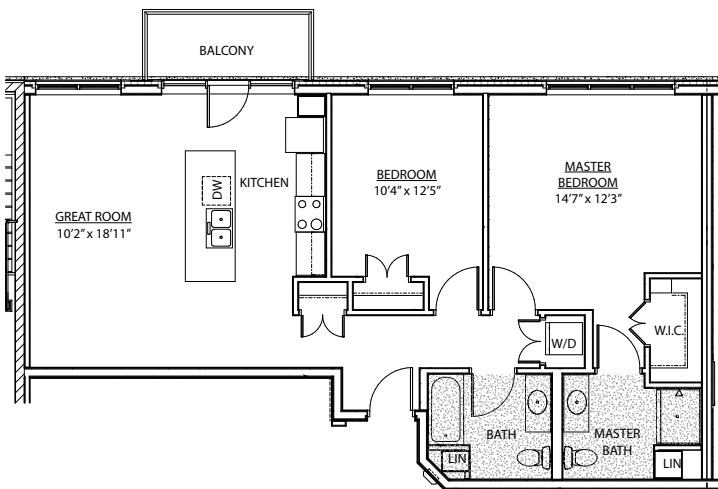

Penthouse Floor Plans

1.1 Unique - approx. 851 sq. ft.

\$ _____

1.2 One Plus Den - approx. 935 sq. ft.

\$ _____

Penthouse Floor Plans

2.2 Unique - approx. 1,085 sq. ft.
\$ _____

2.2 Special - approx. 1,115 sq. ft.
\$ _____

Penthouse Floor Plans

2.2 Corner 4 - approx. 1,146 sq. ft.
\$ _____

2.2 Prime East - approx. 1,202 sq. ft.
\$ _____