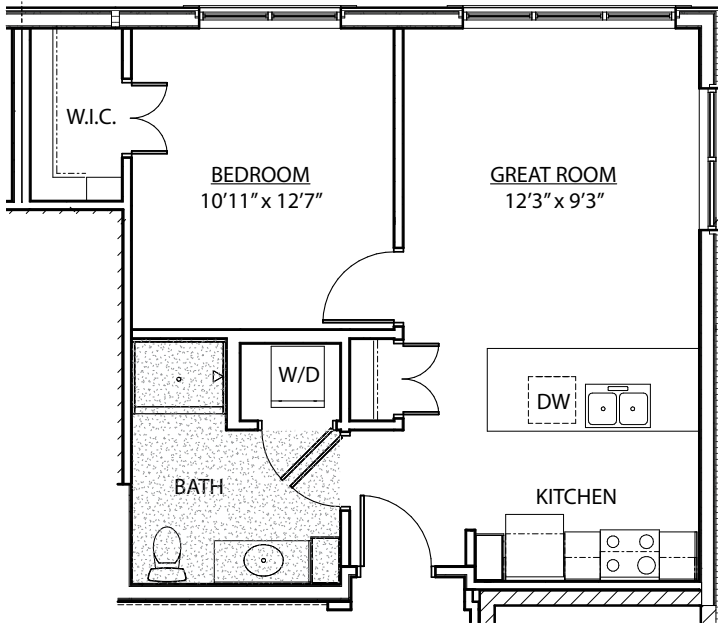

Penthouse Floor Plans

1.1 Unique - approx. 851 sq. ft.

\$ _____

1.2 One Plus Den - approx. 935 sq. ft.

\$ _____

Penthouse Floor Plans

2.2 Unique - approx. 1,085 sq. ft.
\$ _____

2.2 Special - approx. 1,115 sq. ft.
\$ _____

Penthouse Floor Plans

2.2 Corner 4 - approx. 1,146 sq. ft.
\$ _____

2.2 Prime East - approx. 1,202 sq. ft.
\$ _____