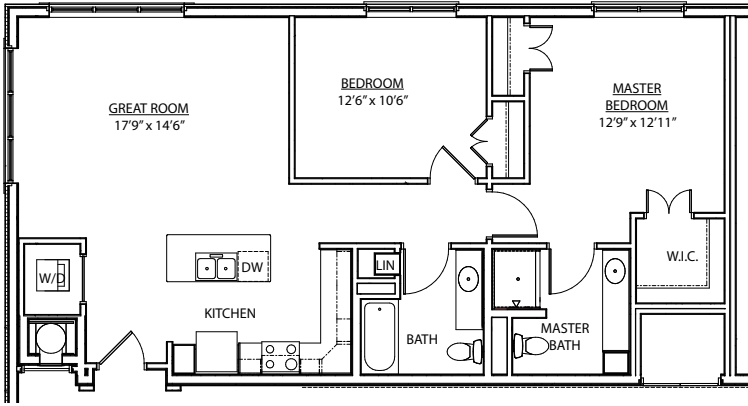

Penthouse Floor Plans

1.1 Unique - approx. 851 sq. ft.

\$ _____

1.2 One Plus Den - approx. 935 sq. ft.

\$ _____

Penthouse Floor Plans

2.2 Unique - approx. 1,085 sq. ft.
\$ _____

2.2 Special - approx. 1,115 sq. ft.
\$ _____

Penthouse Floor Plans

2.2 Corner 4 - approx. 1,146 sq. ft.
\$ _____

2.2 Prime East - approx. 1,202 sq. ft.
\$ _____