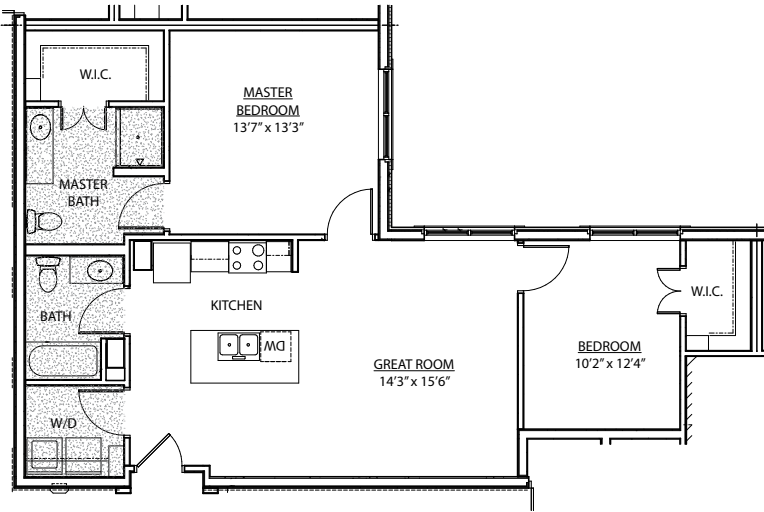

Penthouse Floor Plans

1.1 Unique - approx. 851 sq. ft.

\$ _____

1.2 One Plus Den - approx. 935 sq. ft.

\$ _____

Penthouse Floor Plans

2.2 Unique - approx. 1,085 sq. ft.
\$ _____

2.2 Special - approx. 1,115 sq. ft.
\$ _____

Penthouse Floor Plans

2.2 Corner 4 - approx. 1,146 sq. ft.
\$ _____

2.2 Prime East - approx. 1,202 sq. ft.
\$ _____