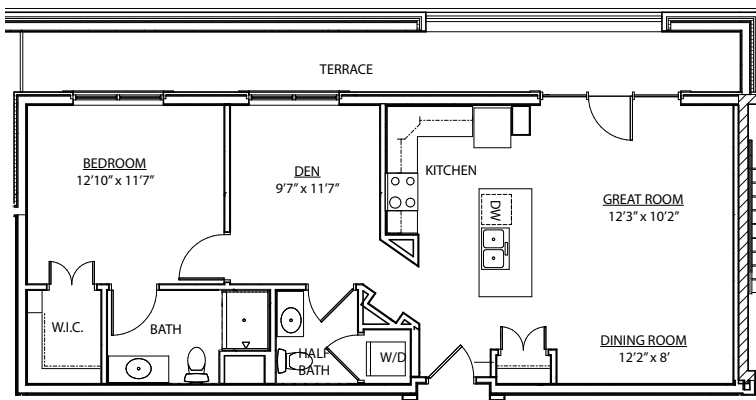

Penthouse Floor Plans

1.1 Unique - approx. 851 sq. ft.

\$ _____

1.2 One Plus Den - approx. 935 sq. ft.

\$ _____

Penthouse Floor Plans

2.2 Unique - approx. 1,085 sq. ft.
\$ _____

2.2 Special - approx. 1,115 sq. ft.
\$ _____

Penthouse Floor Plans

2.2 Corner 4 - approx. 1,146 sq. ft.
\$ _____

2.2 Prime East - approx. 1,202 sq. ft.
\$ _____