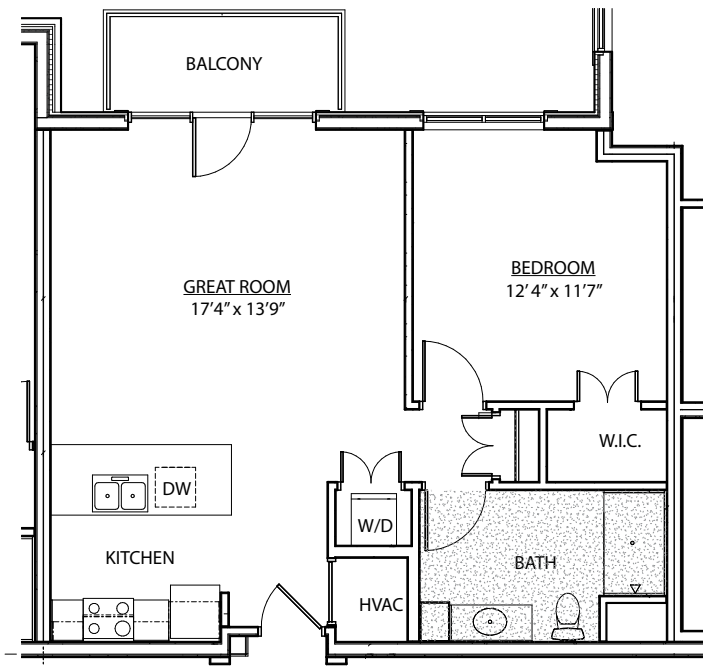

One Bedroom Floor Plans

1.1 Traditional A, B & C* - approx. 752 sq. ft.

\$ _____

1.1 Inside Corner 2 - approx. 816 sq. ft.

\$ _____

One Bedroom Floor Plans

1.1 Inside Corner 3 - approx. 831 sq. ft.
\$ _____

1.1 Inside Corner 4 - approx. 832 sq. ft.
\$ _____

One Bedroom Floor Plans

No 3D floor plan exists for 1.1 Unique A. This apartment is represented only once in the building.

1.1 Unique A - approx. 849 sq. ft.
\$ _____

1.1 Deluxe - approx. 972 sq. ft.
\$ _____