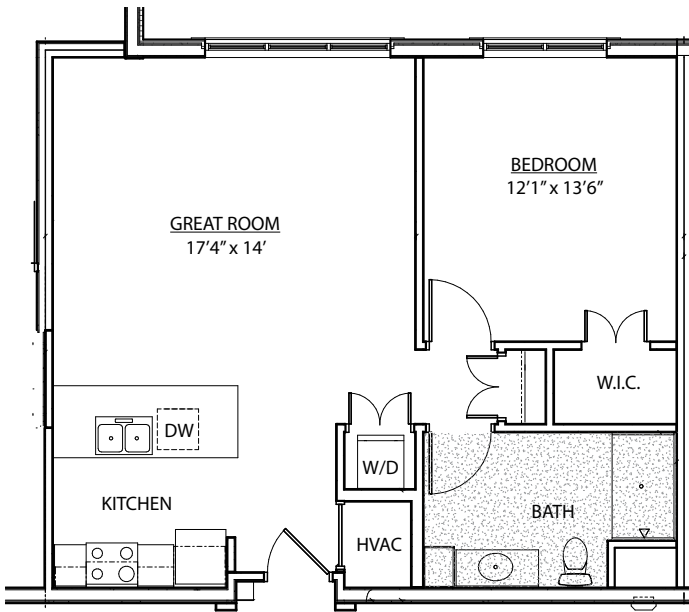

One Bedroom Floor Plans

1.1 Traditional A, B & C* - approx. 752 sq. ft.

\$ _____

1.1 Inside Corner 2 - approx. 816 sq. ft.

\$ _____

One Bedroom Floor Plans

1.1 Inside Corner 3 - approx. 831 sq. ft.
\$ _____

1.1 Inside Corner 4 - approx. 832 sq. ft.
\$ _____

One Bedroom Floor Plans

No 3D floor plan exists for 1.1 Unique A. This apartment is represented only once in the building.

1.1 Unique A - approx. 849 sq. ft.
\$ _____

1.1 Deluxe - approx. 972 sq. ft.
\$ _____