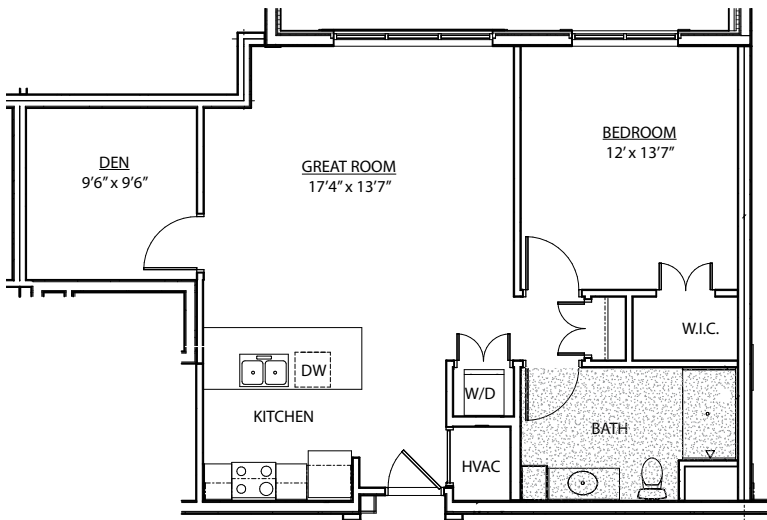

One Bedroom Floor Plans

1.1 Traditional A, B & C* - approx. 752 sq. ft.

\$ _____

1.1 Inside Corner 2 - approx. 816 sq. ft.

\$ _____

One Bedroom Floor Plans

1.1 Inside Corner 3 - approx. 831 sq. ft.
\$ _____

1.1 Inside Corner 4 - approx. 832 sq. ft.
\$ _____

One Bedroom Floor Plans

No 3D floor plan exists for 1.1 Unique A. This apartment is represented only once in the building.

1.1 Unique A - approx. 849 sq. ft.
\$ _____

1.1 Deluxe - approx. 972 sq. ft.
\$ _____