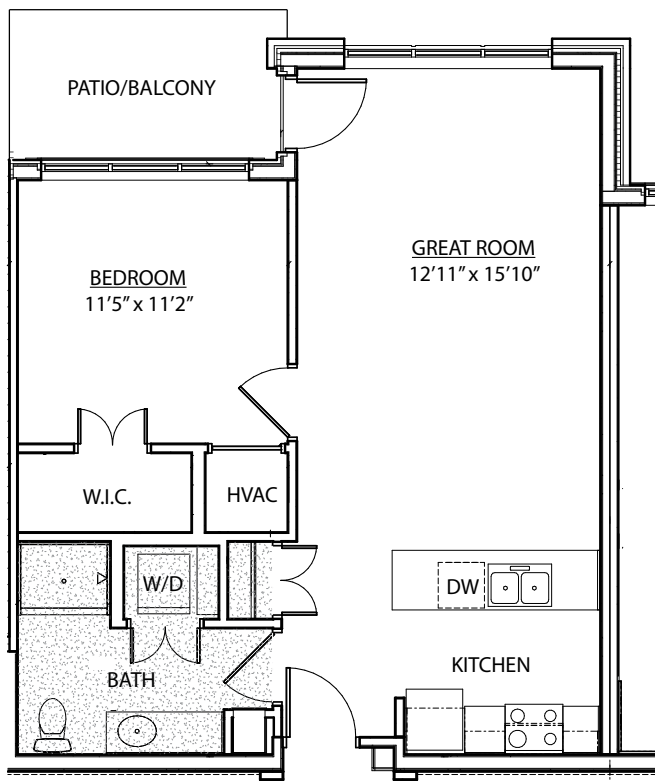

One Bedroom Floor Plans

1.1 Traditional A, B & C* - approx. 752 sq. ft.

\$ _____

1.1 Inside Corner 2 - approx. 816 sq. ft.

\$ _____

One Bedroom Floor Plans

1.1 Inside Corner 3 - approx. 831 sq. ft.
\$ _____

1.1 Inside Corner 4 - approx. 832 sq. ft.
\$ _____

One Bedroom Floor Plans

No 3D floor plan exists for 1.1 Unique A. This apartment is represented only once in the building.

1.1 Unique A - approx. 849 sq. ft.
\$ _____

1.1 Deluxe - approx. 972 sq. ft.
\$ _____