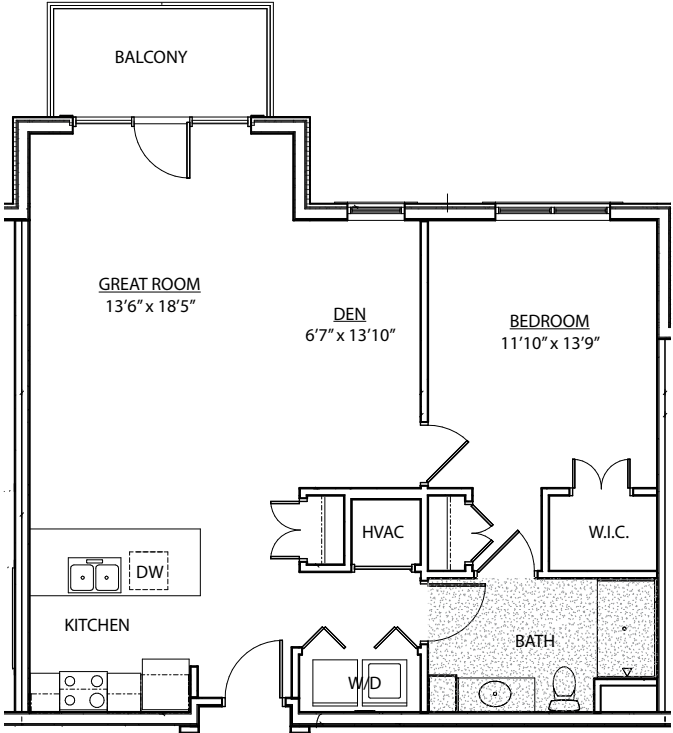

One Bedroom Floor Plans

1.1 Traditional A, B & C* - approx. 752 sq. ft.

\$ _____

1.1 Inside Corner 2 - approx. 816 sq. ft.

\$ _____

One Bedroom Floor Plans

1.1 Inside Corner 3 - approx. 831 sq. ft.
\$ _____

1.1 Inside Corner 4 - approx. 832 sq. ft.
\$ _____

One Bedroom Floor Plans

No 3D floor plan exists for 1.1 Unique A. This apartment is represented only once in the building.

1.1 Unique A - approx. 849 sq. ft.
\$ _____

1.1 Deluxe - approx. 972 sq. ft.
\$ _____