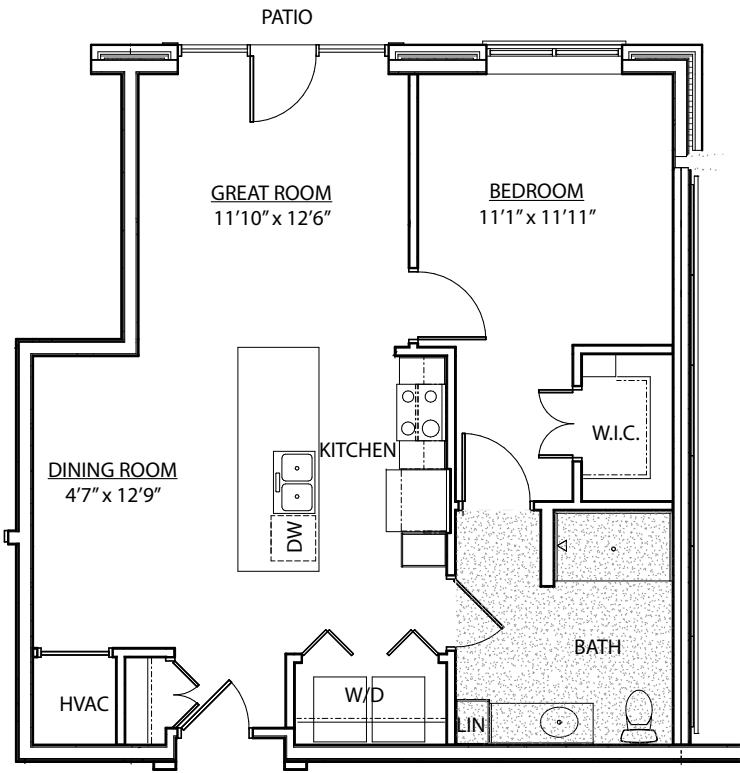

One Bedroom Floor Plans

1.1 Traditional A, B & C* - approx. 752 sq. ft.

\$ _____

1.1 Inside Corner 2 - approx. 816 sq. ft.

\$ _____

One Bedroom Floor Plans

1.1 Inside Corner 3 - approx. 831 sq. ft.
\$ _____

1.1 Inside Corner 4 - approx. 832 sq. ft.
\$ _____

One Bedroom Floor Plans

No 3D floor plan exists for 1.1 Unique A. This apartment is represented only once in the building.

1.1 Unique A - approx. 849 sq. ft.
\$ _____

1.1 Deluxe - approx. 972 sq. ft.
\$ _____